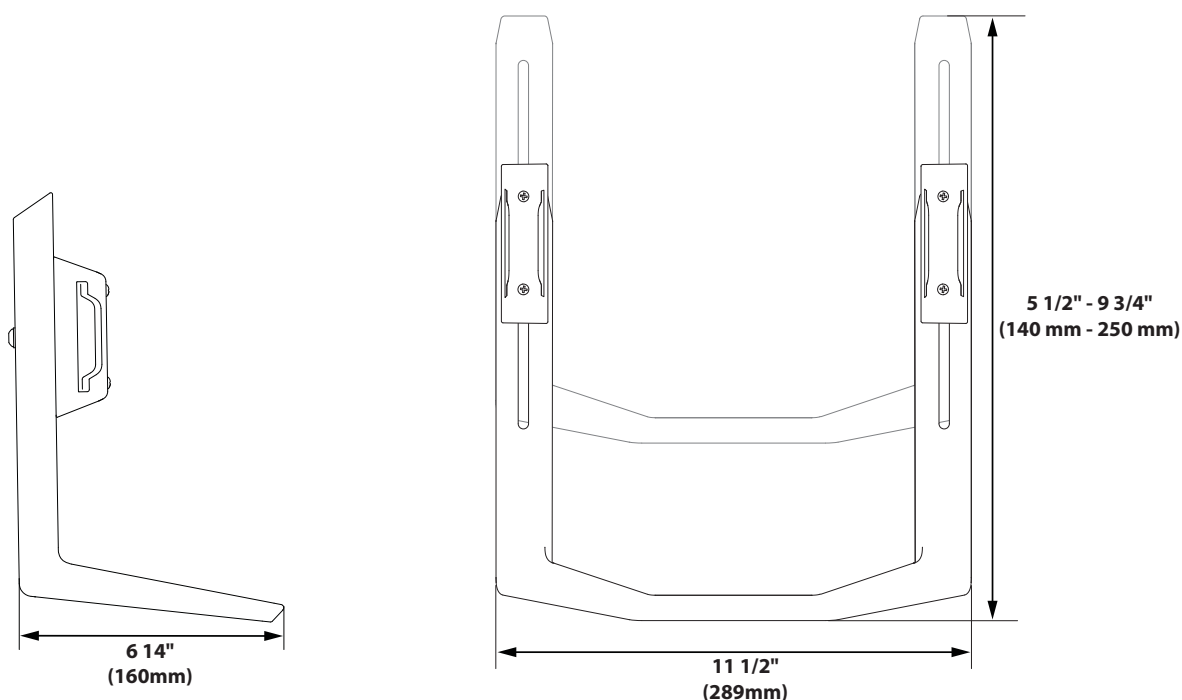

Handle for LX Dual Direct

© 2016 Ergotron, Inc. rev. 08/10/2016 DIM-LXDualBowHandle Content is subject to change without notification

Americas Sales and Corporate Headquarters

St. Paul, MN USA
(800) 888-8458
+1-651-681-7600
www.ergotron.com
sales@ergotron.com