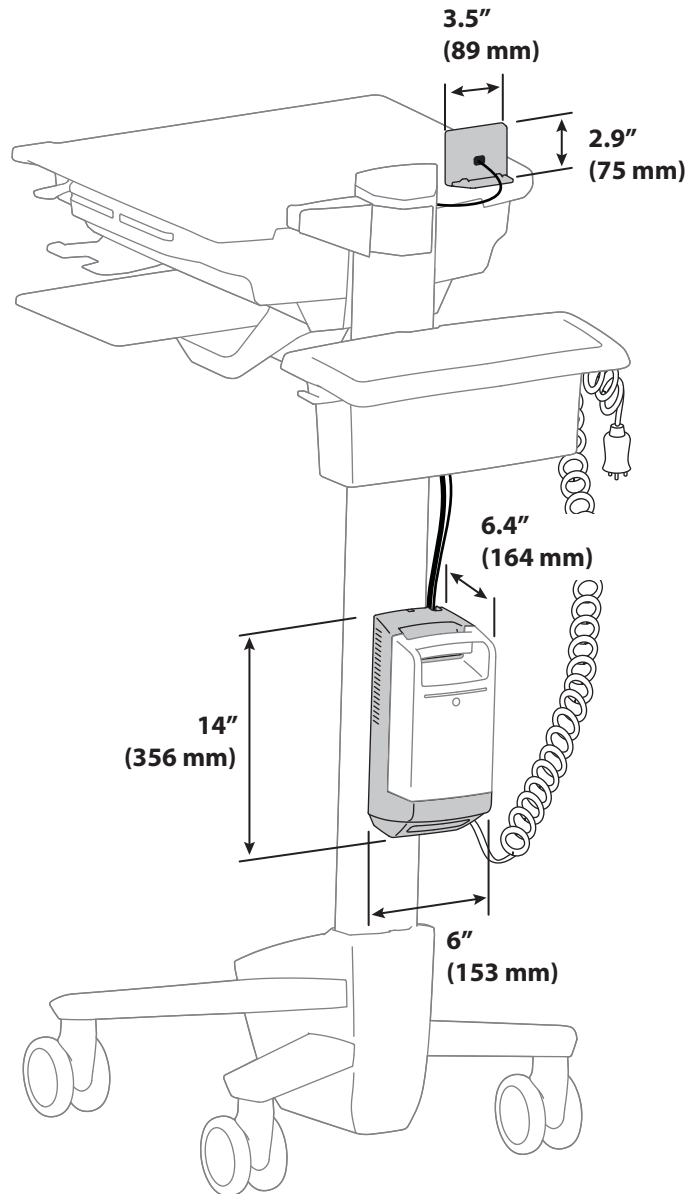

LiFeKinnex™

Power Module

AC input: 100-230V~ 50-60-Hz.
 Max amps: 12A.
 Battery Sold Separately.

© 2018 Ergotron, Inc. rev. 12/13/2018 DIM-LKPM **Content is subject to change without notification**

Americas Sales and Corporate Headquarters