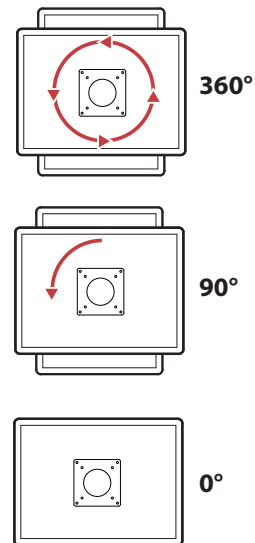

Single Monitor Riser Kit For WorkFit Elevate™

DIMENSIONS

Height options for 5" (127 mm) monitor lift.

RANGE OF MOTION

Rotate – Portrait/Landscape Options:

Front View

WEIGHT CAPACITY

LD (98-448): 6-16 lbs (2.72-7.26 kg)

HD (98-449): 16-28 lbs (7.26-12.72 kg)