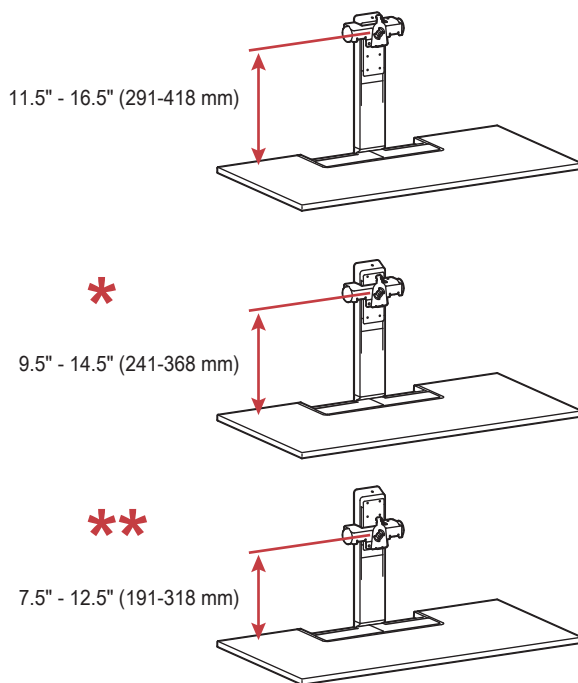

Single Monitor Riser Kit For WorkFit Elevate™

DIMENSIONS

Height options for 5" (127 mm) monitor lift.

RANGE OF MOTION

Rotate – Portrait/Landscape Options:

Front View

WEIGHT CAPACITY

LD (98-448): 6-16 lbs (2.72-7.26 kg)

HD (98-449): 16-28 lbs (7.26-12.72 kg)