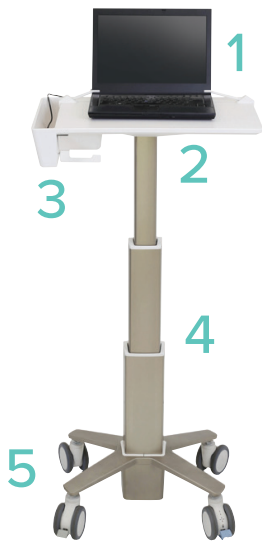

The slim depth and small footprint makes this a versatile point-of-care solution for a patient's bedside, in a hallway or any other area. When not in use, it fits tightly against a wall to free up valuable space. Multiple cart variations provide unique options and features to accommodate your EMR technology with the same level of mobility and flexibility that supports the best patient care.

CareFit Slim LCD Carts

OFFER A PULL-OUT KEYBOARD AND LARGE WORKSURFACE TO SUPPORT LARGE ALL-IN-ONE COMPUTERS AND MONITORS, WITH NO-DRAWER AND ONE-DRAWER MODELS AVAILABLE.

- 1 Optimized for lean IT configurations USFF+LCD or AIO 21–27" weighing up to 18 lbs (8,2 kg)
- 2 Telescopic lift provides an additional 5" (13 cm) of monitor height adjustment
- 3 Spacious worksurface is 20.7" x 14.3" (52,5 x 36,3 cm)
- 4 Slide-out keyboard tray and pull-out mouse tray (left or right side) hides under the keyboard tray when not in use
- 5 Offers easy height adjustability with the pull of a lift handle
- 6 Accessory shelf for printer or scanner on left; sani-wipes holder on right
- 7 Lift engine offers an expansive vertical range of 29.25"–46.75" (74–119 cm)
- 8 Easily add a hot-swap power system
- 9 Compact cast aluminum base with durable finish; includes three-function 4" (10,2 cm) casters

CareFit Slim Laptop Carts

FIT SMALL LAPTOPS AND TWO-IN-ONES. A PULL-OUT CABLE STORAGE TRAY KEEPS CORDS OUT OF SIGHT, AND A SLIDE-OUT POWER BRICK HOLDER OFFERS EASY ACCESS TO POWER OPTIONS. AN EASY-TO-ADJUST DEVICE STRAP KEEPS TECHNOLOGY IN PLACE.

- 1 Easy-to-adjust device strap
- 2 Worksurface is 21" x 13.9" (53,3 x 35,3 cm)
- 3 Integrated storage area and pull-out cable storage tray with quick connect hardware
- 4 Triple-stage lift engine offers an expansive vertical range of 24.5"–49.1" (61,4–124,7 cm)
- 5 Super-compact cast aluminum base with durable finish; includes three-function 4" (10,2 cm) casters