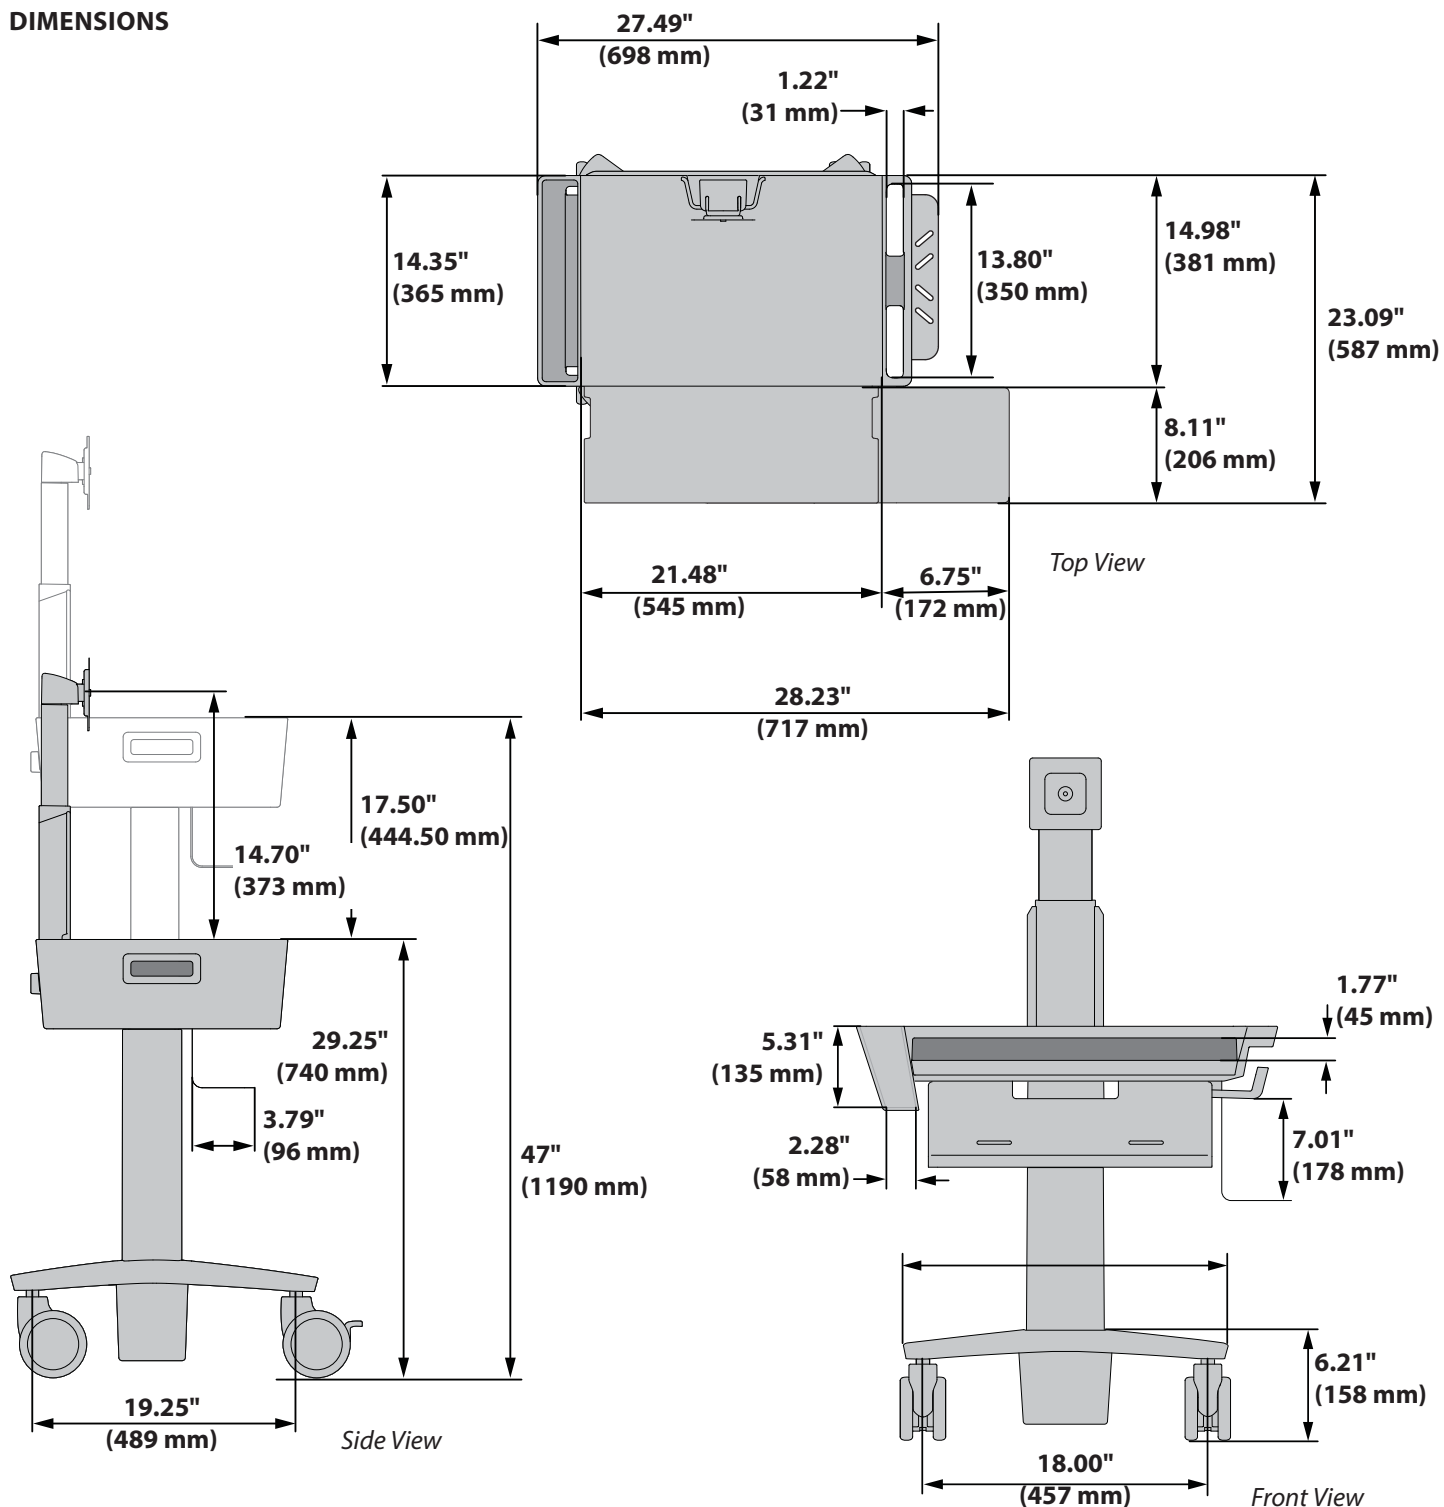

CareFit™ Slim LCD Cart

DIMENSIONS

© 2018 Ergotron, Inc. rev. 04/25/2019 DIM-CFSlimLCDCart Content is subject to change without notification

Americas Sales and Corporate Headquarter

St. Paul, MN USA
 (800) 888-8458
 +1-651-681-7600
 www.ergotron.com
 sales@ergotron.com

CareFit™ Slim LCD Cart

WEIGHT CAPACITY

RANGE OF MOTION

© 2018 Ergotron, Inc. rev. 04/25/2019 DIM-CFSlimLCDCart Content is subject to change without notification

Americas Sales and Corporate Headquarter

St. Paul, MN USA
 (800) 888-8458
 +1-651-681-7600
www.ergotron.com
sales@ergotron.com