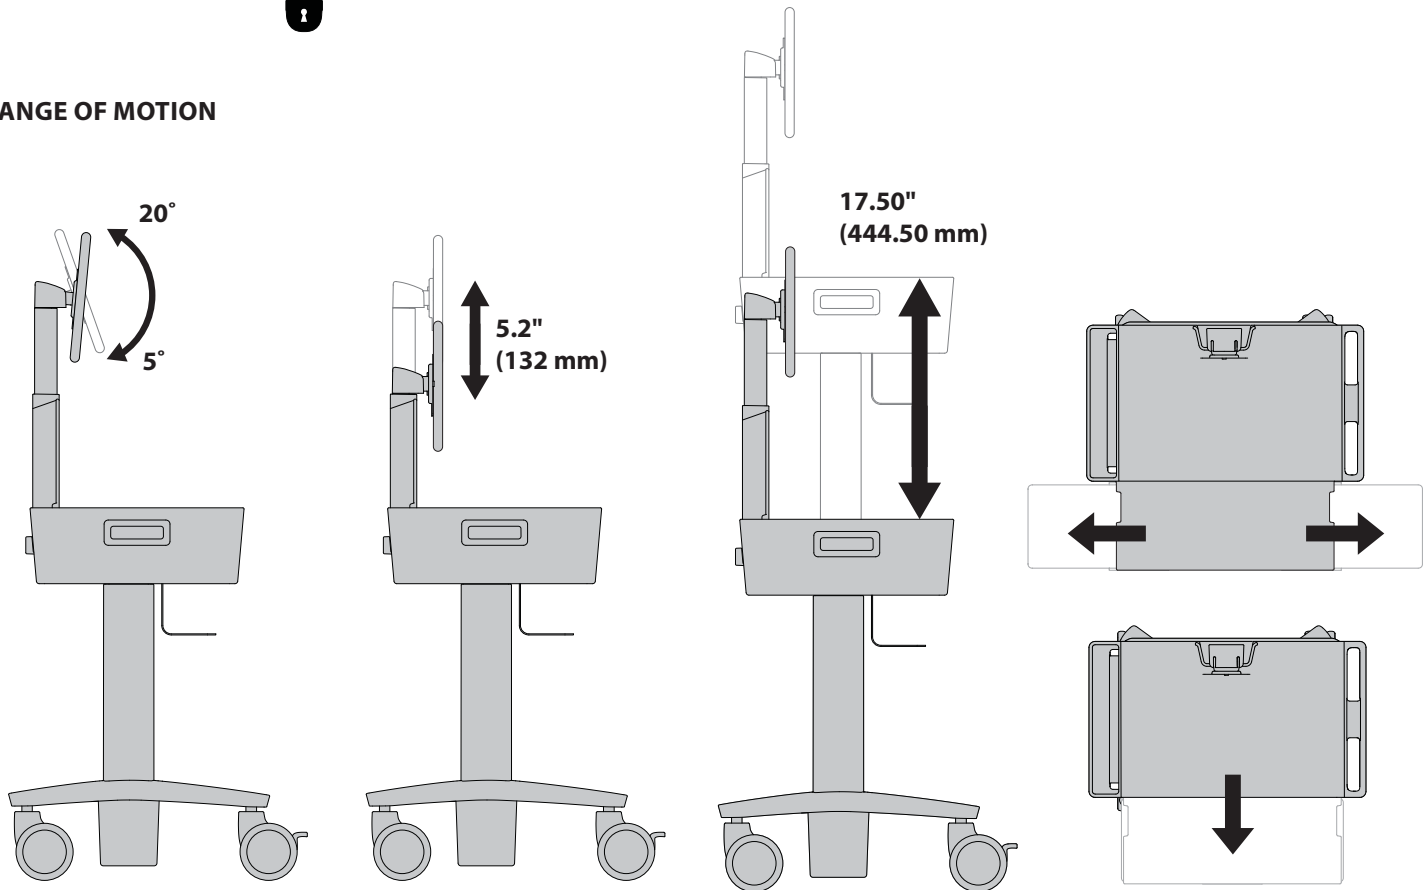

CareFit™ Slim LCD Cart

WEIGHT CAPACITY

RANGE OF MOTION

© 2018 Ergotron, Inc. rev. 04/25/2019 DIM-CFSlimLCDCart Content is subject to change without notification

Americas Sales and Corporate Headquarter

St. Paul, MN USA
 (800) 888-8458
 +1-651-681-7600
www.ergotron.com
sales@ergotron.com