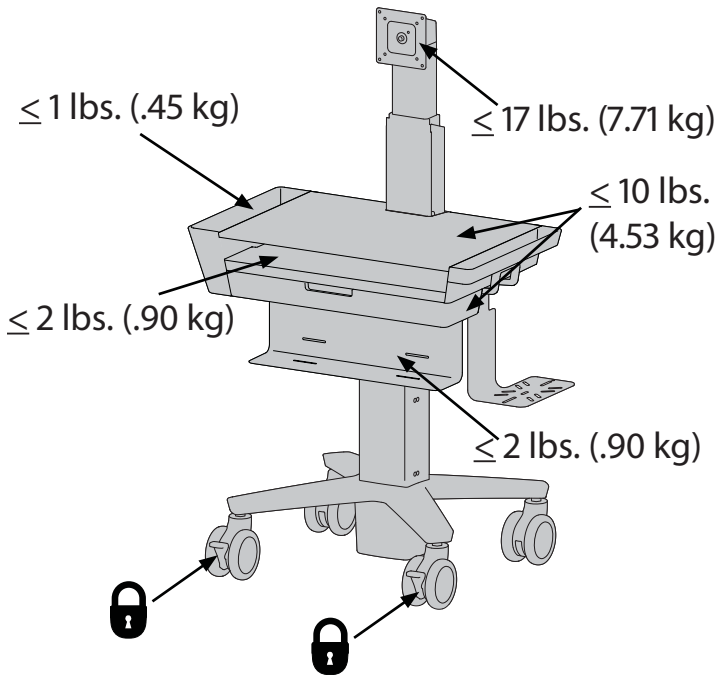

CareFit™ Slim LCD Cart

WEIGHT CAPACITY

RANGE OF MOTION

© 2018 Ergotron, Inc. rev. 04/25/2019 DIM-CFSlimLCDCart Content is subject to change without notification

Americas Sales and Corporate Headquarter

St. Paul, MN USA
 (800) 888-8458
 +1-651-681-7600
www.ergotron.com
sales@ergotron.com