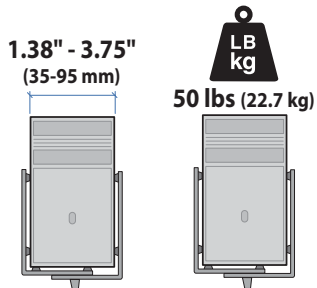

Worldwide OEM Sales

www.ergotron.com
info.oem@ergotron.com

Ergotron® StyleView

Dimensional & Range of Motion Illustrations

StyleView® Sit Stand Combo System

Small CPU Holder

Medium CPU Holder

Wall Track