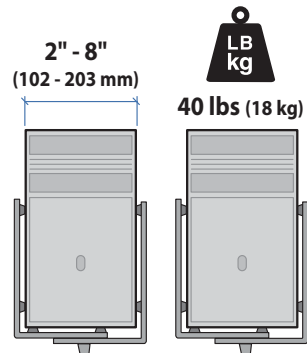

Worldwide OEM Sales

www.ergotron.com
info.oem@ergotron.com

Ergotron® StyleView

Dimensional & Range of Motion Illustrations

StyleView® Sit Stand Combo System

Small CPU Holder

Medium CPU Holder

Wall Track