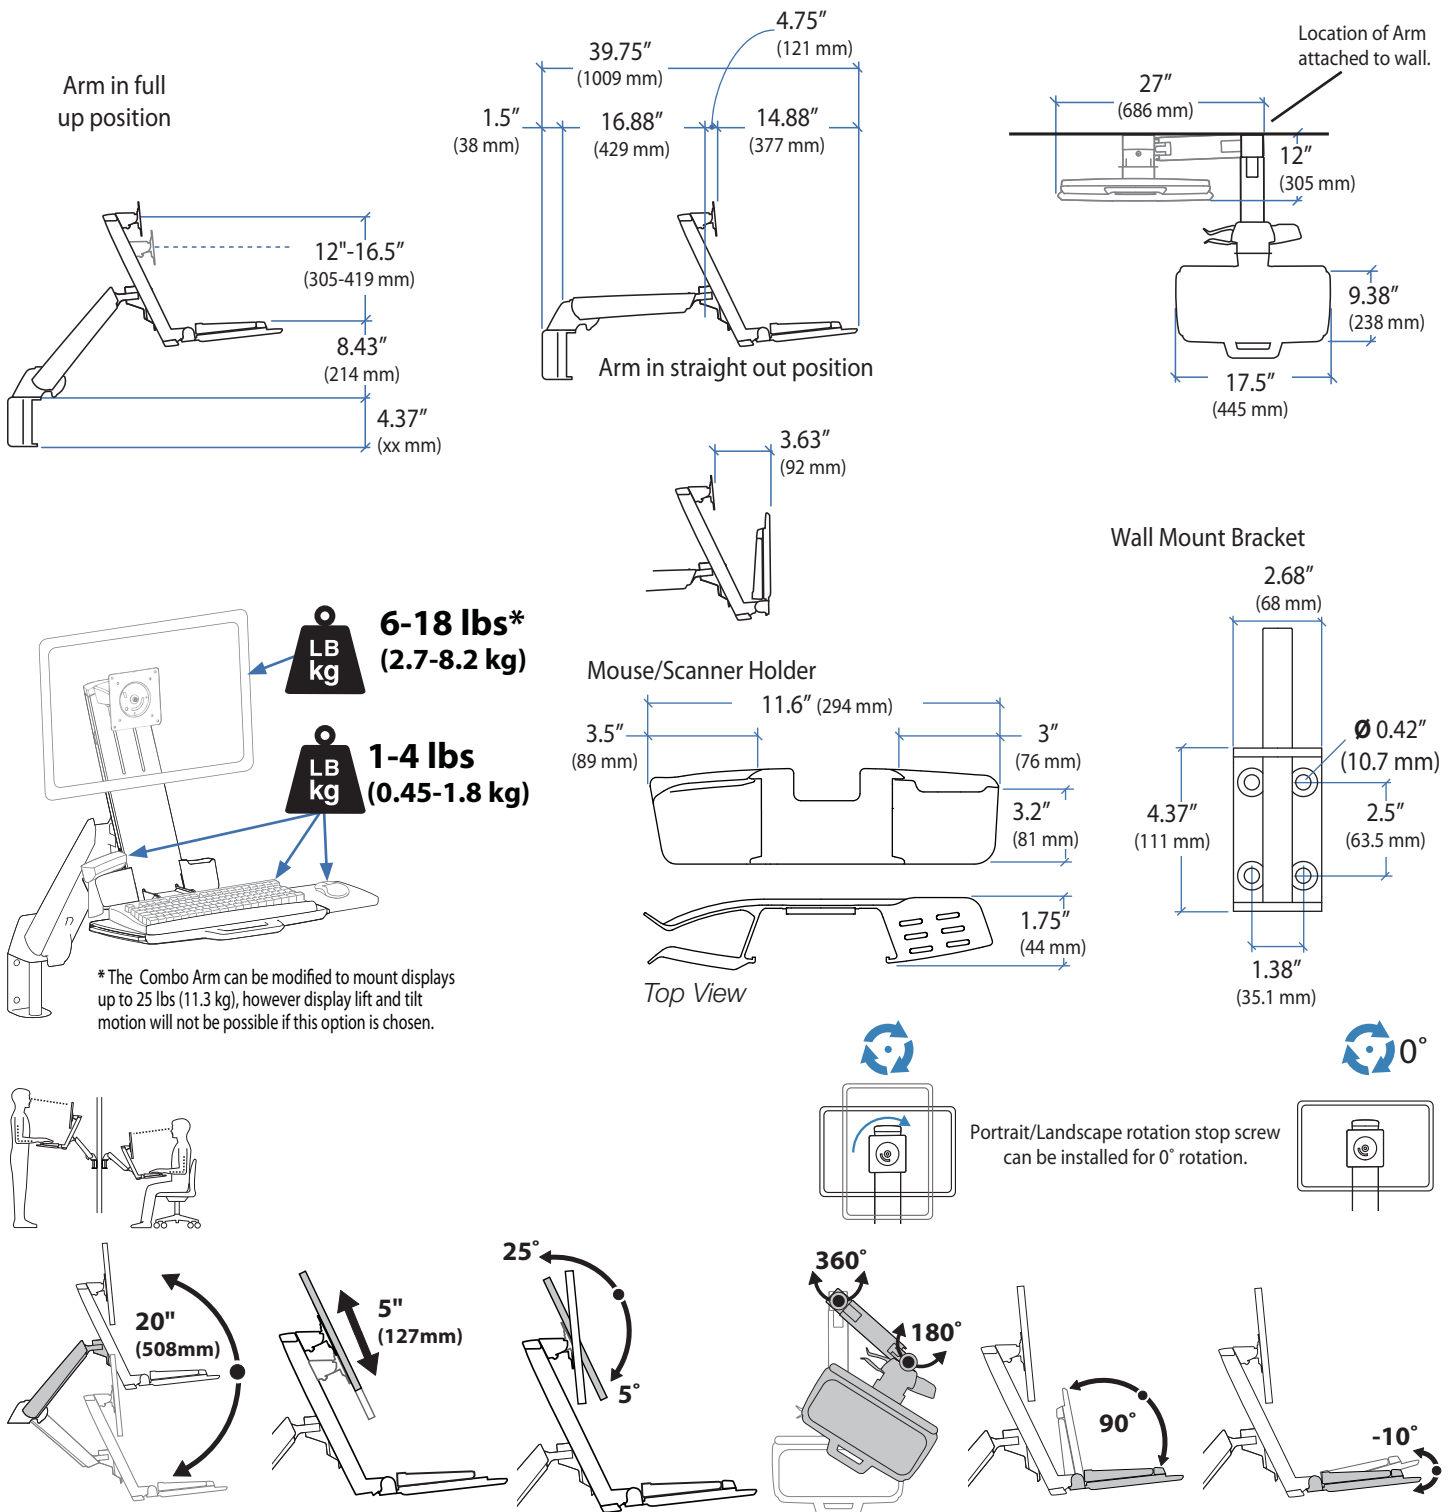

Ergotron® StyleView

Dimensional & Range of Motion Illustrations

StyleView® Sit Stand Combo System

© 2012 Ergotron, Inc. rev. 05/15/2012 DIM-ComboSystem Content is subject to change without notification

Americas Sales and Corporate Headquarters

Worldwide OEM Sales

www.ergotron.com
info.oem@ergotron.com

Ergotron® StyleView

Dimensional & Range of Motion Illustrations

StyleView® Sit Stand Combo System

Small CPU Holder

Medium CPU Holder

Wall Track