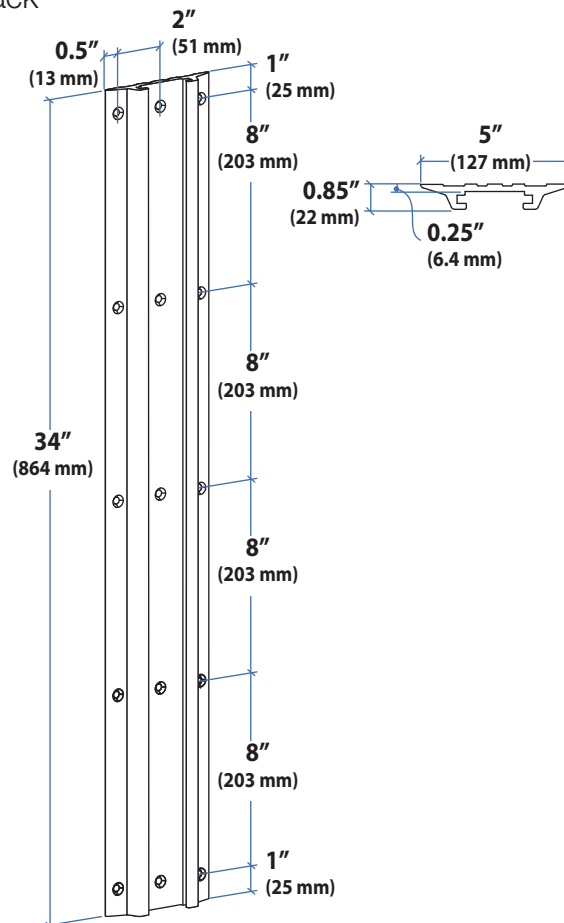

Worldwide OEM Sales

www.ergotron.com
info.oem@ergotron.com

Ergotron® StyleView

Dimensional & Range of Motion Illustrations

StyleView® Sit Stand Combo System

Small CPU Holder

Medium CPU Holder

Wall Track