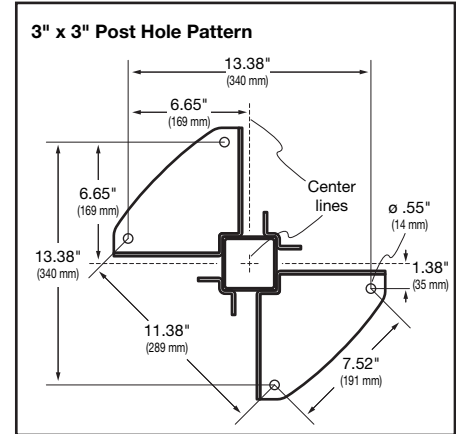

Dimensions: 80" high x 3" wide x 3" deep (2032 x 76 x 76 mm)

Shipping Weight: 32 lbs (14.5 kg)

* To mount to horizontal surface, order Command Post Base, 60-360-100 separately.

Base

60-360-100 grey

Attaches command post to horizontal surface.*

Shipping Weight: 1 lbs (.5 kg)

* If mounting base to concrete surface, the hardware kit for concrete, 90-018-100 should be ordered, see below.

3" x 3" Post Mounting Solutions Bracket

60-154-100 grey

Mounts HD Series to 3"x3" Command Post

Shipping Weight: 1 lbs (.5 kg)

3" x 3" Post Bracket

60-366-100 grey

Mounts 200, 400 Series Arms, LX Arm, Universal CPU, HD and Neo-Flex products to 3"x3" Command Post

3" x 3" Post Peripheral Bracket

60-158-100 grey

Mounts CPU Holder products to 3"x3" Command Post

Hardware Kit for Concrete

90-018 grey

The Kit contains 4 stud anchors for attaching the command post base, 60-360-100, to a concrete surface.

Shipping Weight: 1 lbs (.5 kg)