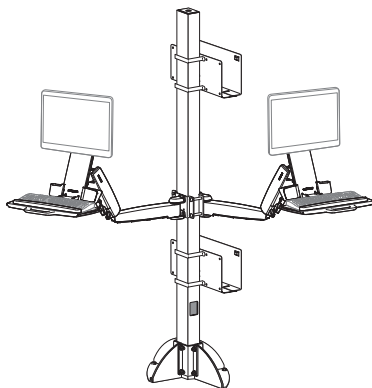

Command Post - Components

Command Post

20-076-100 grey

Command Post gives you the flexibility to mount one or more computer systems to a floor or ceiling using little or no floor space*. Constructed from heavy-duty 11-gauge steel for long-lasting durability.

Dimensions: 80" high x 3" wide x 3" deep (2032 x 76 x 76 mm)

Shipping Weight: 32 lbs (14.5 kg)

* To mount to horizontal surface, order Command Post Base, 60-360-100 separately.

Base

60-360-100 grey

Attaches command post to horizontal surface.*

Mounts CPU Holder products to 3"x3" Command Post

Hardware Kit for Concrete

90-018 grey

The Kit contains 4 stud anchors for attaching the command post base, 60-360-100, to a concrete surface.

Shipping Weight: 1 lbs (.5 kg)

Command Post Configuration Examples

Ceiling Mount

Floor Mount

Example System 2: Order these components

(2) 45-215-216, white, StyleView HD Combo Arms

(2) 45-219-216, White, 18" (46 cm), SV HD Extenders

20-076-100, grey, 80" x 3" x 3" (2030 x 75 x 75 mm) Post