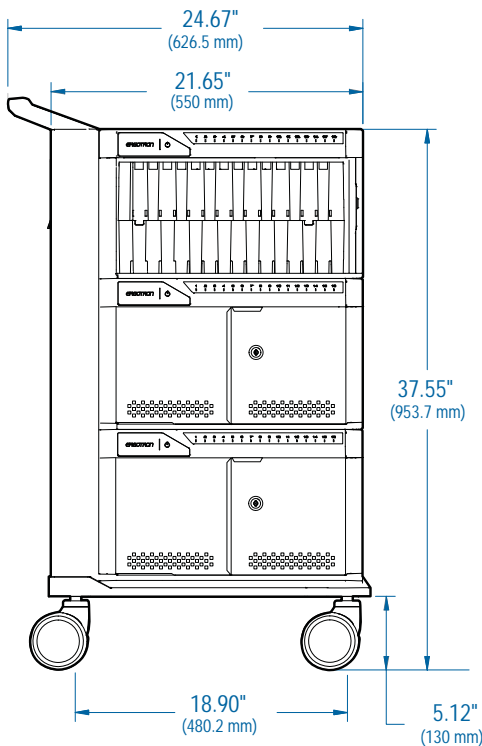

Tablet Management Cart 32 for Samsung Galaxy Tab Active 8.0"

Top View

See manual for more information.

Front View

Right Side View

Left Side View

© 2015 Ergotron, Inc. rev. 03/05/2015 DIM-TMCartGTA Content is subject to change without notification