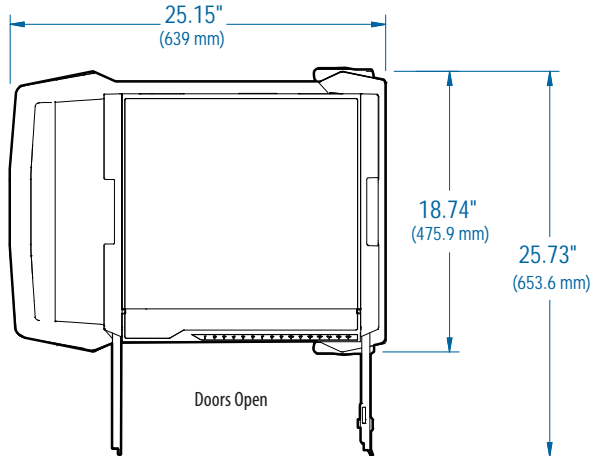

Tablet Management Cart 32 for Samsung Galaxy Tab Active 8.0"

Top View

See manual for more information.

Front View

Right Side View

Left Side View

© 2015 Ergotron, Inc. rev. 03/05/2015 DIM-TMCartGTA Content is subject to change without notification