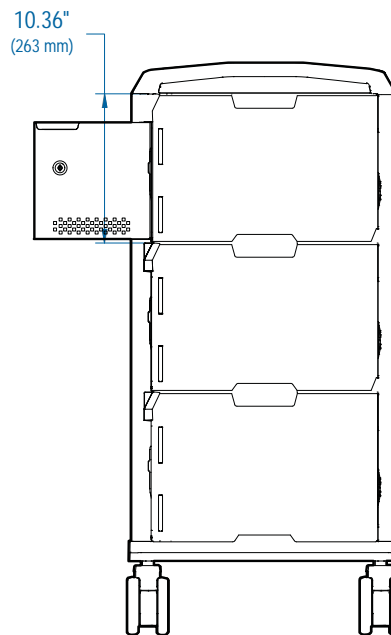

Tablet Management Cart 32 for Samsung Galaxy Tab Active 8.0"

Top View

See manual for more information.

Front View

Right Side View

Left Side View

© 2015 Ergotron, Inc. rev. 03/05/2015 DIM-TMCartGTA Content is subject to change without notification