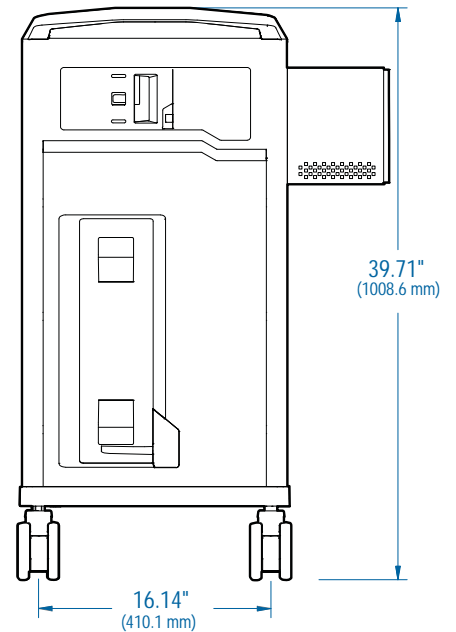

Tablet Management Cart 32 for Samsung Galaxy Tab Active 8.0"

Top View

See manual for more information.

Front View

Right Side View

Left Side View

© 2015 Ergotron, Inc. rev. 03/05/2015 DIM-TMCartGTA Content is subject to change without notification