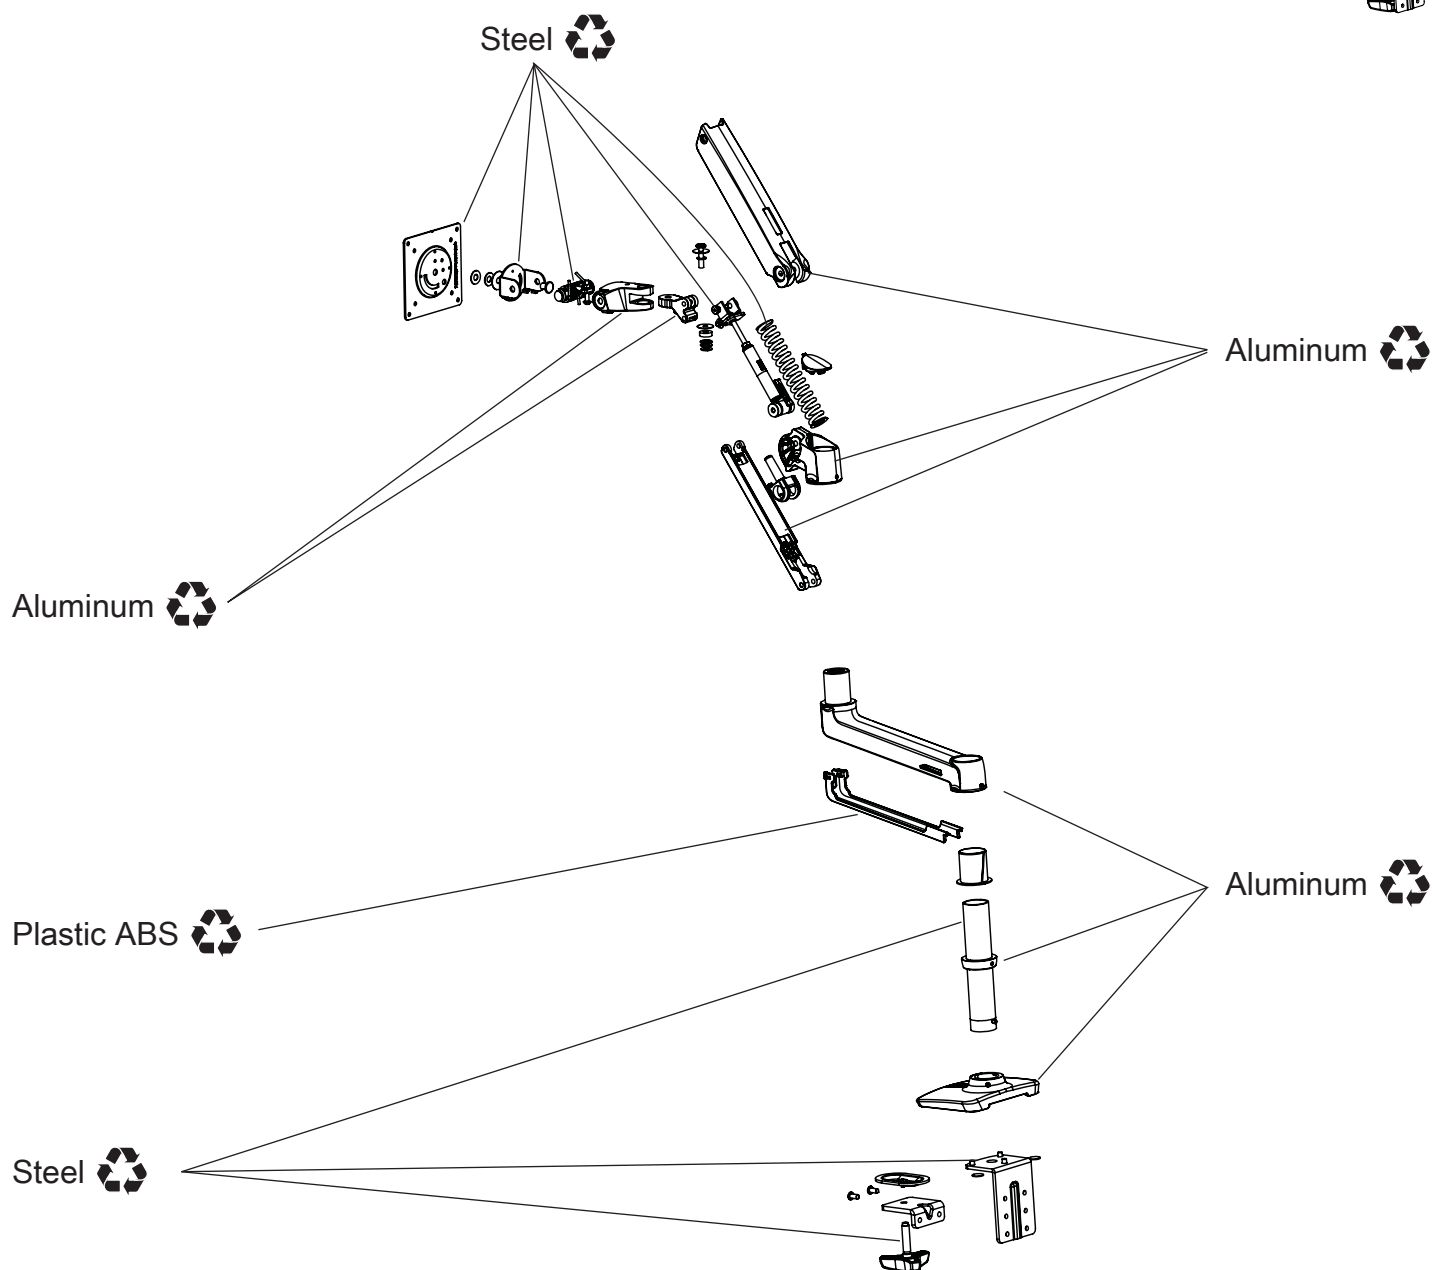

**LX Desk Monitor Arm Family:**  
45-241, 45-384, 45-490, 45-295, 45-537,  
45-245, 45-491, 45-248, 45-492, 45-509,  
45-360, 45-608, 45-626, 45-610

15 minute Disassembly  
Tools Needed:

There may be components that are under pressure. Proceed with caution while disassembling.