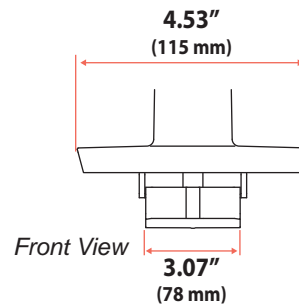

LX Desk Dual Direct Arm

Dimensions

Desk Clamp

Americas Sales and Corporate Headquarter	EMEA Sales	APAC Sales	Worldwide OEM Sales
St. Paul, MN USA (800) 888-8458 +1-651-681-7600 www.ergotron.com insidesales@ergotron.com	Amersfoort, The Netherlands +31 33 45 45 600 www.ergotron.com info.eu@ergotron.com	Sydney, Australia www.ergotron.com apaccustomerservice@ergotron.com	www.ergotron.com info.oem@ergotron.com

LX Desk Dual Direct Arm

Dimensions

Max Monitor Size

If your monitor thickness is ≤ 1 3/4" then the maximum monitor width is 25"
If your monitor thickness is between 1 3/4" and 2 1/2" then the maximum monitor width is 24 3/4"