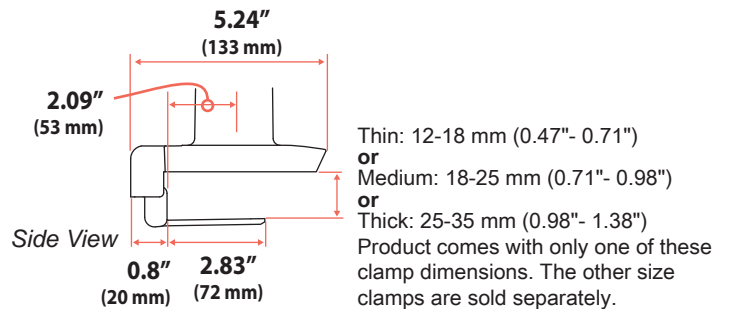

LX Desk Dual Direct Arm

Dimensions

Desk Clamp

Americas Sales and Corporate Headquarter	EMEA Sales	APAC Sales	Worldwide OEM Sales
St. Paul, MN USA (800) 888-8458 +1-651-681-7600 www.ergotron.com insidesales@ergotron.com	Amersfoort, The Netherlands +31 33 45 45 600 www.ergotron.com info.eu@ergotron.com	Sydney, Australia www.ergotron.com apaccustomerservice@ergotron.com	www.ergotron.com info.oem@ergotron.com

LX Desk Dual Direct Arm

Dimensions

Max Monitor Size

If your monitor thickness is ≤ 1 3/4" then the maximum monitor width is 25"
If your monitor thickness is between 1 3/4" and 2 1/2" then the maximum monitor width is 24 3/4"