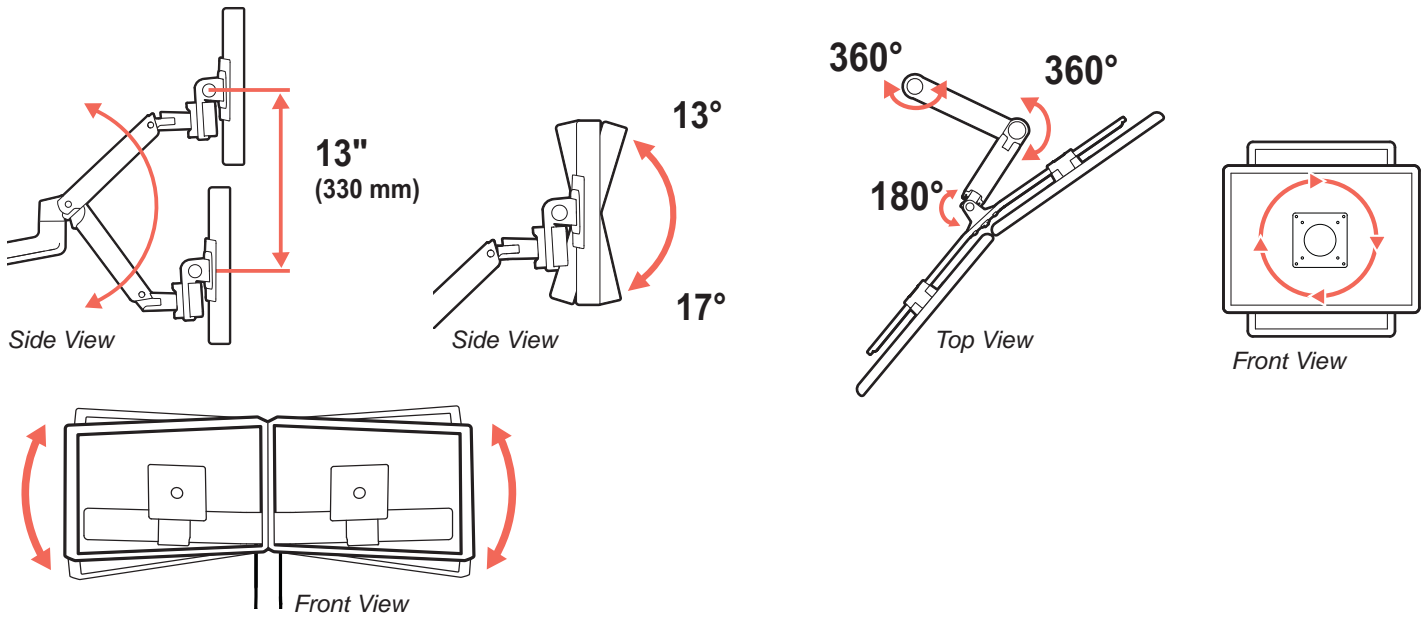

LX Desk Dual Direct Arm

Dimensions

Max Monitor Size

If your monitor thickness is ≤ 1 3/4" then the maximum monitor width is 25"
If your monitor thickness is between 1 3/4" and 2 1/2" then the maximum monitor width is 24 3/4"

APAC Sales

Sydney, Australia
www.ergotron.com
apaccustomerservice@ergotron.com

Worldwide OEM Sales

www.ergotron.com
info.oem@ergotron.com

LX Desk Dual Direct Arm

Range of Motion

© 2020 Ergotron, Inc. rev. 12/14/2020 DIM-lxdddptc Content is subject to change without notification