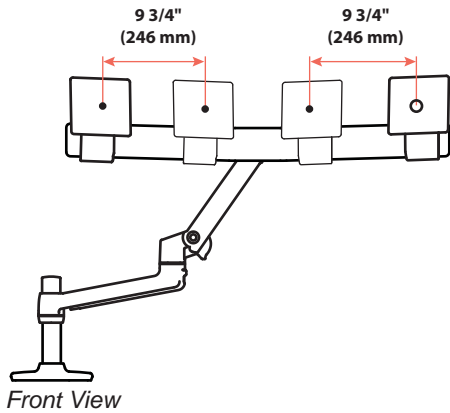

LX Desk Dual Direct Arm

Dimensions

Desk Clamp

Americas Sales and Corporate Headquarter	EMEA Sales	APAC Sales	Worldwide OEM Sales
St. Paul, MN USA (800) 888-8458 +1-651-681-7600 www.ergotron.com insidesales@ergotron.com	Amersfoort, The Netherlands +31 33 45 45 600 www.ergotron.com info.eu@ergotron.com	Sydney, Australia www.ergotron.com apaccustomerservice@ergotron.com	www.ergotron.com info.oem@ergotron.com

LX Desk Dual Direct Arm

Dimensions

Max Monitor Size

If your monitor thickness is ≤ 1 3/4" then the maximum monitor width is 25"
If your monitor thickness is between 1 3/4" and 2 1/2" then the maximum monitor width is 24 3/4"