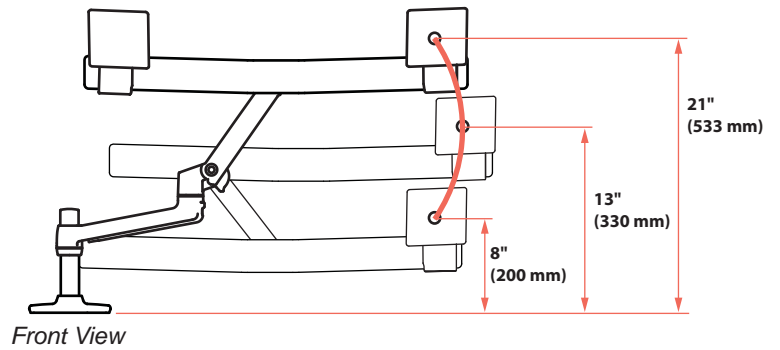

LX Desk Dual Direct Arm

Dimensions

Desk Clamp

Americas Sales and Corporate Headquarter	EMEA Sales	APAC Sales	Worldwide OEM Sales
St. Paul, MN USA (800) 888-8458 +1-651-681-7600 www.ergotron.com insidesales@ergotron.com	Amersfoort, The Netherlands +31 33 45 45 600 www.ergotron.com info.eu@ergotron.com	Sydney, Australia www.ergotron.com apaccustomerservice@ergotron.com	www.ergotron.com info.oem@ergotron.com

LX Desk Dual Direct Arm

Dimensions

Max Monitor Size

If your monitor thickness is ≤ 1 3/4" then the maximum monitor width is 25"
If your monitor thickness is between 1 3/4" and 2 1/2" then the maximum monitor width is 24 3/4"