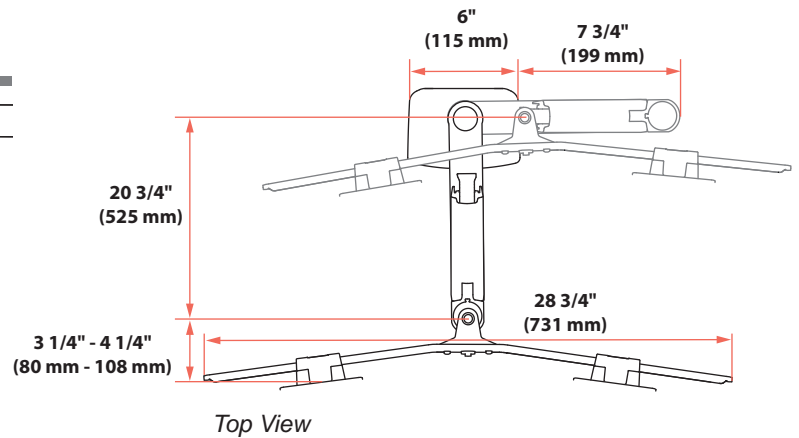

LX Desk Dual Direct Arm

Dimensions

Desk Clamp

Americas Sales and Corporate Headquarter	EMEA Sales	APAC Sales	Worldwide OEM Sales
St. Paul, MN USA (800) 888-8458 +1-651-681-7600 www.ergotron.com insidesales@ergotron.com	Amersfoort, The Netherlands +31 33 45 45 600 www.ergotron.com info.eu@ergotron.com	Sydney, Australia www.ergotron.com apaccustomerservice@ergotron.com	www.ergotron.com info.oem@ergotron.com

LX Desk Dual Direct Arm

Dimensions

Max Monitor Size

If your monitor thickness is ≤ 1 3/4" then the maximum monitor width is 25"
If your monitor thickness is between 1 3/4" and 2 1/2" then the maximum monitor width is 24 3/4"