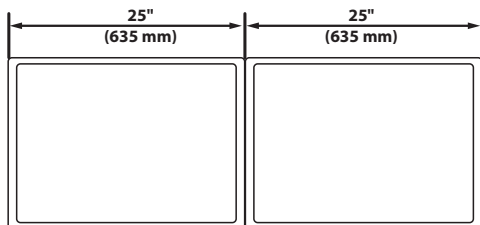

LX Desk Dual Direct Arm

Dimensions

Desk Clamp

Americas Sales and Corporate Headquarter	EMEA Sales	APAC Sales	Worldwide OEM Sales
St. Paul, MN USA (800) 888-8458 +1-651-681-7600 www.ergotron.com insidesales@ergotron.com	Amersfoort, The Netherlands +31 33 45 45 600 www.ergotron.com info.eu@ergotron.com	Sydney, Australia www.ergotron.com apaccustomerservice@ergotron.com	www.ergotron.com info.oem@ergotron.com

LX Desk Dual Direct Arm

Dimensions

Max Monitor Size

If your monitor thickness is ≤ 1 3/4" then the maximum monitor width is 25"
If your monitor thickness is between 1 3/4" and 2 1/2" then the maximum monitor width is 24 3/4"