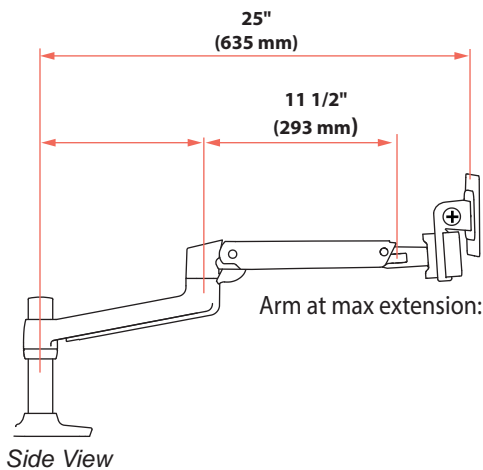

Dimensions