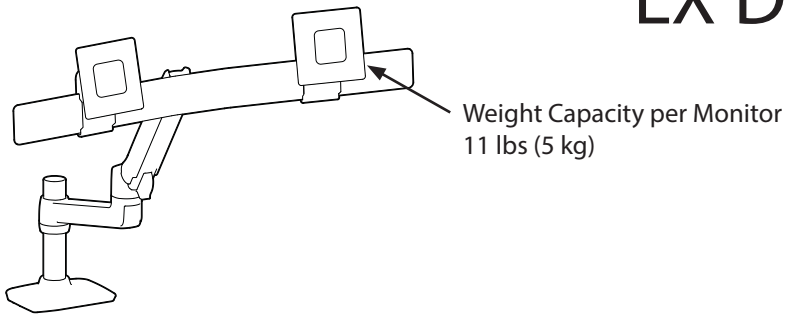

LX Desk Dual Direct Arm