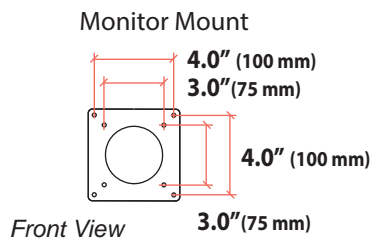

LX Desk Dual Direct Arm

Dimensions

Desk Clamp

Americas Sales and Corporate Headquarter	EMEA Sales	APAC Sales	Worldwide OEM Sales
St. Paul, MN USA (800) 888-8458 +1-651-681-7600 www.ergotron.com insidesales@ergotron.com	Amersfoort, The Netherlands +31 33 45 45 600 www.ergotron.com info.eu@ergotron.com	Sydney, Australia www.ergotron.com apaccustomerservice@ergotron.com	www.ergotron.com info.oem@ergotron.com

LX Desk Dual Direct Arm

Dimensions

Max Monitor Size

If your monitor thickness is ≤ 1 3/4" then the maximum monitor width is 25"
If your monitor thickness is between 1 3/4" and 2 1/2" then the maximum monitor width is 24 3/4"