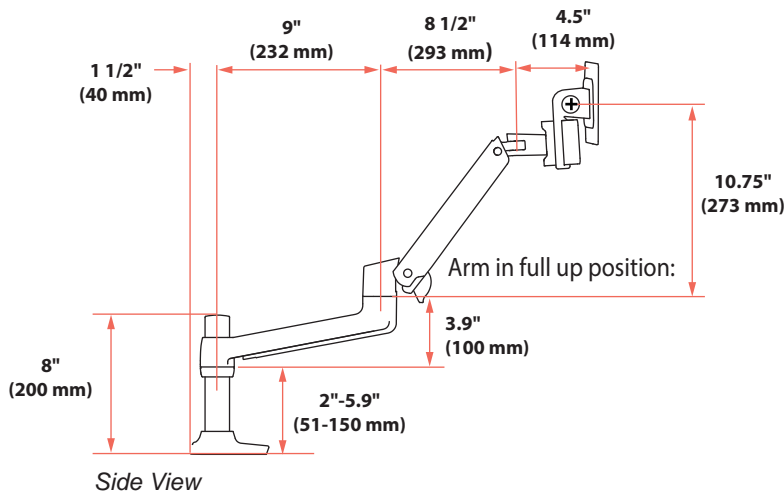

LX Desk Dual Direct Arm

Dimensions

Desk Clamp

Americas Sales and Corporate Headquarter	EMEA Sales	APAC Sales	Worldwide OEM Sales
St. Paul, MN USA (800) 888-8458 +1-651-681-7600 www.ergotron.com insidesales@ergotron.com	Amersfoort, The Netherlands +31 33 45 45 600 www.ergotron.com info.eu@ergotron.com	Sydney, Australia www.ergotron.com apaccustomerservice@ergotron.com	www.ergotron.com info.oem@ergotron.com

LX Desk Dual Direct Arm

Dimensions

Max Monitor Size

If your monitor thickness is ≤ 1 3/4" then the maximum monitor width is 25"
If your monitor thickness is between 1 3/4" and 2 1/2" then the maximum monitor width is 24 3/4"