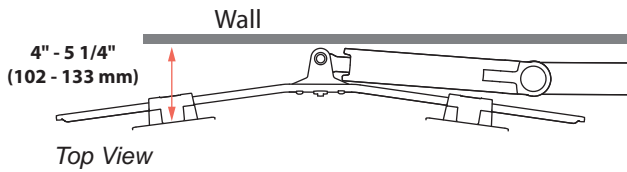

LX Desk Dual Direct Arm

Dimensions

Desk Clamp

Americas Sales and Corporate Headquarter	EMEA Sales	APAC Sales	Worldwide OEM Sales
St. Paul, MN USA (800) 888-8458 +1-651-681-7600 www.ergotron.com insidesales@ergotron.com	Amersfoort, The Netherlands +31 33 45 45 600 www.ergotron.com info.eu@ergotron.com	Sydney, Australia www.ergotron.com apaccustomerservice@ergotron.com	www.ergotron.com info.oem@ergotron.com

LX Desk Dual Direct Arm

Dimensions

Max Monitor Size

If your monitor thickness is ≤ 1 3/4" then the maximum monitor width is 25"
If your monitor thickness is between 1 3/4" and 2 1/2" then the maximum monitor width is 24 3/4"