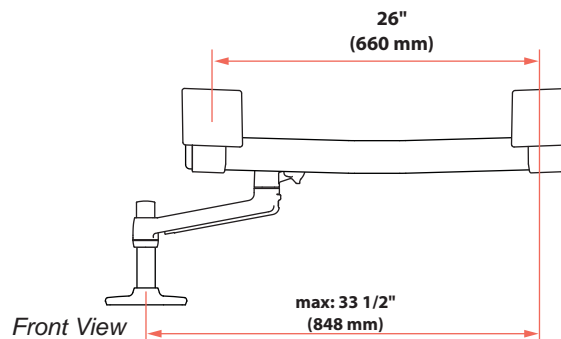

LX Desk Dual Direct Arm

Dimensions

Desk Clamp

Americas Sales and Corporate Headquarter	EMEA Sales	APAC Sales	Worldwide OEM Sales
St. Paul, MN USA (800) 888-8458 +1-651-681-7600 www.ergotron.com insidesales@ergotron.com	Amersfoort, The Netherlands +31 33 45 45 600 www.ergotron.com info.eu@ergotron.com	Sydney, Australia www.ergotron.com apaccustomerservice@ergotron.com	www.ergotron.com info.oem@ergotron.com

LX Desk Dual Direct Arm

Dimensions

Max Monitor Size

If your monitor thickness is ≤ 1 3/4" then the maximum monitor width is 25"
If your monitor thickness is between 1 3/4" and 2 1/2" then the maximum monitor width is 24 3/4"