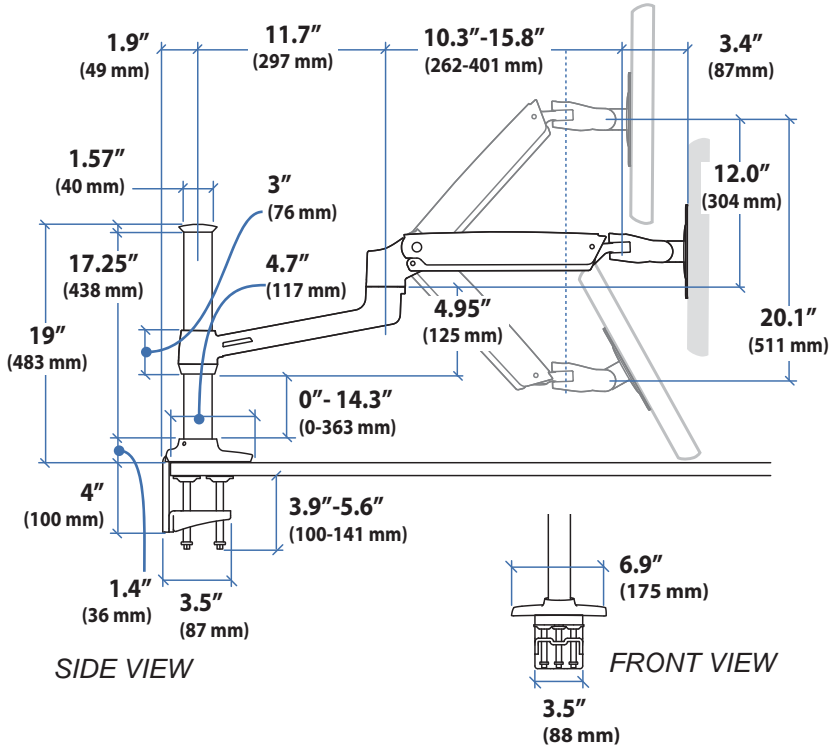

#### Dimensions

#### Desk Thickness 0.78"-2.56" (20-65mm)

© 2014 Ergotron, Inc. rev. 01/14/2014 DIM-LXStSDesk Content is subject to change without notification

### Weight Capacity

Monitor depth greater than 2.5" (64 mm) may diminish capacity. Call Ergotron for more information.