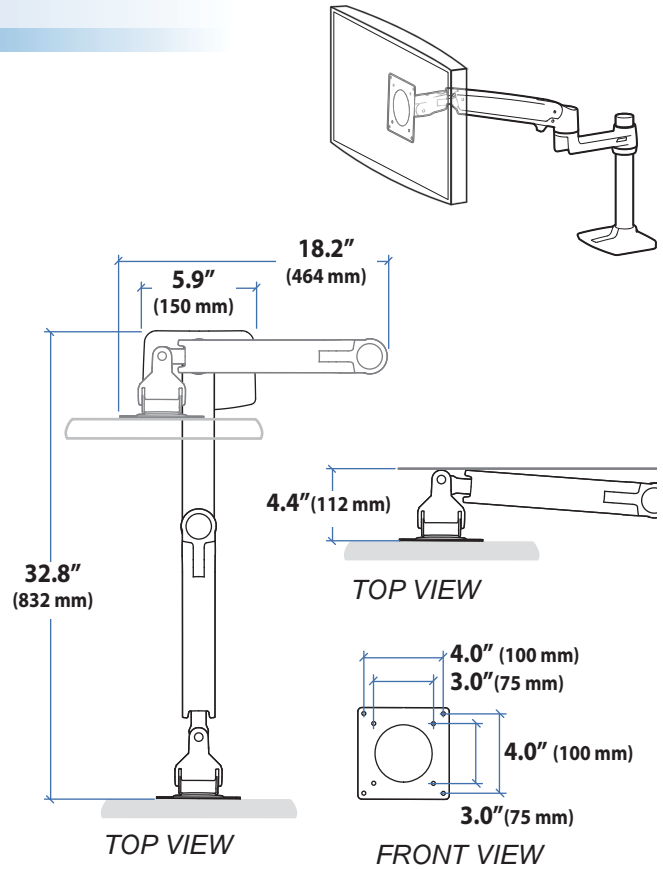

## Sit-Stand Desk Mount LCD Arm

#### Dimensions

#### Desk Thickness 0.78"-2.56" (20-65mm)

© 2014 Ergotron, Inc. rev. 01/14/2014 DIM-LXStSDesk Content is subject to change without notification

### Weight Capacity

Monitor depth greater than 2.5" (64 mm) may diminish capacity. Call Ergotron for more information.