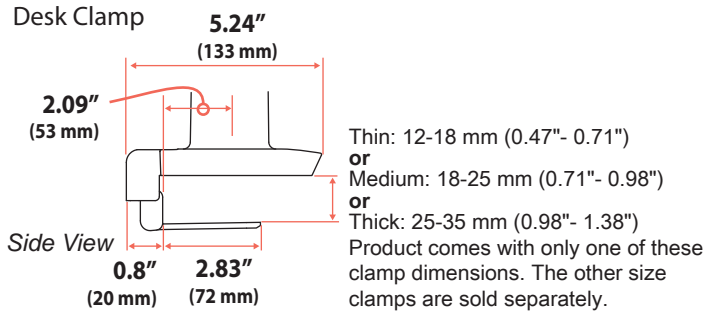

MXV Desk Monitor Arm

Dimensions

Monitor Interface Bracket

Arm in full up position: **19.1" (485 mm)**
 Arm at max extension: **22.2" (562 mm)**
 Arm in full down position: **19.6" (498 mm)**

Arm in full up position: **8.2" (210 mm)**
 Arm at max extension: **11.3" (287 mm)**
 Arm in full down position: **8.7" (223 mm)**

MXV Desk Monitor Arm

Dimensions

© 2020 Ergotron, Inc. rev. 12/14/2020 DIM-mxvlptc Content is subject to change without notification

Americas Sales and Corporate Headquarter	EMEA Sales	APAC Sales	Worldwide OEM Sales
St. Paul, MN USA (800) 888-8458 +1-651-681-7600 www.ergotron.com insidesales@ergotron.com	Amersfoort, The Netherlands +31 33 45 45 600 www.ergotron.com info.eu@ergotron.com	Sydney, Australia www.ergotron.com apaccustomerservice@ergotron.com	www.ergotron.com info.oem@ergotron.com

MXV Desk Monitor Arm

Weight Capacity
 7 - 20 lbs (3.2 - 9.1 kg)
 Monitor depth greater than 2.5" (64 mm) may diminish capacity.
 Call Ergotron for more information.

Range of Motion

Americas Sales and Corporate Headquarter