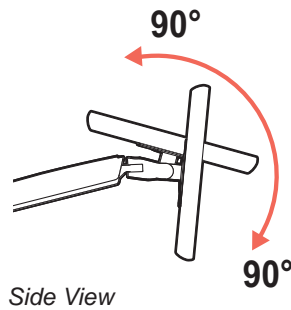

MXV Desk Monitor Arm

Dimensions

Monitor Interface Bracket

Arm in full up position: **19.1" (485 mm)**
 Arm at max extension: **22.2" (562 mm)**
 Arm in full down position: **19.6" (498 mm)**

Arm in full up position: **8.2" (210 mm)**
 Arm at max extension: **11.3" (287 mm)**
 Arm in full down position: **8.7" (223 mm)**

MXV Desk Monitor Arm

Dimensions

© 2020 Ergotron, Inc. rev. 12/14/2020 DIM-mxvlptc Content is subject to change without notification

Americas Sales and Corporate Headquarter	EMEA Sales	APAC Sales	Worldwide OEM Sales
St. Paul, MN USA (800) 888-8458 +1-651-681-7600 www.ergotron.com insidesales@ergotron.com	Amersfoort, The Netherlands +31 33 45 45 600 www.ergotron.com info.eu@ergotron.com	Sydney, Australia www.ergotron.com apaccustomerservice@ergotron.com	www.ergotron.com info.oem@ergotron.com

MXV Desk Monitor Arm

Weight Capacity
 7 - 20 lbs (3.2 - 9.1 kg)
 Monitor depth greater than 2.5" (64 mm) may diminish capacity.
 Call Ergotron for more information.

Range of Motion

Americas Sales and Corporate Headquarter