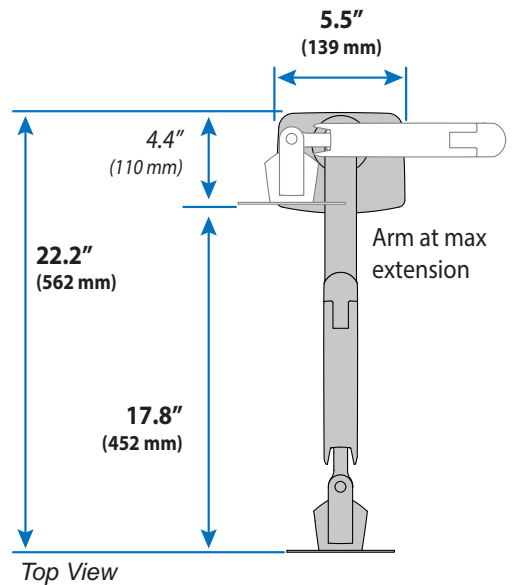

MXV Desk Monitor Arm

Dimensions

Monitor Interface Bracket

Arm in full up position: **19.1" (485 mm)**
 Arm at max extension: **22.2" (562 mm)**
 Arm in full down position: **19.6" (498 mm)**

Arm in full up position: **8.2" (210 mm)**
 Arm at max extension: **11.3" (287 mm)**
 Arm in full down position: **8.7" (223 mm)**

MXV Desk Monitor Arm

Dimensions

© 2020 Ergotron, Inc. rev. 12/14/2020 DIM-mxvlptc Content is subject to change without notification

Americas Sales and Corporate Headquarter	EMEA Sales	APAC Sales	Worldwide OEM Sales
St. Paul, MN USA (800) 888-8458 +1-651-681-7600 www.ergotron.com insidesales@ergotron.com	Amersfoort, The Netherlands +31 33 45 45 600 www.ergotron.com info.eu@ergotron.com	Sydney, Australia www.ergotron.com apaccustomerservice@ergotron.com	www.ergotron.com info.oem@ergotron.com

MXV Desk Monitor Arm

Weight Capacity
 7 - 20 lbs (3.2 - 9.1 kg)
 Monitor depth greater than 2.5" (64 mm) may diminish capacity.
 Call Ergotron for more information.

Range of Motion

Americas Sales and Corporate Headquarter