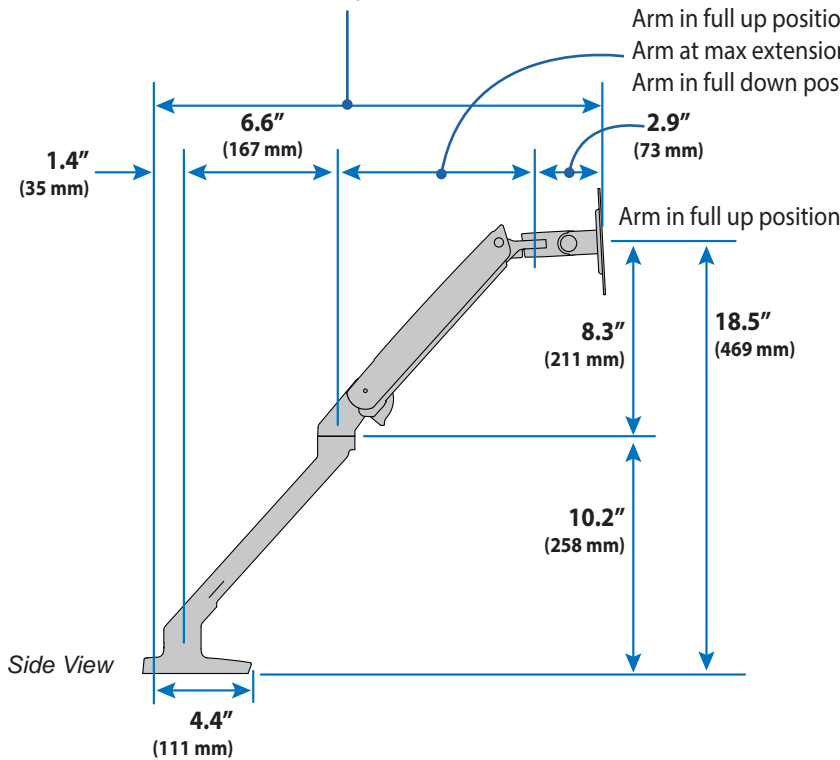

MXV Desk Monitor Arm

Dimensions

Monitor Interface Bracket

Arm in full up position: **19.1" (485 mm)**
 Arm at max extension: **22.2" (562 mm)**
 Arm in full down position: **19.6" (498 mm)**

Arm in full up position: **8.2" (210 mm)**
 Arm at max extension: **11.3" (287 mm)**
 Arm in full down position: **8.7" (223 mm)**

MXV Desk Monitor Arm

Dimensions

© 2020 Ergotron, Inc. rev. 12/14/2020 DIM-mxvlptc Content is subject to change without notification

Americas Sales and Corporate Headquarter	EMEA Sales	APAC Sales	Worldwide OEM Sales
St. Paul, MN USA (800) 888-8458 +1-651-681-7600 www.ergotron.com insidesales@ergotron.com	Amersfoort, The Netherlands +31 33 45 45 600 www.ergotron.com info.eu@ergotron.com	Sydney, Australia www.ergotron.com apaccustomerservice@ergotron.com	www.ergotron.com info.oem@ergotron.com

MXV Desk Monitor Arm

Weight Capacity
 7 - 20 lbs (3.2 - 9.1 kg)
 Monitor depth greater than 2.5" (64 mm) may diminish capacity.
 Call Ergotron for more information.

Range of Motion

Americas Sales and Corporate Headquarter