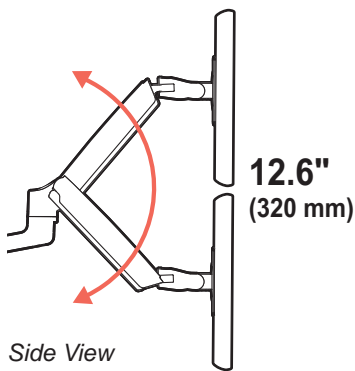

MXV Desk Monitor Arm

Dimensions

Monitor Interface Bracket

Arm in full up position: **19.1" (485 mm)**
 Arm at max extension: **22.2" (562 mm)**
 Arm in full down position: **19.6" (498 mm)**

Arm in full up position: **8.2" (210 mm)**
 Arm at max extension: **11.3" (287 mm)**
 Arm in full down position: **8.7" (223 mm)**

MXV Desk Monitor Arm

Dimensions

© 2020 Ergotron, Inc. rev. 12/14/2020 DIM-mxvlptc Content is subject to change without notification

Americas Sales and Corporate Headquarter	EMEA Sales	APAC Sales	Worldwide OEM Sales
St. Paul, MN USA (800) 888-8458 +1-651-681-7600 www.ergotron.com insidesales@ergotron.com	Amersfoort, The Netherlands +31 33 45 45 600 www.ergotron.com info.eu@ergotron.com	Sydney, Australia www.ergotron.com apaccustomerservice@ergotron.com	www.ergotron.com info.oem@ergotron.com

MXV Desk Monitor Arm

Weight Capacity
 7 - 20 lbs (3.2 - 9.1 kg)
 Monitor depth greater than 2.5" (64 mm) may diminish capacity.
 Call Ergotron for more information.

Range of Motion

Americas Sales and Corporate Headquarter