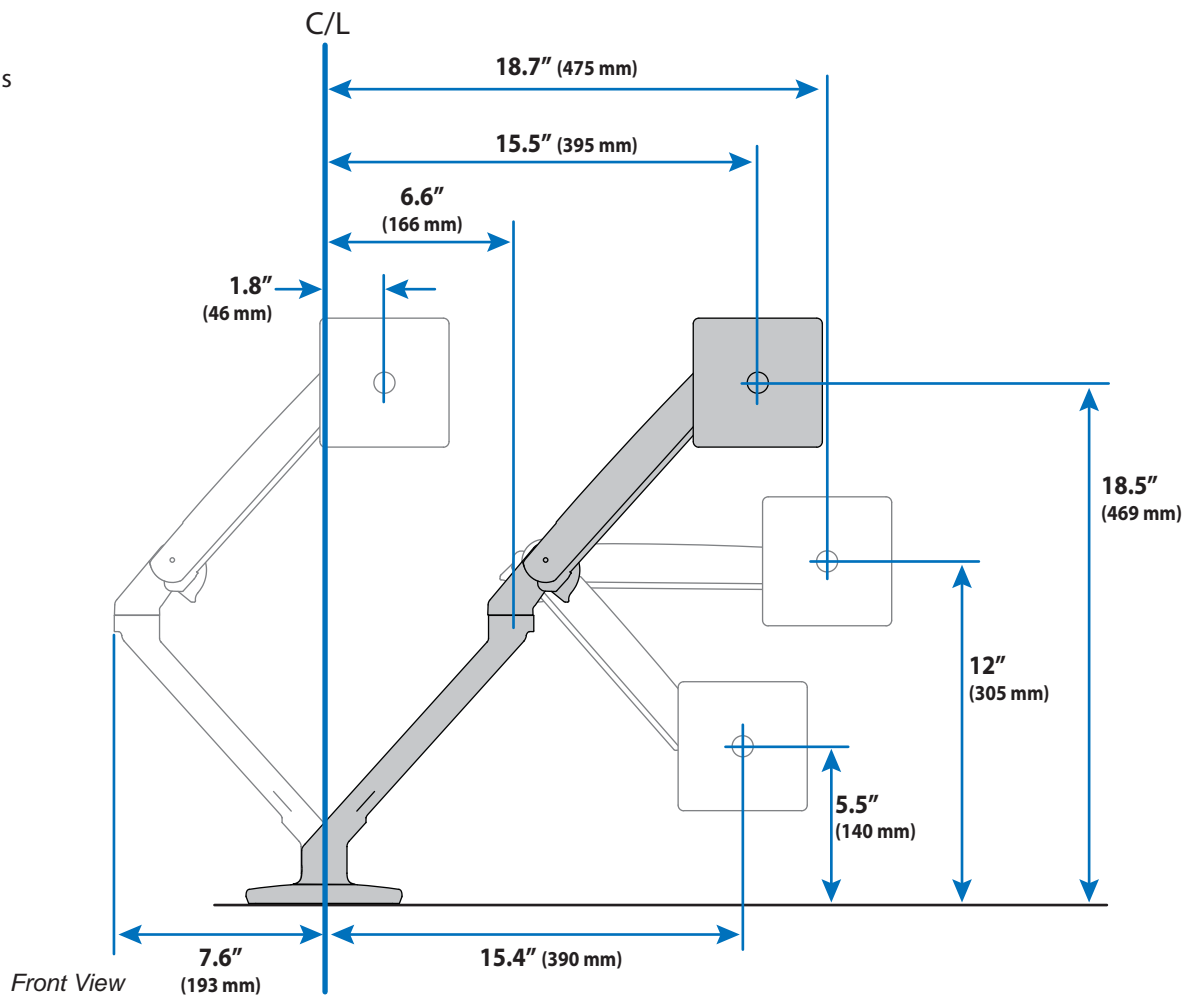

MXV Desk Monitor Arm

Dimensions

Monitor Interface Bracket

Arm in full up position: **19.1" (485 mm)**
 Arm at max extension: **22.2" (562 mm)**
 Arm in full down position: **19.6" (498 mm)**

Arm in full up position: **8.2" (210 mm)**
 Arm at max extension: **11.3" (287 mm)**
 Arm in full down position: **8.7" (223 mm)**

MXV Desk Monitor Arm

Dimensions

© 2020 Ergotron, Inc. rev. 12/14/2020 DIM-mxvlptc Content is subject to change without notification

Americas Sales and Corporate Headquarter	EMEA Sales	APAC Sales	Worldwide OEM Sales
St. Paul, MN USA (800) 888-8458 +1-651-681-7600 www.ergotron.com insidesales@ergotron.com	Amersfoort, The Netherlands +31 33 45 45 600 www.ergotron.com info.eu@ergotron.com	Sydney, Australia www.ergotron.com apaccustomerservice@ergotron.com	www.ergotron.com info.oem@ergotron.com

MXV Desk Monitor Arm

Weight Capacity
 7 - 20 lbs (3.2 - 9.1 kg)
 Monitor depth greater than 2.5" (64 mm) may diminish capacity.
 Call Ergotron for more information.

Range of Motion

Americas Sales and Corporate Headquarter