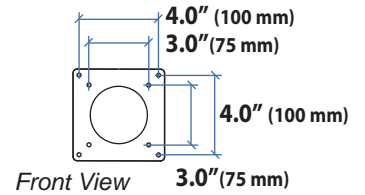

MXV Desk Monitor Arm

Dimensions

Monitor Interface Bracket

Arm in full up position: **19.1" (485 mm)**
 Arm at max extension: **22.2" (562 mm)**
 Arm in full down position: **19.6" (498 mm)**

Arm in full up position: **8.2" (210 mm)**
 Arm at max extension: **11.3" (287 mm)**
 Arm in full down position: **8.7" (223 mm)**

MXV Desk Monitor Arm

Dimensions

© 2020 Ergotron, Inc. rev. 12/14/2020 DIM-mxvlptc Content is subject to change without notification

Americas Sales and Corporate Headquarter	EMEA Sales	APAC Sales	Worldwide OEM Sales
St. Paul, MN USA (800) 888-8458 +1-651-681-7600 www.ergotron.com insidesales@ergotron.com	Amersfoort, The Netherlands +31 33 45 45 600 www.ergotron.com info.eu@ergotron.com	Sydney, Australia www.ergotron.com apaccustomerservice@ergotron.com	www.ergotron.com info.oem@ergotron.com

MXV Desk Monitor Arm

Weight Capacity
 7 - 20 lbs (3.2 - 9.1 kg)
 Monitor depth greater than 2.5" (64 mm) may diminish capacity.
 Call Ergotron for more information.

Range of Motion

Americas Sales and Corporate Headquarter