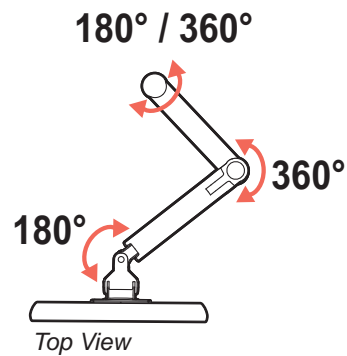

MXV Desk Monitor Arm

Dimensions

Monitor Interface Bracket

Arm in full up position: **19.1" (485 mm)**
 Arm at max extension: **22.2" (562 mm)**
 Arm in full down position: **19.6" (498 mm)**

Arm in full up position: **8.2" (210 mm)**
 Arm at max extension: **11.3" (287 mm)**
 Arm in full down position: **8.7" (223 mm)**

MXV Desk Monitor Arm

Dimensions

© 2020 Ergotron, Inc. rev. 12/14/2020 DIM-mxvlptc Content is subject to change without notification

Americas Sales and Corporate Headquarter	EMEA Sales	APAC Sales	Worldwide OEM Sales
St. Paul, MN USA (800) 888-8458 +1-651-681-7600 www.ergotron.com insidesales@ergotron.com	Amersfoort, The Netherlands +31 33 45 45 600 www.ergotron.com info.eu@ergotron.com	Sydney, Australia www.ergotron.com apaccustomerservice@ergotron.com	www.ergotron.com info.oem@ergotron.com

MXV Desk Monitor Arm

Weight Capacity
 7 - 20 lbs (3.2 - 9.1 kg)
 Monitor depth greater than 2.5" (64 mm) may diminish capacity.
 Call Ergotron for more information.

Range of Motion

Americas Sales and Corporate Headquarter