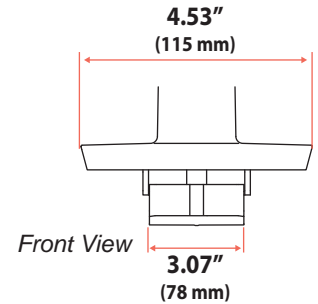

MXV Desk Monitor Arm

Dimensions

Monitor Interface Bracket

Arm in full up position: **19.1" (485 mm)**
 Arm at max extension: **22.2" (562 mm)**
 Arm in full down position: **19.6" (498 mm)**

Arm in full up position: **8.2" (210 mm)**
 Arm at max extension: **11.3" (287 mm)**
 Arm in full down position: **8.7" (223 mm)**

MXV Desk Monitor Arm

Dimensions

© 2020 Ergotron, Inc. rev. 12/14/2020 DIM-mxvlptc Content is subject to change without notification

Americas Sales and Corporate Headquarter	EMEA Sales	APAC Sales	Worldwide OEM Sales
St. Paul, MN USA (800) 888-8458 +1-651-681-7600 www.ergotron.com insidesales@ergotron.com	Amersfoort, The Netherlands +31 33 45 45 600 www.ergotron.com info.eu@ergotron.com	Sydney, Australia www.ergotron.com apaccustomerservice@ergotron.com	www.ergotron.com info.oem@ergotron.com

MXV Desk Monitor Arm

Weight Capacity
 7 - 20 lbs (3.2 - 9.1 kg)
 Monitor depth greater than 2.5" (64 mm) may diminish capacity.
 Call Ergotron for more information.

Range of Motion

Americas Sales and Corporate Headquarter