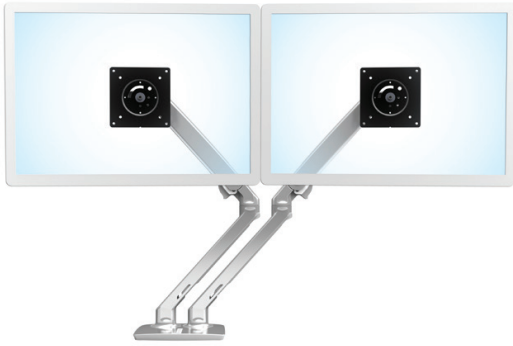

MXV Desk Monitor Arm

POLISHED ALUMINUM MXV DESK DUAL MONITOR ARM