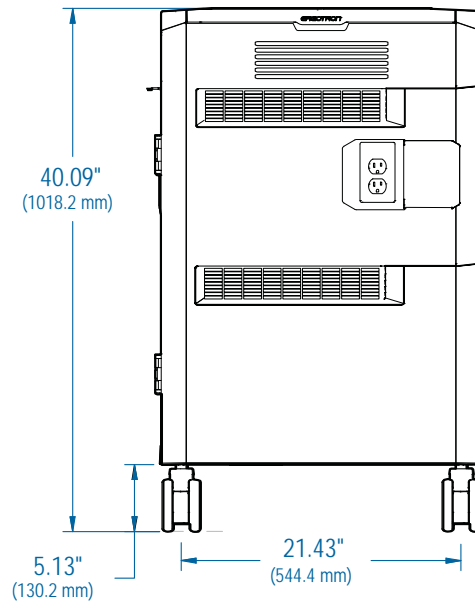

Ergotron® PS Laptop Carts

Dimensional Illustrations

Front View

Auxillary Outlet Side View

Cord Bay Side View

Top View

Maximum laptop/tablet size

- Individual laptop/tablet dimensions (including cover): up to 15.1 W x 11.0 D x 1.7 H in (38.4 x 28.0 x 4.3 cm)
- Individual laptop/tablet weight: ≤6.5 lb (2.9 kg)