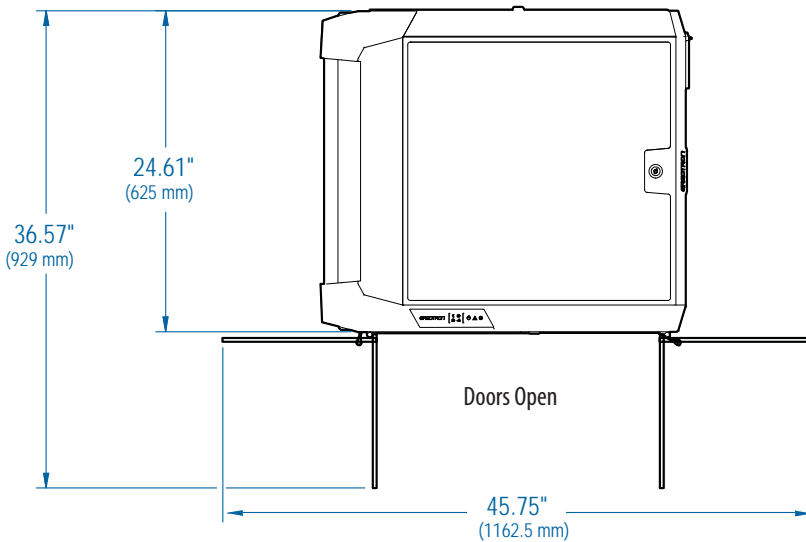

Ergotron® PS Laptop Carts

Dimensional Illustrations

Front View

Auxillary Outlet Side View

Cord Bay Side View

Top View

Maximum laptop/tablet size

- Individual laptop/tablet dimensions (including cover): up to 15.1 W x 11.0 D x 1.7 H in (38.4 x 28.0 x 4.3 cm)
- Individual laptop/tablet weight: ≤6.5 lb (2.9 kg)