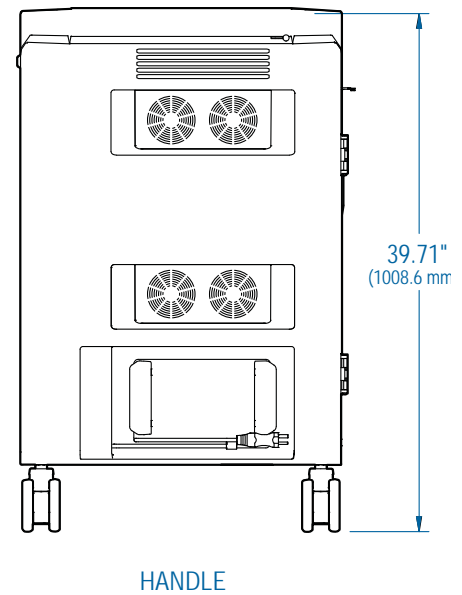

Ergotron® PS Laptop Carts

Dimensional Illustrations

Front View

Auxillary Outlet Side View

Cord Bay Side View

Top View

Maximum laptop/tablet size

- Individual laptop/tablet dimensions (including cover): up to 15.1 W x 11.0 D x 1.7 H in (38.4 x 28.0 x 4.3 cm)
- Individual laptop/tablet weight: ≤6.5 lb (2.9 kg)