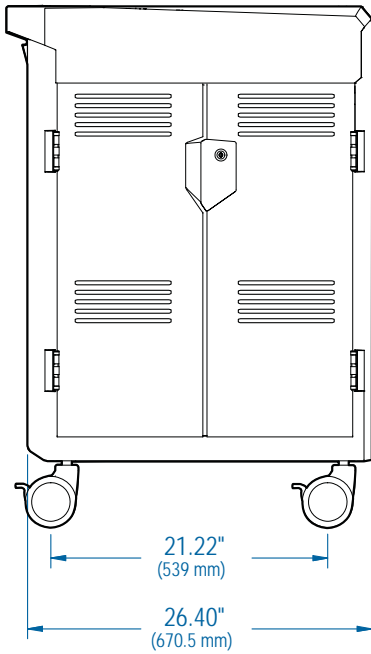

Ergotron® PS Laptop Carts

Dimensional Illustrations

Front View

Auxillary Outlet Side View

Cord Bay Side View

Top View

Maximum laptop/tablet size

- Individual laptop/tablet dimensions (including cover): up to 15.1 W x 11.0 D x 1.7 H in (38.4 x 28.0 x 4.3 cm)
- Individual laptop/tablet weight: ≤6.5 lb (2.9 kg)