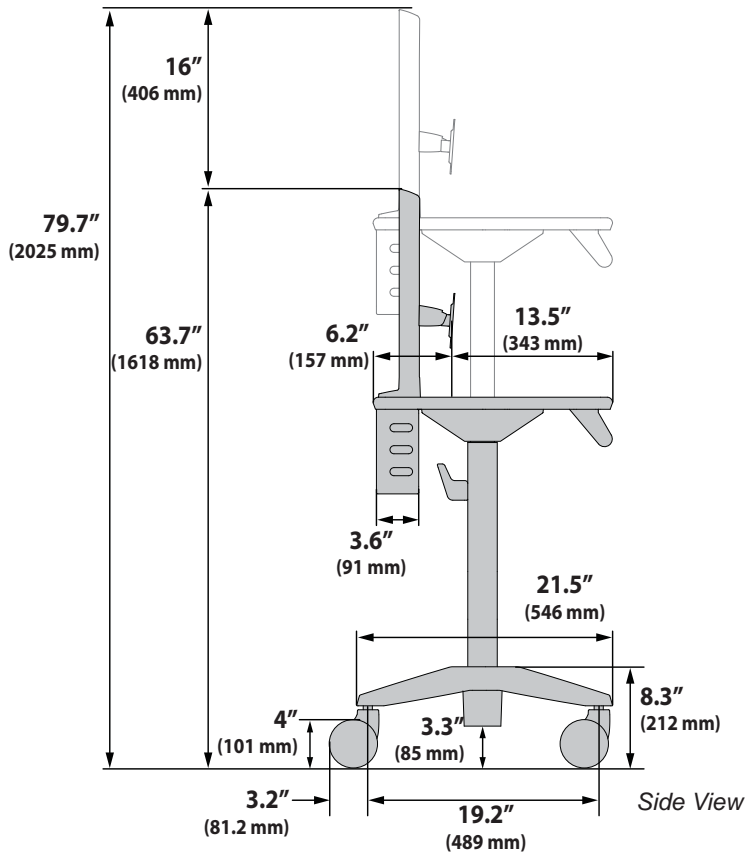

StyleView® Lean WOW™ Cart, SV10

Dimensions

Side View

© 2017 Ergotron, Inc. rev. 03/29/2019 DIM-SVLeanWOW Content is subject to change without notification

Americas Sales and Corporate Headquarters

St. Paul, MN USA
 (800) 888-8458
 +1-651-681-7600
 www.ergotron.com
 sales@ergotron.com

StyleView® Lean WOW™ Cart, SV10

Dimensions

© 2017 Ergotron, Inc. rev. 03/29/2019 DIM-SVLeanWOW Content is subject to change without notification

Americas Sales and Corporate Headquarters

St. Paul, MN USA
 (800) 888-8458
 +1-651-681-7600
www.ergotron.com
sales@ergotron.com

StyleView® Lean WOW™ Cart, SV10

Weight Capacity

Range of Motion

© 2017 Ergotron, Inc. rev. 03/29/2019 DIM-SVLeanWOW Content is subject to change without notification

Americas Sales and Corporate Headquarters