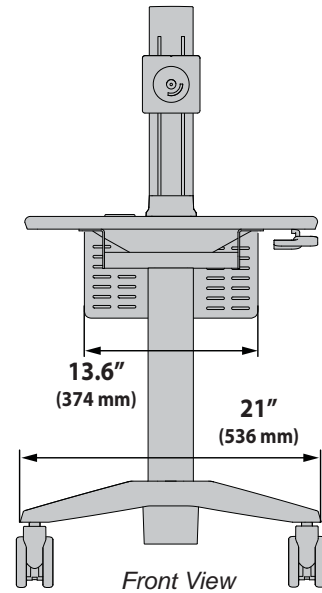

StyleView® Lean WOW™ Cart, SV10

Dimensions

Side View

© 2017 Ergotron, Inc. rev. 03/29/2019 DIM-SVLeanWOW Content is subject to change without notification

Americas Sales and Corporate Headquarters

St. Paul, MN USA
 (800) 888-8458
 +1-651-681-7600
 www.ergotron.com
 sales@ergotron.com

StyleView® Lean WOW™ Cart, SV10

Dimensions

© 2017 Ergotron, Inc. rev. 03/29/2019 DIM-SVLeanWOW Content is subject to change without notification

Americas Sales and Corporate Headquarters

St. Paul, MN USA
 (800) 888-8458
 +1-651-681-7600
www.ergotron.com
sales@ergotron.com