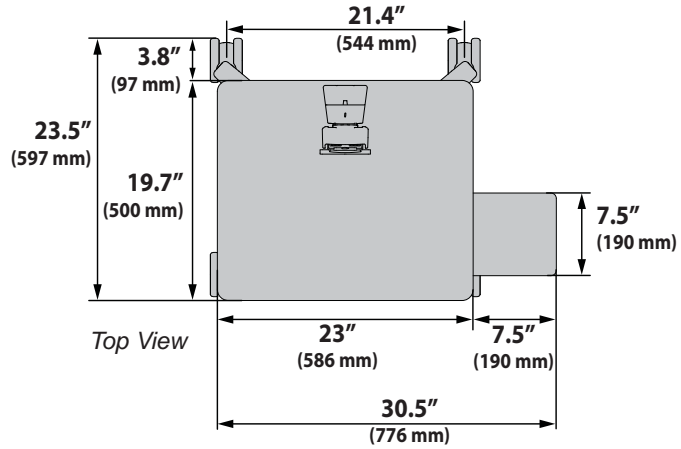

StyleView® Lean WOW™ Cart, SV10

Dimensions

Side View

© 2017 Ergotron, Inc. rev. 03/29/2019 DIM-SVLeanWOW Content is subject to change without notification

Americas Sales and Corporate Headquarters

St. Paul, MN USA
 (800) 888-8458
 +1-651-681-7600
 www.ergotron.com
 sales@ergotron.com

StyleView® Lean WOW™ Cart, SV10

Dimensions

© 2017 Ergotron, Inc. rev. 03/29/2019 DIM-SVLeanWOW Content is subject to change without notification

Americas Sales and Corporate Headquarters

St. Paul, MN USA
 (800) 888-8458
 +1-651-681-7600
www.ergotron.com
sales@ergotron.com