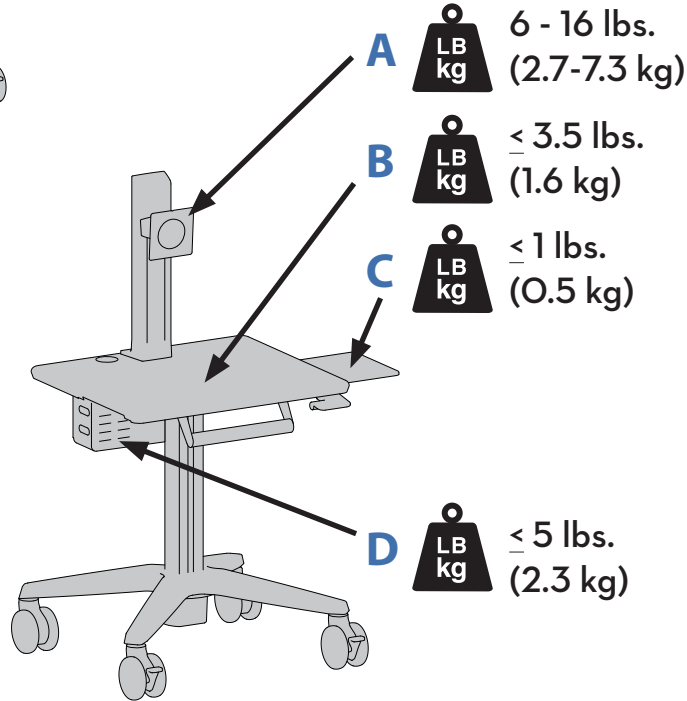

StyleView® Lean WOW™ Cart, SV10

Dimensions

© 2017 Ergotron, Inc. rev. 03/29/2019 DIM-SVLeanWOW Content is subject to change without notification

Americas Sales and Corporate Headquarters

St. Paul, MN USA
 (800) 888-8458
 +1-651-681-7600
www.ergotron.com
sales@ergotron.com

StyleView® Lean WOW™ Cart, SV10

Weight Capacity

Range of Motion

© 2017 Ergotron, Inc. rev. 03/29/2019 DIM-SVLeanWOW Content is subject to change without notification

Americas Sales and Corporate Headquarters