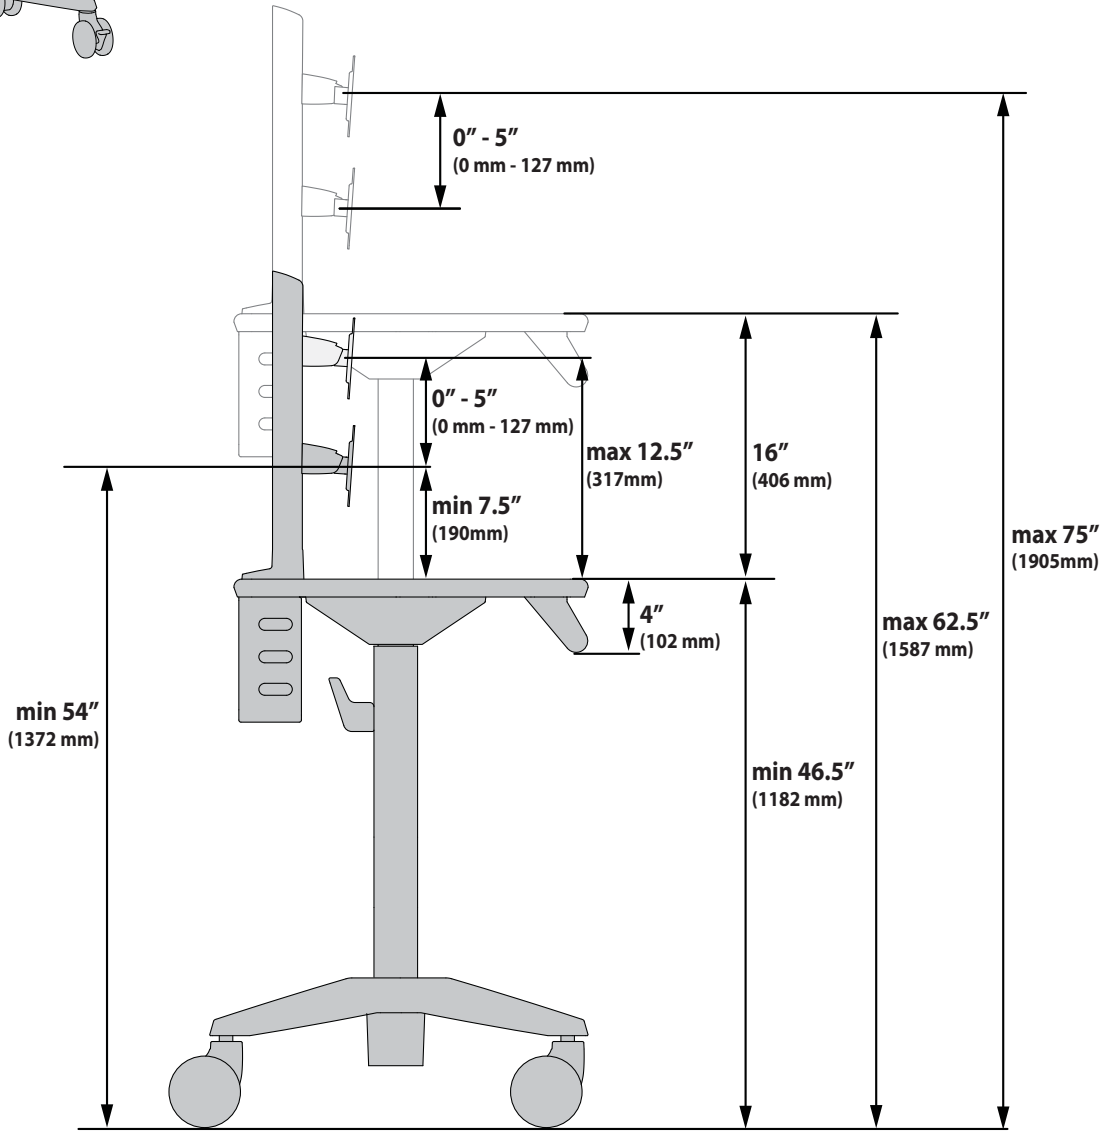

StyleView® Lean WOW™ Cart, SV10

Dimensions

Side View

© 2017 Ergotron, Inc. rev. 03/29/2019 DIM-SVLeanWOW Content is subject to change without notification

Americas Sales and Corporate Headquarters

St. Paul, MN USA
 (800) 888-8458
 +1-651-681-7600
 www.ergotron.com
 sales@ergotron.com

StyleView® Lean WOW™ Cart, SV10

Dimensions

© 2017 Ergotron, Inc. rev. 03/29/2019 DIM-SVLeanWOW Content is subject to change without notification

Americas Sales and Corporate Headquarters

St. Paul, MN USA
 (800) 888-8458
 +1-651-681-7600
www.ergotron.com
sales@ergotron.com

StyleView® Lean WOW™ Cart, SV10

Weight Capacity

Range of Motion

© 2017 Ergotron, Inc. rev. 03/29/2019 DIM-SVLeanWOW Content is subject to change without notification

Americas Sales and Corporate Headquarters