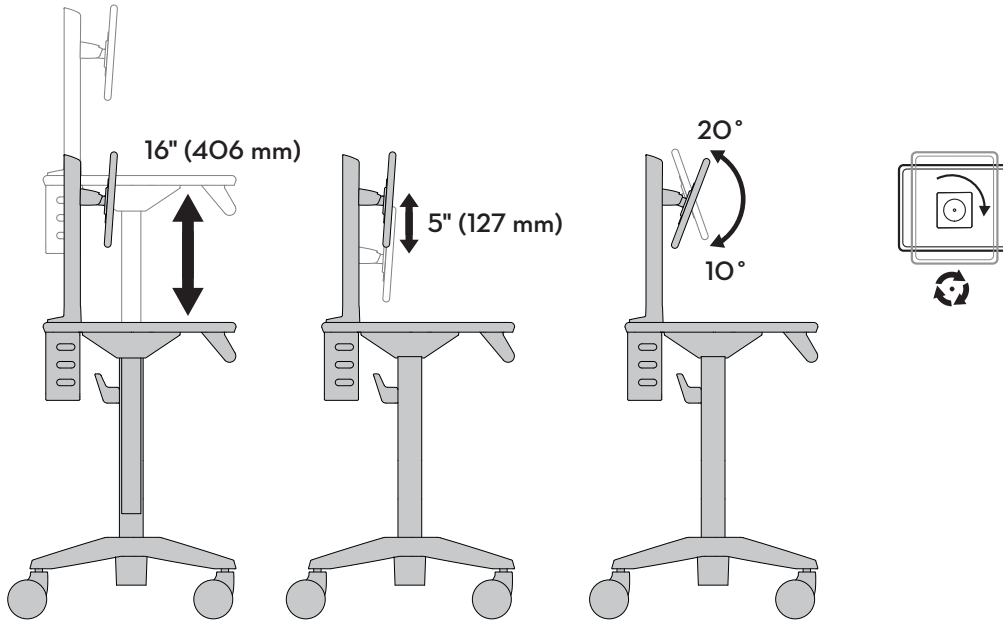

StyleView® Lean WOW™ Cart, SV10

Dimensions

© 2017 Ergotron, Inc. rev. 03/29/2019 DIM-SVLeanWOW Content is subject to change without notification

Americas Sales and Corporate Headquarters

St. Paul, MN USA
 (800) 888-8458
 +1-651-681-7600
www.ergotron.com
sales@ergotron.com

StyleView® Lean WOW™ Cart, SV10

Weight Capacity

Range of Motion

© 2017 Ergotron, Inc. rev. 03/29/2019 DIM-SVLeanWOW Content is subject to change without notification

Americas Sales and Corporate Headquarters