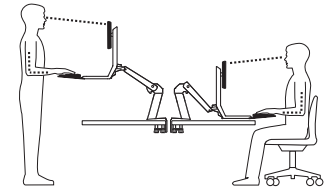

Ergotron®

WorkFit-A, Dual

Dimensional & Range of Motion Illustrations

Weight Capacity:

Portrait/Landscape rotation stop screw can be installed for 0° rotation.

Dimensions

***Attention:** Listed allowable widths assume monitor thickness is 2" (51 mm). If monitor thickness is less, allowable width may be more. Contact Ergotron for details.