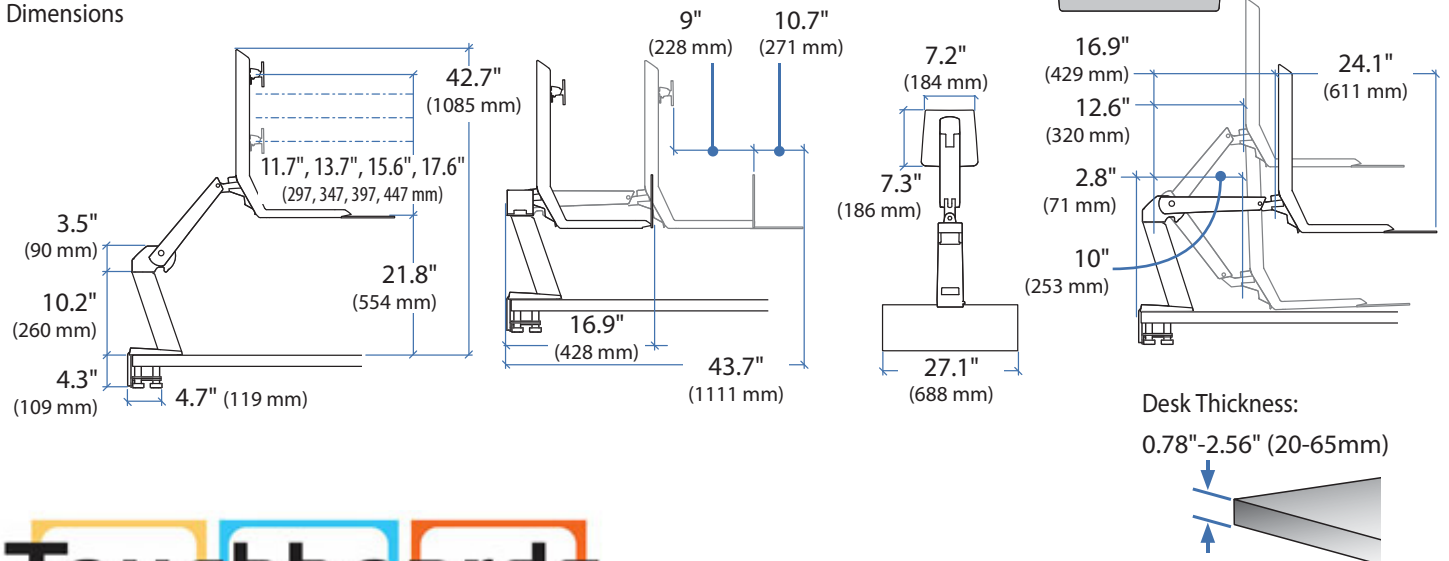

WorkFit-A, Single LCD Mount, LD

Dimensional & Range of Motion Illustrations

Weight Capacity

Range of Motion

Portrait/Landscape rotation stop screw can be installed for 0° rotation.

Dimensions

205 Westwood Ave, Long Branch, NJ 07740
 Phone: 866-94 BOARDS (26273) / (732)-222-1511
 Fax: (732)-222-7088 | E-mail: sales@touchboards.com

Ergotron®

WorkFit-A, Dual

Dimensional & Range of Motion Illustrations

Weight Capacity:

Portrait/Landscape rotation stop screw can be installed for 0° rotation.

Dimensions

***Attention:** Listed allowable widths assume monitor thickness is 2" (51 mm). If monitor thickness is less, allowable width may be more. Contact Ergotron for details.

Desk Thickness:

0.78"-2.56" (20-65mm)

© 2013 Ergotron, Inc. rev. 08/22/2013 DIM-WorkFit-All Content is subject to change without notification

Americas Sales and Corporate Headquarters

St. Paul, MN USA
 (800) 888-8458
 +1-651-681-7600
 www.ergotron.com
 sales@ergotron.com