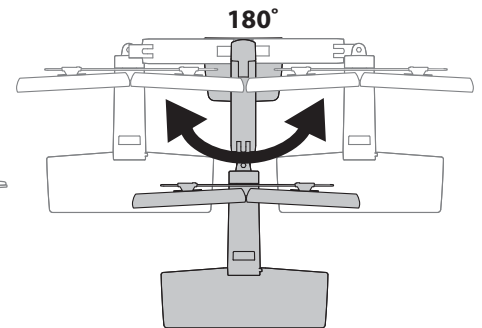

Ergotron®

WorkFit-A, Dual

Dimensional & Range of Motion Illustrations

Weight Capacity:

Portrait/Landscape rotation stop screw can be installed for 0° rotation.

Dimensions

***Attention:** Listed allowable widths assume monitor thickness is 2" (51 mm). If monitor thickness is less, allowable width may be more. Contact Ergotron for details.

Desk Thickness:

0.78"-2.56" (20-65mm)

© 2013 Ergotron, Inc. rev. 08/22/2013 DIM-WorkFit-All Content is subject to change without notification

Americas Sales and Corporate Headquarters

St. Paul, MN USA
 (800) 888-8458
 +1-651-681-7600
 www.ergotron.com
 sales@ergotron.com