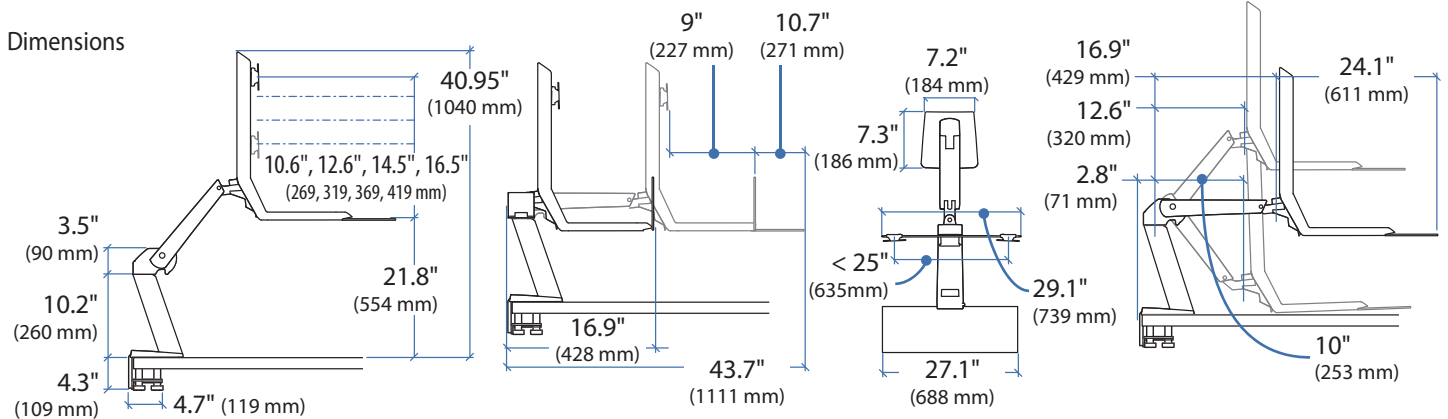

Ergotron®

WorkFit-A, Dual

Dimensional & Range of Motion Illustrations

Weight Capacity:

Portrait/Landscape rotation stop screw can be installed for 0° rotation.

Dimensions

***Attention:** Listed allowable widths assume monitor thickness is 2" (51 mm). If monitor thickness is less, allowable width may be more. Contact Ergotron for details.

Desk Thickness:

0.78"-2.56" (20-65mm)

© 2013 Ergotron, Inc. rev. 08/22/2013 DIM-WorkFit-All Content is subject to change without notification

Americas Sales and Corporate Headquarters

St. Paul, MN USA
 (800) 888-8458
 +1-651-681-7600
 www.ergotron.com
 sales@ergotron.com