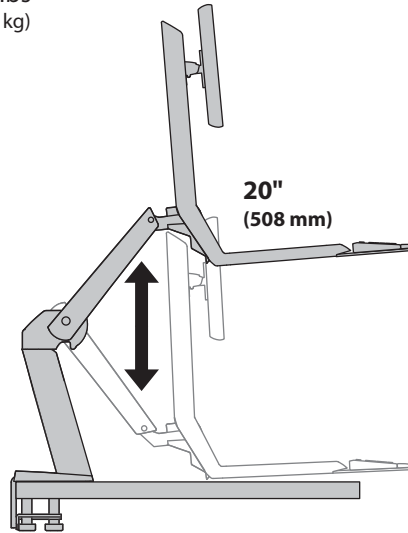

WorkFit-A, Single LCD Mount, LD

Dimensional & Range of Motion Illustrations

Weight Capacity

Range of Motion

Portrait/Landscape rotation stop screw can be installed for 0° rotation.

Dimensions

205 Westwood Ave, Long Branch, NJ 07740
 Phone: 866-94 BOARDS (26273) / (732)-222-1511
 Fax: (732)-222-7088 | E-mail: sales@touchboards.com

Ergotron®

WorkFit-A, Dual

Dimensional & Range of Motion Illustrations

Weight Capacity:

Portrait/Landscape rotation stop screw can be installed for 0° rotation.

Dimensions

***Attention:** Listed allowable widths assume monitor thickness is 2" (51 mm). If monitor thickness is less, allowable width may be more. Contact Ergotron for details.