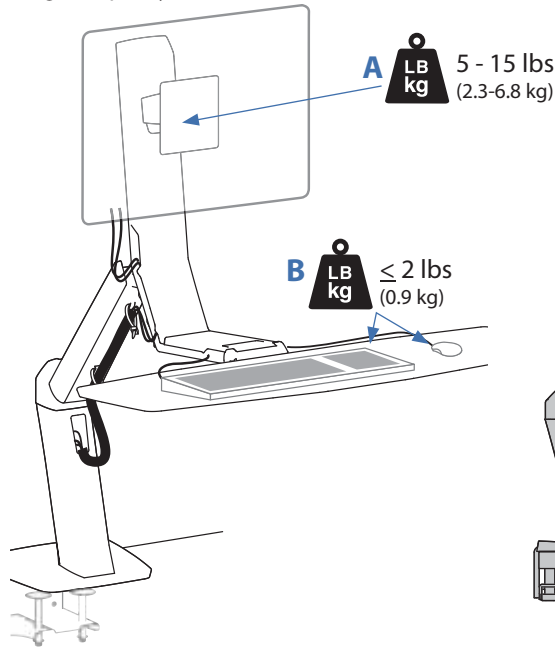

WorkFit-A, Single LCD Mount, LD

Dimensional & Range of Motion Illustrations

Weight Capacity

Range of Motion

Portrait/Landscape rotation stop screw can be installed for 0° rotation.

Dimensions

205 Westwood Ave, Long Branch, NJ 07740
 Phone: 866-94 BOARDS (26273) / (732)-222-1511
 Fax: (732)-222-7088 | E-mail: sales@touchboards.com

Ergotron®

WorkFit-A, Dual

Dimensional & Range of Motion Illustrations

Weight Capacity:

Portrait/Landscape rotation stop screw can be installed for 0° rotation.

Dimensions

***Attention:** Listed allowable widths assume monitor thickness is 2" (51 mm). If monitor thickness is less, allowable width may be more. Contact Ergotron for details.