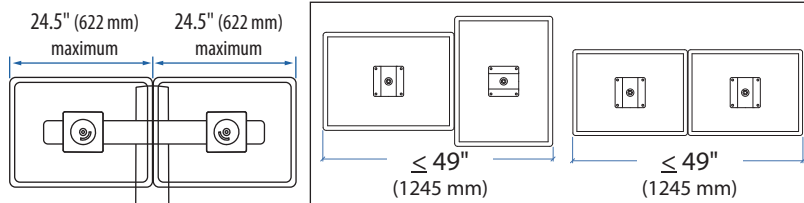

Ergotron®

WorkFit-A, Dual

Dimensional & Range of Motion Illustrations

Weight Capacity:

Portrait/Landscape rotation stop screw can be installed for 0° rotation.

Dimensions

***Attention:** Listed allowable widths assume monitor thickness is 2" (51 mm). If monitor thickness is less, allowable width may be more. Contact Ergotron for details.

Desk Thickness:

0.78"-2.56" (20-65mm)

© 2013 Ergotron, Inc. rev. 08/22/2013 DIM-WorkFit-All Content is subject to change without notification

Americas Sales and Corporate Headquarters

St. Paul, MN USA
 (800) 888-8458
 +1-651-681-7600
 www.ergotron.com
 sales@ergotron.com