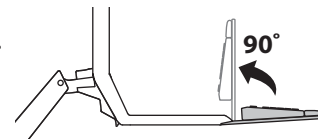

WorkFit-A, Single LCD Mount, LD

Dimensional & Range of Motion Illustrations

Weight Capacity

Range of Motion

Portrait/Landscape rotation stop screw can be installed for 0° rotation.

Dimensions

205 Westwood Ave, Long Branch, NJ 07740
 Phone: 866-94 BOARDS (26273) / (732)-222-1511
 Fax: (732)-222-7088 | E-mail: sales@touchboards.com

Ergotron®

WorkFit-A, Dual

Dimensional & Range of Motion Illustrations

Weight Capacity:

Portrait/Landscape rotation stop screw can be installed for 0° rotation.

Dimensions

***Attention:** Listed allowable widths assume monitor thickness is 2" (51 mm). If monitor thickness is less, allowable width may be more. Contact Ergotron for details.