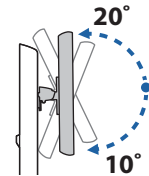

WorkFit-A, Single LCD Mount, LD

Dimensional & Range of Motion Illustrations

Weight Capacity

Range of Motion

Portrait/Landscape rotation stop screw can be installed for 0° rotation.

Dimensions

205 Westwood Ave, Long Branch, NJ 07740
 Phone: 866-94 BOARDS (26273) / (732)-222-1511
 Fax: (732)-222-7088 | E-mail: sales@touchboards.com

Ergotron®

WorkFit-A, Dual

Dimensional & Range of Motion Illustrations

Weight Capacity:

Portrait/Landscape rotation stop screw can be installed for 0° rotation.

Dimensions

***Attention:** Listed allowable widths assume monitor thickness is 2" (51 mm). If monitor thickness is less, allowable width may be more. Contact Ergotron for details.