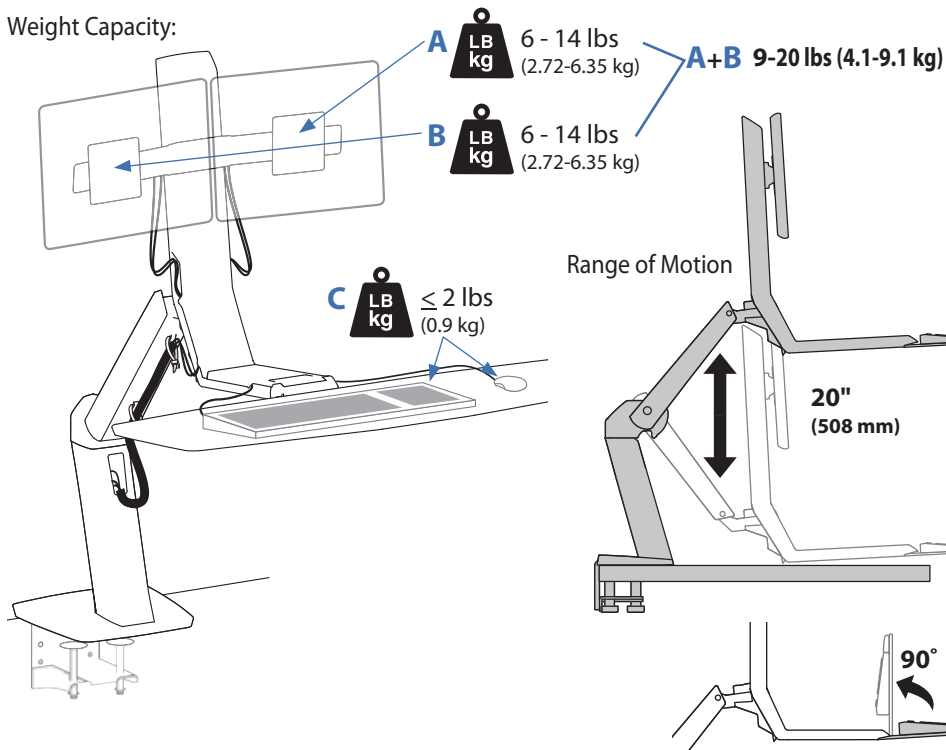

WorkFit-A, Single LCD Mount, LD

Dimensional & Range of Motion Illustrations

Weight Capacity

Range of Motion

Portrait/Landscape rotation stop screw can be installed for 0° rotation.

Dimensions

205 Westwood Ave, Long Branch, NJ 07740
 Phone: 866-94 BOARDS (26273) / (732)-222-1511
 Fax: (732)-222-7088 | E-mail: sales@touchboards.com

Ergotron®

WorkFit-A, Dual

Dimensional & Range of Motion Illustrations

Weight Capacity:

Portrait/Landscape rotation stop screw can be installed for 0° rotation.

Dimensions

***Attention:** Listed allowable widths assume monitor thickness is 2" (51 mm). If monitor thickness is less, allowable width may be more. Contact Ergotron for details.

Desk Thickness:

0.78"-2.56" (20-65mm)

© 2013 Ergotron, Inc. rev. 08/22/2013 DIM-WorkFit-All Content is subject to change without notification

Americas Sales and Corporate Headquarters

St. Paul, MN USA
 (800) 888-8458
 +1-651-681-7600
 www.ergotron.com
 sales@ergotron.com