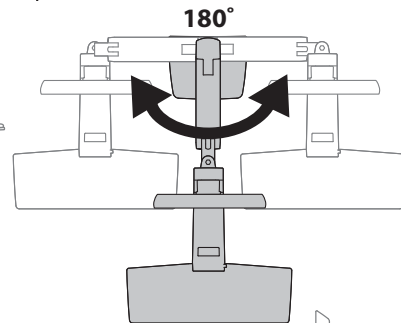

WorkFit-A, Single LCD Mount, LD

Dimensional & Range of Motion Illustrations

Weight Capacity

Range of Motion

Portrait/Landscape rotation stop screw can be installed for 0° rotation.

Dimensions

205 Westwood Ave, Long Branch, NJ 07740
 Phone: 866-94 BOARDS (26273) / (732)-222-1511
 Fax: (732)-222-7088 | E-mail: sales@touchboards.com

Ergotron®

WorkFit-A, Dual

Dimensional & Range of Motion Illustrations

Weight Capacity:

Portrait/Landscape rotation stop screw can be installed for 0° rotation.

Dimensions

***Attention:** Listed allowable widths assume monitor thickness is 2" (51 mm). If monitor thickness is less, allowable width may be more. Contact Ergotron for details.