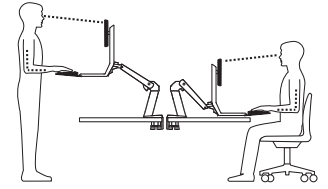

WorkFit-A, Single LCD Mount, LD

Dimensional & Range of Motion Illustrations

Weight Capacity

Range of Motion

Portrait/Landscape rotation stop screw can be installed for 0° rotation.

Dimensions

205 Westwood Ave, Long Branch, NJ 07740
 Phone: 866-94 BOARDS (26273) / (732)-222-1511
 Fax: (732)-222-7088 | E-mail: sales@touchboards.com

Ergotron®

WorkFit-A, Dual

Dimensional & Range of Motion Illustrations

Weight Capacity:

Portrait/Landscape rotation stop screw can be installed for 0° rotation.

Dimensions

***Attention:** Listed allowable widths assume monitor thickness is 2" (51 mm). If monitor thickness is less, allowable width may be more. Contact Ergotron for details.