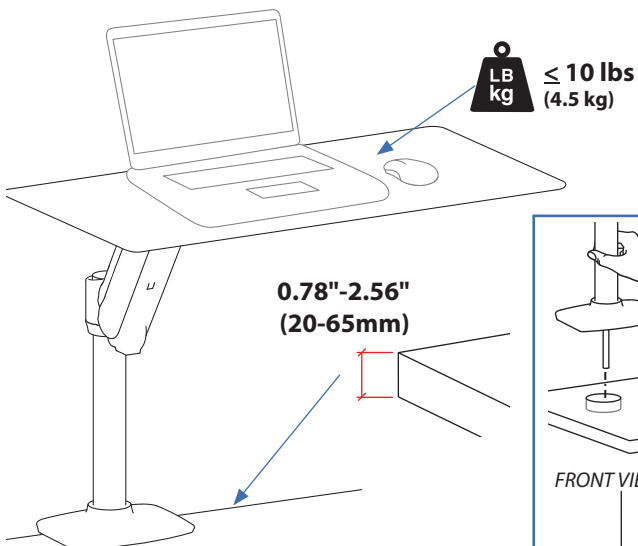

### WorkFit-P, Platinum

205 Westwood Ave, Long Branch, NJ 07740  
 Phone: 866-94 BOARDS (26273) / (732)-222-1511  
 Fax: (732)-222-7088 | E-mail: sales@touchboards.com

© 2014 Ergotron, Inc. rev. 09/26/2014 DIM-WorkFit-Pa Content is subject to change without notification