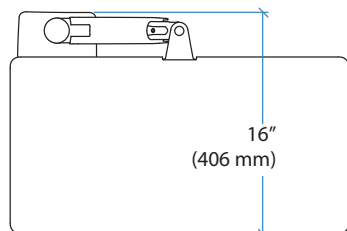

### WorkFit-P, Platinum

205 Westwood Ave, Long Branch, NJ 07740  
 Phone: 866-94 BOARDS (26273) / (732)-222-1511  
 Fax: (732)-222-7088 | E-mail: sales@touchboards.com

© 2014 Ergotron, Inc. rev. 09/26/2014 DIM-WorkFit-Pa Content is subject to change without notification