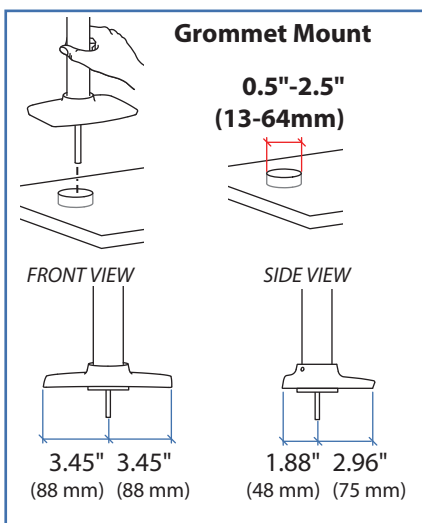

### WorkFit-P, Platinum

205 Westwood Ave, Long Branch, NJ 07740  
 Phone: 866-94 BOARDS (26273) / (732)-222-1511  
 Fax: (732)-222-7088 | E-mail: sales@touchboards.com

© 2014 Ergotron, Inc. rev. 09/26/2014 DIM-WorkFit-Pa Content is subject to change without notification