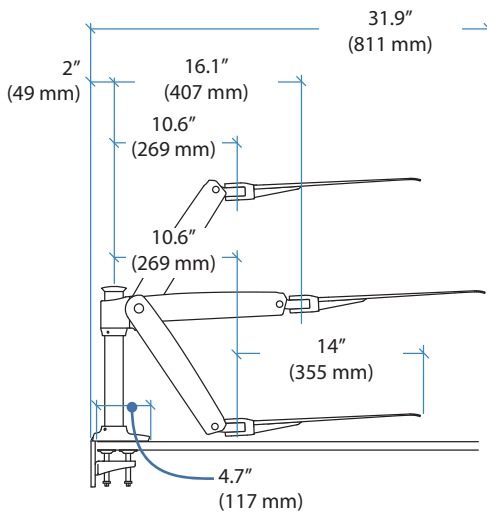

### WorkFit-P, Platinum

205 Westwood Ave, Long Branch, NJ 07740  
 Phone: 866-94 BOARDS (26273) / (732)-222-1511  
 Fax: (732)-222-7088 | E-mail: sales@touchboards.com

© 2014 Ergotron, Inc. rev. 09/26/2014 DIM-WorkFit-Pa Content is subject to change without notification