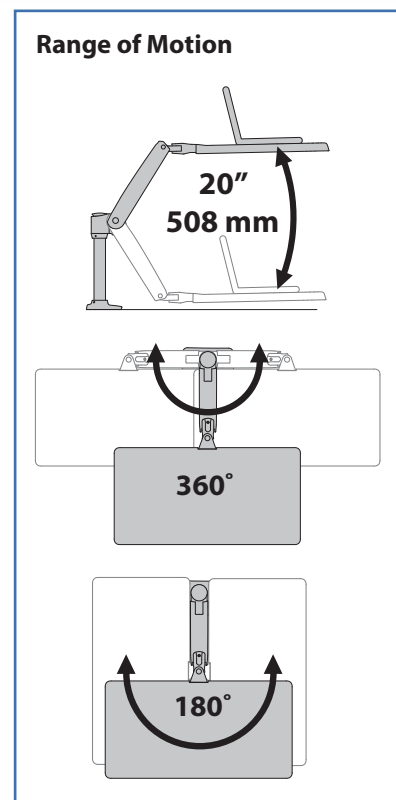

### WorkFit-P, Platinum

205 Westwood Ave, Long Branch, NJ 07740  
 Phone: 866-94 BOARDS (26273) / (732)-222-1511  
 Fax: (732)-222-7088 | E-mail: sales@touchboards.com

© 2014 Ergotron, Inc. rev. 09/26/2014 DIM-WorkFit-Pa Content is subject to change without notification