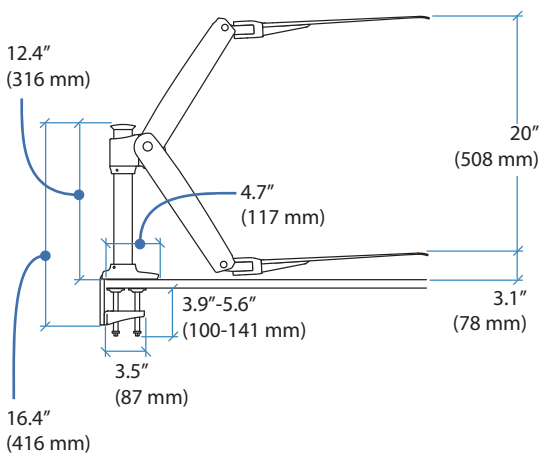

### WorkFit-P, Platinum

205 Westwood Ave, Long Branch, NJ 07740  
 Phone: 866-94 BOARDS (26273) / (732)-222-1511  
 Fax: (732)-222-7088 | E-mail: sales@touchboards.com

© 2014 Ergotron, Inc. rev. 09/26/2014 DIM-WorkFit-Pa Content is subject to change without notification