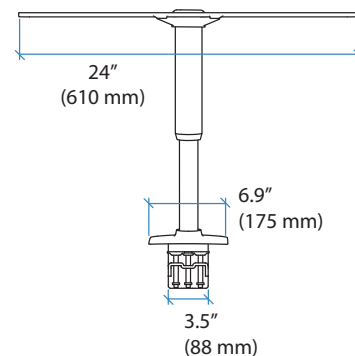

### WorkFit-P, Platinum

205 Westwood Ave, Long Branch, NJ 07740  
 Phone: 866-94 BOARDS (26273) / (732)-222-1511  
 Fax: (732)-222-7088 | E-mail: sales@touchboards.com

© 2014 Ergotron, Inc. rev. 09/26/2014 DIM-WorkFit-Pa Content is subject to change without notification