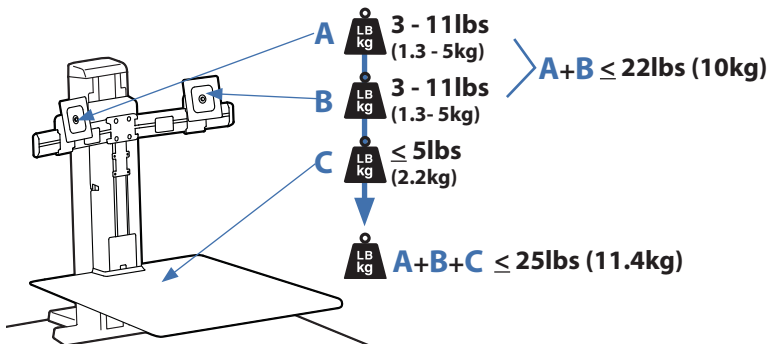

Ergotron®

Workfit-SR, Dual Monitor

Dimensional and Range
of Motion Illustrations

Side View

© 2015 Ergotron, Inc. rev. 1/29/16 DIM-WorkFitSR_DualMonitor Content is subject to change without notification

Americas Sales and Corporate Headquarters