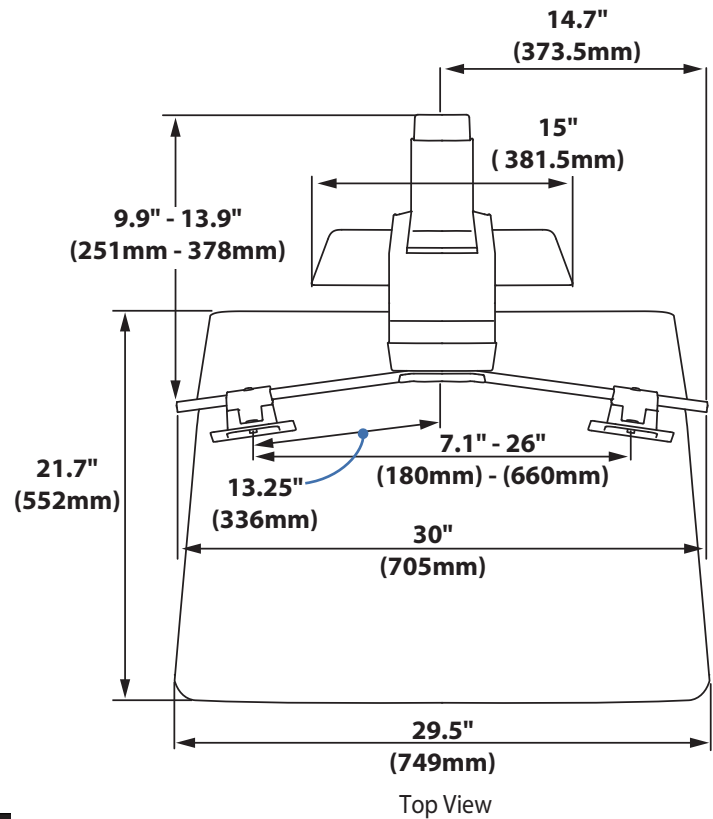

Ergotron®

Workfit-SR, Dual Monitor

Dimensional and Range
of Motion Illustrations

Side View

© 2015 Ergotron, Inc. rev. 1/29/16 DIM-WorkFitSR_DualMonitor Content is subject to change without notification

Americas Sales and Corporate Headquarters