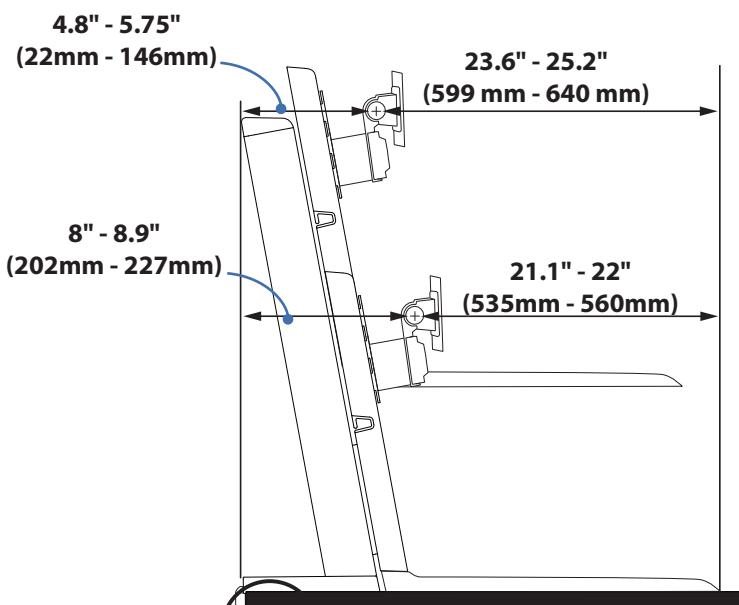

Ergotron®

Workfit-SR, Dual Monitor

Dimensional and Range
of Motion Illustrations

Side View

© 2015 Ergotron, Inc. rev. 1/29/16 DIM-WorkFitSR_DualMonitor Content is subject to change without notification

Americas Sales and Corporate Headquarters