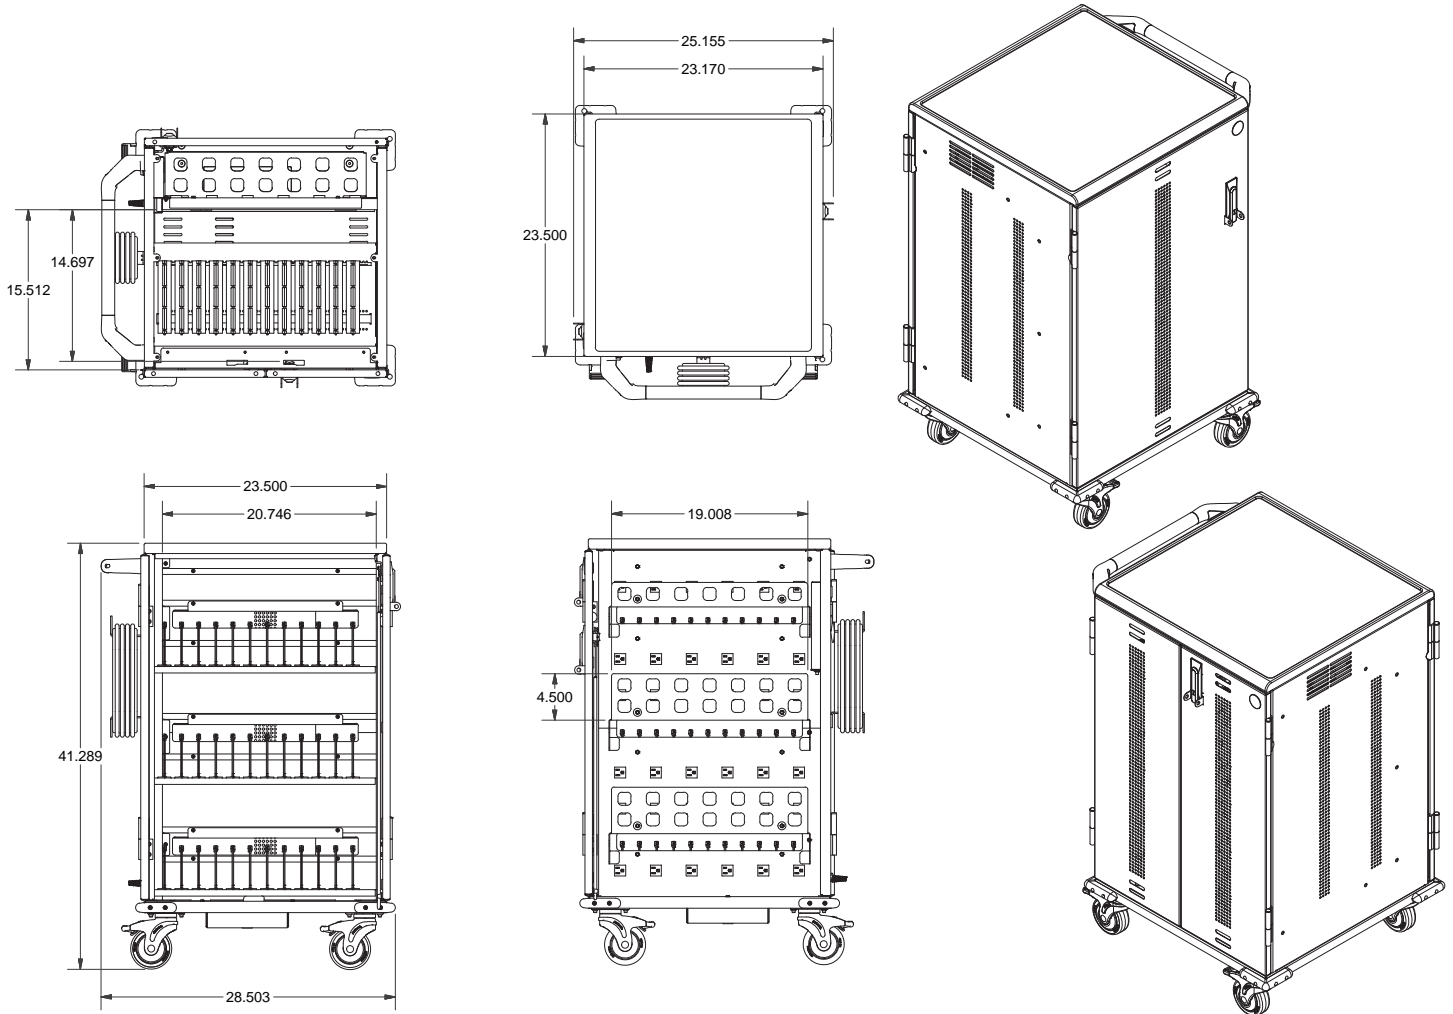

YES36 Charging Cart for Mini-Laptops

© 2015 Ergotron, Inc. rev. 01/05/16 Dim-Anthro-YESMORGMPW4 Content is subject to change without notification

**Americas Sales and
Corporate Headquarters**

St. Paul, MN USA
(800) 888-8458
+1-651-681-7600
www.ergotron.com
sales@ergotron.com