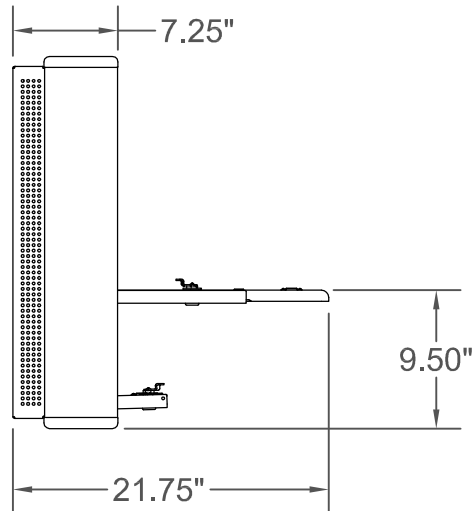

Touchboards

205 Westwood Ave, Long Branch, NJ 07740
Phone: 866-94 BOARDS (26273) / (732)-222-1511
Fax: (732)-222-7088 | E-mail: sales@touchboards.com

Revisions

PARTS SHOWN NOT TO SCALE

This document contains proprietary information of Anthro Corporation
Copyright 2004 Anthro Corporation
All Rights Reserved

Tolerance .XX ± .025
.XXX ± .015
.XXXX ± .0150
Angular X ± 1°

Technology Furniture
10450 SW Manhasset Dr
Tualatin, OR 97062
Phone (503) 691-2556
Fax (503) 691-2409

anthro.com

Part Description:
eNOOK 2

Anthro Part Number:
ek3616xx

Prototype #: N/A

Surface Area: N/A

Material: VARIOUS

Drawn By: *CwG468*

Date: 1/27/2006

Rev

C