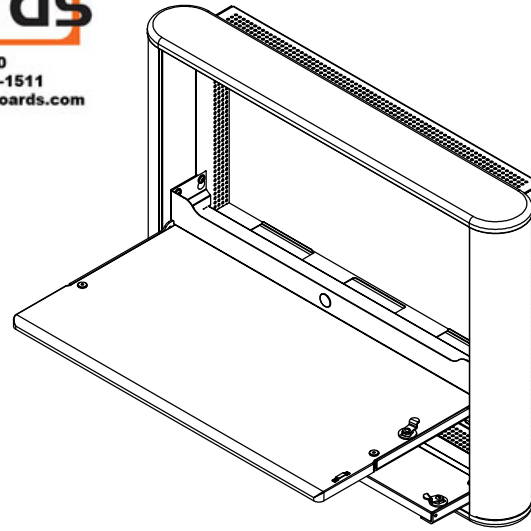

Touchboards

205 Westwood Ave, Long Branch, NJ 07740
Phone: 866-94 BOARDS (26273) / (732)-222-1511
Fax: (732)-222-7088 | E-mail: sales@touchboards.com

Revisions

PARTS SHOWN NOT TO SCALE

This document contains proprietary information of Anthro Corporation
Copyright 2004 Anthro Corporation
All Rights Reserved

Tolerance .XX ± .025
.XXX ± .015
.XXXX ± .0150
Angular X ± 1°

Technology Furniture
10450 SW Manhasset Dr
Tualatin, OR 97062
Phone (503) 691-2556
Fax (503) 691-2409

anthro.com

Part Description:
eNOOK 2

Anthro Part Number:
ek3616xx

Prototype #: N/A

Surface Area: N/A

Material: VARIOUS

Drawn By: *CwG468*

Date: 1/27/2006

Rev

C