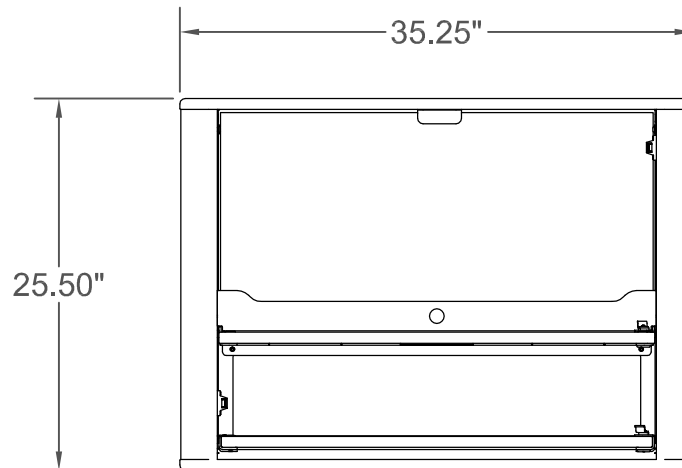

Touchboards

205 Westwood Ave, Long Branch, NJ 07740
Phone: 866-94 BOARDS (26273) / (732)-222-1511
Fax: (732)-222-7088 | E-mail: sales@touchboards.com

Revisions

PARTS SHOWN NOT TO SCALE

This document contains proprietary information of Anthro Corporation
Copyright 2004 Anthro Corporation
All Rights Reserved

Tolerance .XX ± .025
.XXX ± .015
.XXXX ± .0150
Angular X ± 1°

Technology Furniture
10450 SW Manhasset Dr
Tualatin, OR 97062
Phone (503) 691-2556
Fax (503) 691-2409

anthro.com

Part Description:
eNOOK 2

Anthro Part Number:
ek3616xx

Prototype #: N/A

Surface Area: N/A

Material: VARIOUS

Drawn By: *CwG468*

Date: 1/27/2006

Rev

C