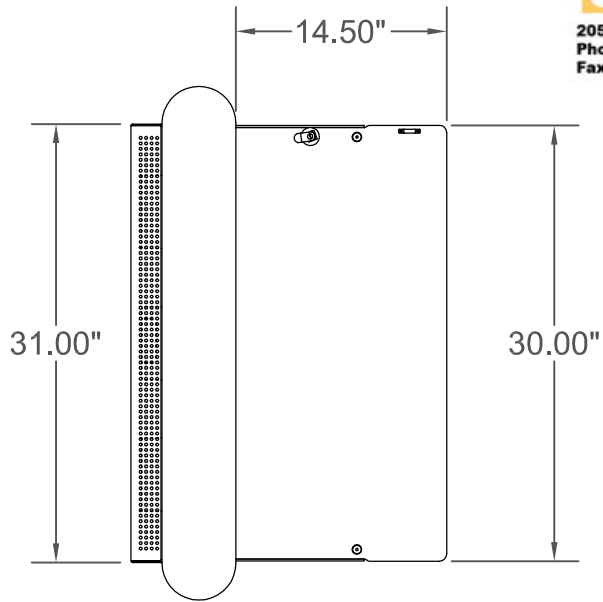

Touchboards

205 Westwood Ave, Long Branch, NJ 07740
Phone: 866-94 BOARDS (26273) / (732)-222-1511
Fax: (732)-222-7088 | E-mail: sales@touchboards.com

Revisions

PARTS SHOWN NOT TO SCALE

This document contains proprietary information of Anthro Corporation
Copyright 2004 Anthro Corporation
All Rights Reserved

Tolerance .XX ± .025
.XXX ± .015
.XXXX ± .0150
Angular X ± 1°

Technology Furniture
10450 SW Manhasset Dr
Tualatin, OR 97062
Phone (503) 691-2556
Fax (503) 691-2409

anthro.com

Part Description:
eNOOK 2

Anthro Part Number:
ek3616xx

Prototype #: N/A

Surface Area: N/A

Material: VARIOUS

Drawn By: *CwG468*

Date: 1/27/2006

Rev

C