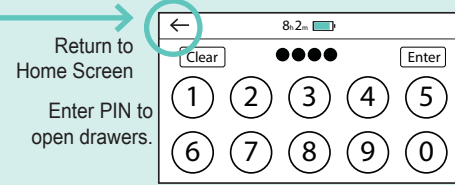

CART

Vertical Lift 22" (559 mm)

MONITOR

Lift 5" (127 mm)
 Extension 4" (102 mm)
 Tilt 65°
 Pan 180°
 P/L Rotation 360°
 (can be locked at 0°)

KEYBOARD

Extension 7.5" (191 mm)
 Tilt 10°
 Pan 170°
 Tray slides side-to-side
 for right / left mousing
 Tray removes for cleaning

TOUCH SCREEN CONTROL PANEL

Plugged in
 Unplugged / Discharging
 Plugged in / Charging
 Time remaining on battery.
 Percent of battery charge and the time the battery will be fully discharged.

Note: Carts do not charge when turned off. To Charge cart, plug in and cart will turn itself on and charge.

Drawer is UNLOCKED or Open. Press to lock.
 Drawer is LOCKED or Closed. Press to unlock.
 Imprivata single sign on.

This symbol means the lift engine has been moving too much and needs time to cool down.