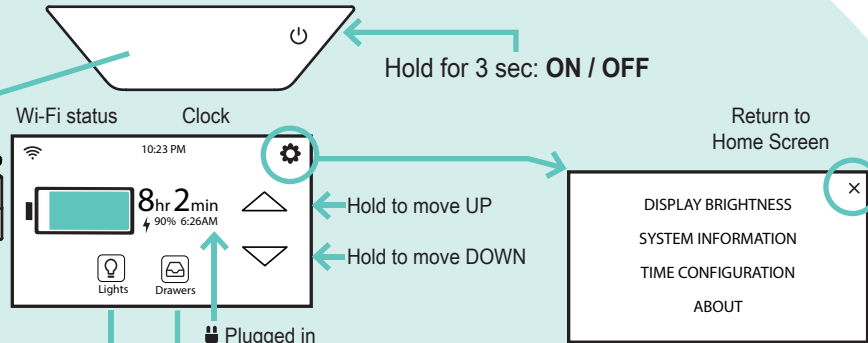

CART

Vertical Lift 22" (559 mm)

MONITOR

Lift 5" (127 mm)
 Extension 4" (102 mm)
 Tilt 65°
 Pan 180°
 P/L Rotation 360°
 (can be locked at 0°)

KEYBOARD

Extension 7.5" (191 mm)
 Tilt 10°
 Pan 170°
 Tray slides side-to-side
 for right / left mousing
 Tray removes for cleaning

TOUCH SCREEN CONTROL PANEL

Plugged in
 Unplugged / Discharging
 Plugged in / Charging
 Time remaining on battery.
 Percent of battery charge and the time the battery will be fully discharged.

Note: Carts do not charge when turned off. To Charge cart, plug in and cart will turn itself on and charge.

Drawer is UNLOCKED or Open. Press to lock.
 Drawer is LOCKED or Closed. Press to unlock.
 Imprivata single sign on.

This symbol means the lift engine has been moving too much and needs time to cool down.