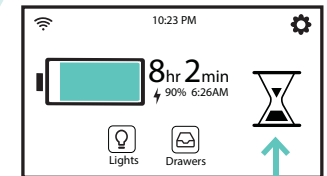

TOUCH SCREEN CONTROL PANEL

Plugged in
 Unplugged / Discharging
 Plugged in / Charging
 Time remaining on battery.
 Percent of battery charge and the time the battery will be fully discharged.

Note: Carts do not charge when turned off. To Charge cart, plug in and cart will turn itself on and charge.

Drawer is UNLOCKED or Open. Press to lock.
 Drawer is LOCKED or Closed. Press to unlock.
 Imprivata single sign on.

This symbol means the lift engine has been moving too much and needs time to cool down.