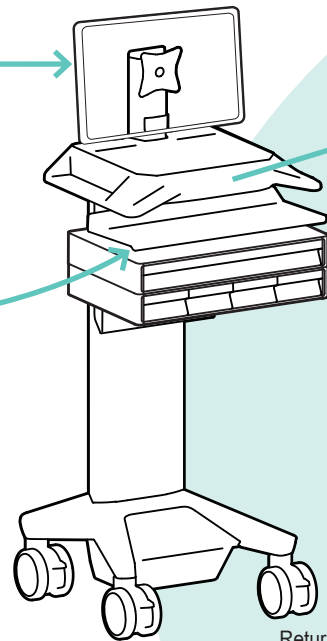

CART

Vertical Lift 22" (559 mm)

MONITOR

Lift 5" (127 mm)
 Extension 4" (102 mm)
 Tilt 65°
 Pan 180°
 P/L Rotation 360°
 (can be locked at 0°)

KEYBOARD

Extension 7.5" (191 mm)
 Tilt 10°
 Pan 170°
 Tray slides side-to-side
 for right / left mousing
 Tray removes for cleaning

TOUCH SCREEN CONTROL PANEL

Plugged in
 Unplugged / Discharging
 Plugged in / Charging
 Time remaining on battery.
 Percent of battery charge and the time the battery will be fully discharged.

Note: Carts do not charge when turned off. To Charge cart, plug in and cart will turn itself on and charge.

Drawer is UNLOCKED or Open. Press to lock.
 Drawer is LOCKED or Closed. Press to unlock.
 Imprivata single sign on.

This symbol means the lift engine has been moving too much and needs time to cool down.