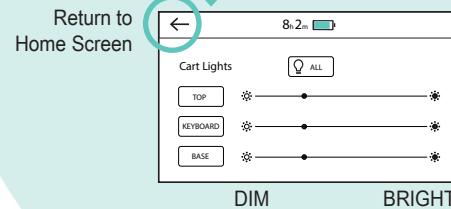

CART

Vertical Lift 22" (559 mm)

MONITOR

Lift 5" (127 mm)
 Extension 4" (102 mm)
 Tilt 65°
 Pan 180°
 P/L Rotation 360°
 (can be locked at 0°)

KEYBOARD

Extension 7.5" (191 mm)
 Tilt 10°
 Pan 170°
 Tray slides side-to-side
 for right / left mousing
 Tray removes for cleaning

TOUCH SCREEN CONTROL PANEL

Plugged in
 Unplugged / Discharging
 Plugged in / Charging
 Time remaining on battery.
 Percent of battery charge and the time the battery will be fully discharged.

Note: Carts do not charge when turned off. To Charge cart, plug in and cart will turn itself on and charge.