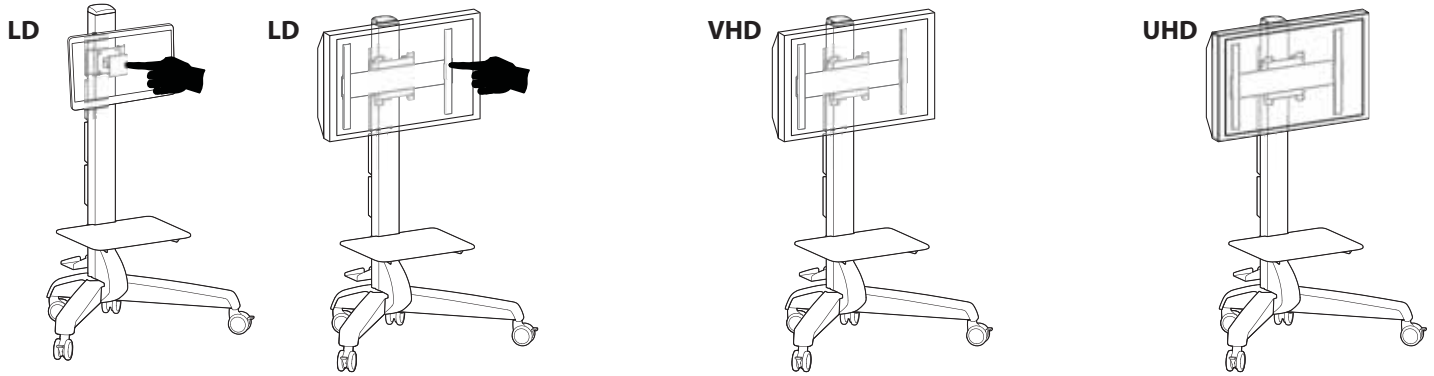

Mobile MediaCenter LD, VHD, UHD

© 2013 Ergotron, Inc. rev. 01/07/2019 DIM-NFMMC Content is subject to change without notification

Americas Sales and Corporate Headquarters

St. Paul, MN USA
(800) 888-8458
+1-651-681-7600
www.ergotron.com
sales@ergotron.com

EMEA Sales

Amersfoort, The Netherlands
+31 33 45 45 600
www.ergotron.com
info.eu@ergotron.com

APAC Sales

Tokyo, Japan
www.ergotron.com
japansupport@ergotron.com

Worldwide OEM Sales

www.ergotron.com
info.oem@ergotron.com