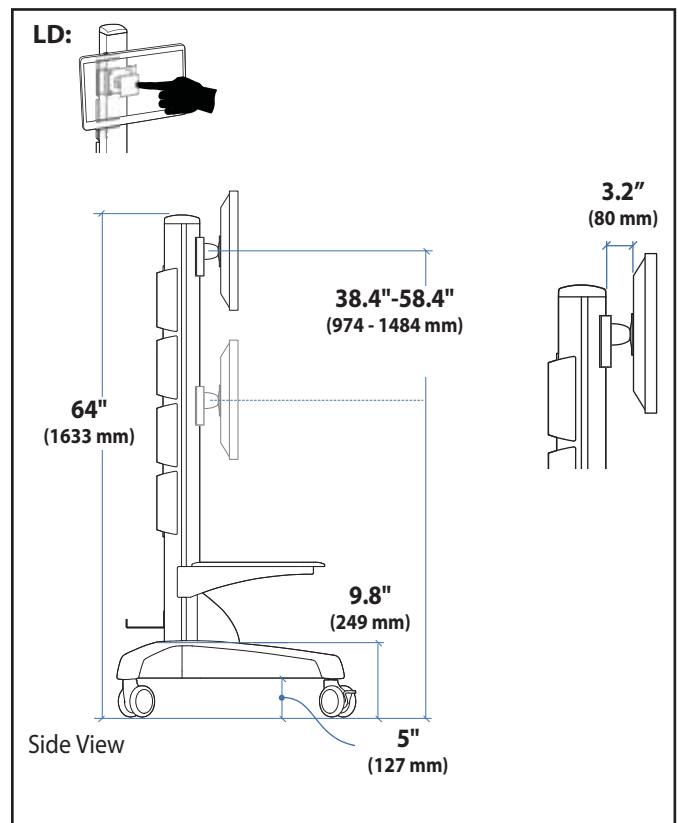

Mobile MediaCenter LD, VHD, UHD

© 2013 Ergotron, Inc. rev. 01/07/2019 DIM-NFMMC Content is subject to change without notification

Americas Sales and Corporate Headquarters

St. Paul, MN USA
(800) 888-8458
+1-651-681-7600
www.ergotron.com
sales@ergotron.com

EMEA Sales

Amersfoort, The Netherlands
+31 33 45 45 600
www.ergotron.com
info.eu@ergotron.com

APAC Sales

Tokyo, Japan
www.ergotron.com
japansupport@ergotron.com

Worldwide OEM Sales

www.ergotron.com
info.oem@ergotron.com