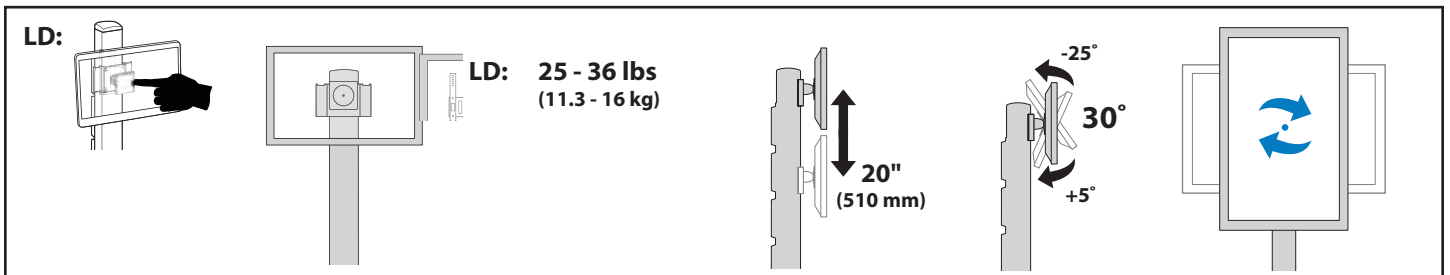

Mobile MediaCenter LD, VHD, UHD

© 2013 Ergotron, Inc. rev. 01/07/2019 DIM-NFMMC Content is subject to change without notification

Americas Sales and Corporate Headquarters

St. Paul, MN USA
(800) 888-8458
+1-651-681-7600
www.ergotron.com
sales@ergotron.com

EMEA Sales

Amersfoort, The Netherlands
+31 33 45 45 600
www.ergotron.com
info.eu@ergotron.com

APAC Sales

Tokyo, Japan
www.ergotron.com
japansupport@ergotron.com

Worldwide OEM Sales

www.ergotron.com
info.oem@ergotron.com