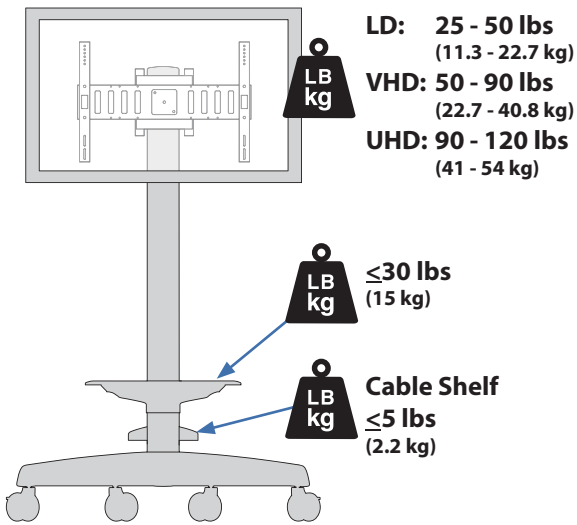

Mobile MediaCenter LD, VHD, UHD

© 2013 Ergotron, Inc. rev. 01/07/2019 DIM-NFMMC Content is subject to change without notification

Americas Sales and Corporate Headquarters

St. Paul, MN USA
(800) 888-8458
+1-651-681-7600
www.ergotron.com
sales@ergotron.com

EMEA Sales

Amersfoort, The Netherlands
+31 33 45 45 600
www.ergotron.com
info.eu@ergotron.com

APAC Sales

Tokyo, Japan
www.ergotron.com
japansupport@ergotron.com

Worldwide OEM Sales

www.ergotron.com
info.oem@ergotron.com