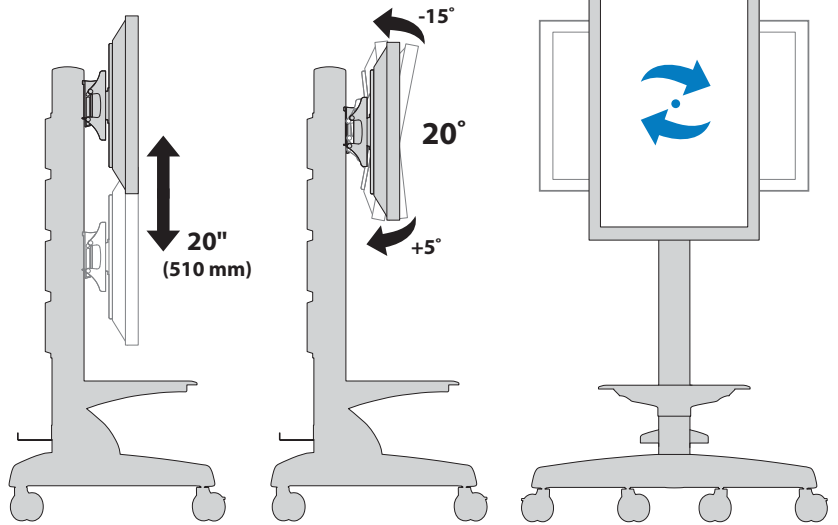

Mobile MediaCenter LD, VHD, UHD

© 2013 Ergotron, Inc. rev. 01/07/2019 DIM-NFMMC Content is subject to change without notification

Americas Sales and Corporate Headquarters

St. Paul, MN USA
(800) 888-8458
+1-651-681-7600
www.ergotron.com
sales@ergotron.com

EMEA Sales

Amersfoort, The Netherlands
+31 33 45 45 600
www.ergotron.com
info.eu@ergotron.com

APAC Sales

Tokyo, Japan
www.ergotron.com
japansupport@ergotron.com

Worldwide OEM Sales

www.ergotron.com
info.oem@ergotron.com