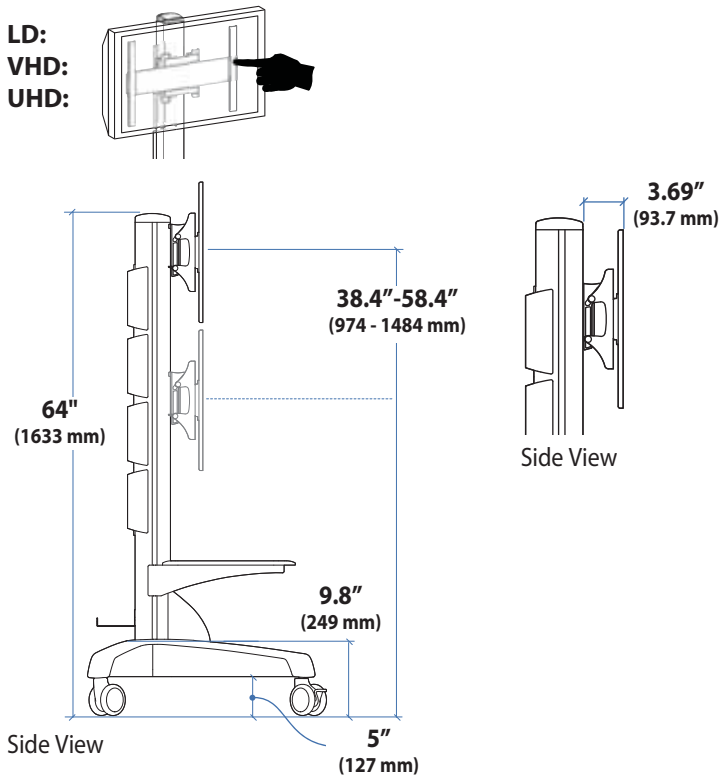

Mobile MediaCenter LD, VHD, UHD

© 2013 Ergotron, Inc. rev. 01/07/2019 DIM-NFMMC Content is subject to change without notification

Americas Sales and Corporate Headquarters

St. Paul, MN USA
(800) 888-8458
+1-651-681-7600
www.ergotron.com
sales@ergotron.com

EMEA Sales

Amersfoort, The Netherlands
+31 33 45 45 600
www.ergotron.com
info.eu@ergotron.com

APAC Sales

Tokyo, Japan
www.ergotron.com
japansupport@ergotron.com

Worldwide OEM Sales

www.ergotron.com
info.oem@ergotron.com