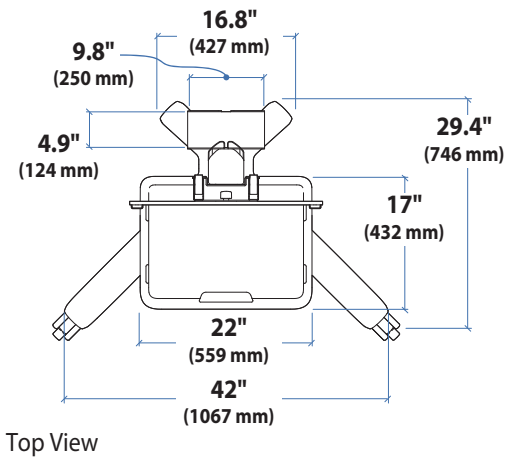

Mobile MediaCenter LD, VHD, UHD

© 2013 Ergotron, Inc. rev. 01/07/2019 DIM-NFMMC Content is subject to change without notification

Americas Sales and Corporate Headquarters

St. Paul, MN USA
(800) 888-8458
+1-651-681-7600
www.ergotron.com
sales@ergotron.com

EMEA Sales

Amersfoort, The Netherlands
+31 33 45 45 600
www.ergotron.com
info.eu@ergotron.com

APAC Sales

Tokyo, Japan
www.ergotron.com
japansupport@ergotron.com

Worldwide OEM Sales

www.ergotron.com
info.oem@ergotron.com