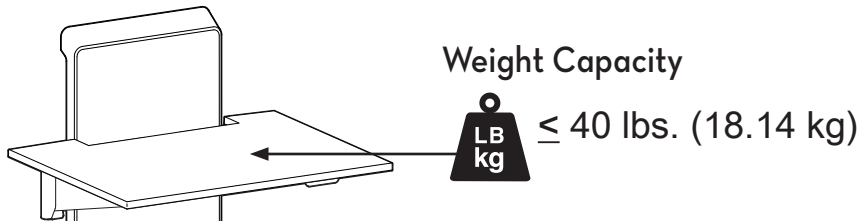

Dimensions

© 2019 Ergotron, Inc. rev. 06/10/2019 DIM-WFElevate Content is subject to change without notification

Americas Sales and Corporate Headquarter	EMEA Sales	APAC Sales	Worldwide OEM Sales
St. Paul, MN USA (800) 888-8458 +1-651-681-7600 www.ergotron.com sales@ergotron.com	Amersfoort, The Netherlands +31 33 45 45 600 www.ergotron.com info.eu@ergotron.com	Tokyo, Japan www.ergotron.com apaccustomerservice@ergotron.com	www.ergotron.com info.oem@ergotron.com

Range of Motion

Spacing Dimensions for Multiple Units