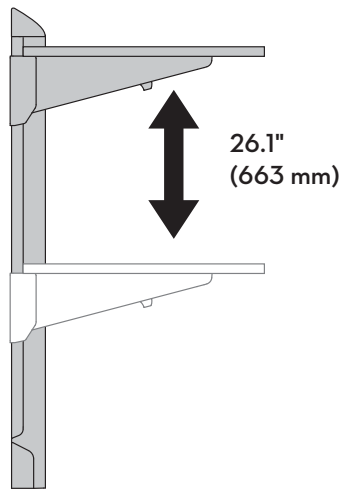

Dimensions

© 2019 Ergotron, Inc. rev. 06/10/2019 DIM-WFElevate Content is subject to change without notification

Americas Sales and Corporate Headquarter	EMEA Sales	APAC Sales	Worldwide OEM Sales
St. Paul, MN USA (800) 888-8458 +1-651-681-7600 www.ergotron.com sales@ergotron.com	Amersfoort, The Netherlands +31 33 45 45 600 www.ergotron.com info.eu@ergotron.com	Tokyo, Japan www.ergotron.com apaccustomerservice@ergotron.com	www.ergotron.com info.oem@ergotron.com

Range of Motion

Spacing Dimensions for Multiple Units