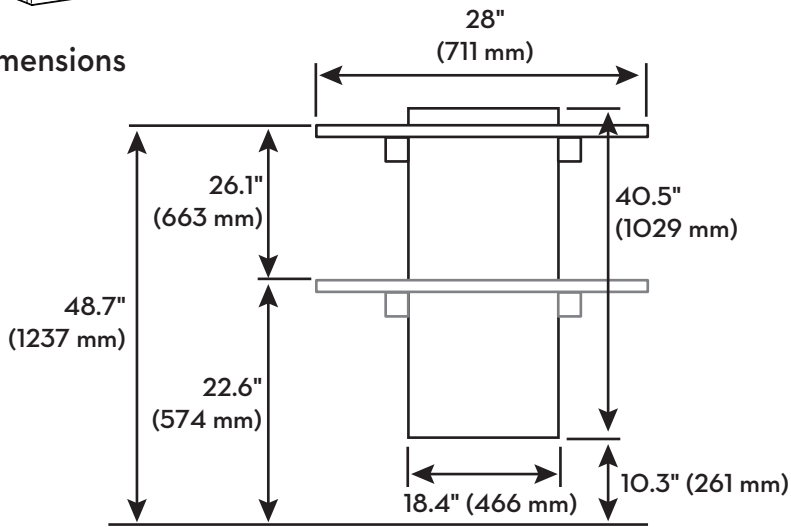

Dimensions

© 2019 Ergotron, Inc. rev. 06/10/2019 DIM-WFElevate Content is subject to change without notification

Americas Sales and Corporate Headquarter	EMEA Sales	APAC Sales	Worldwide OEM Sales
St. Paul, MN USA (800) 888-8458 +1-651-681-7600 www.ergotron.com sales@ergotron.com	Amersfoort, The Netherlands +31 33 45 45 600 www.ergotron.com info.eu@ergotron.com	Tokyo, Japan www.ergotron.com apaccustomerservice@ergotron.com	www.ergotron.com info.oem@ergotron.com

Range of Motion

Spacing Dimensions for Multiple Units