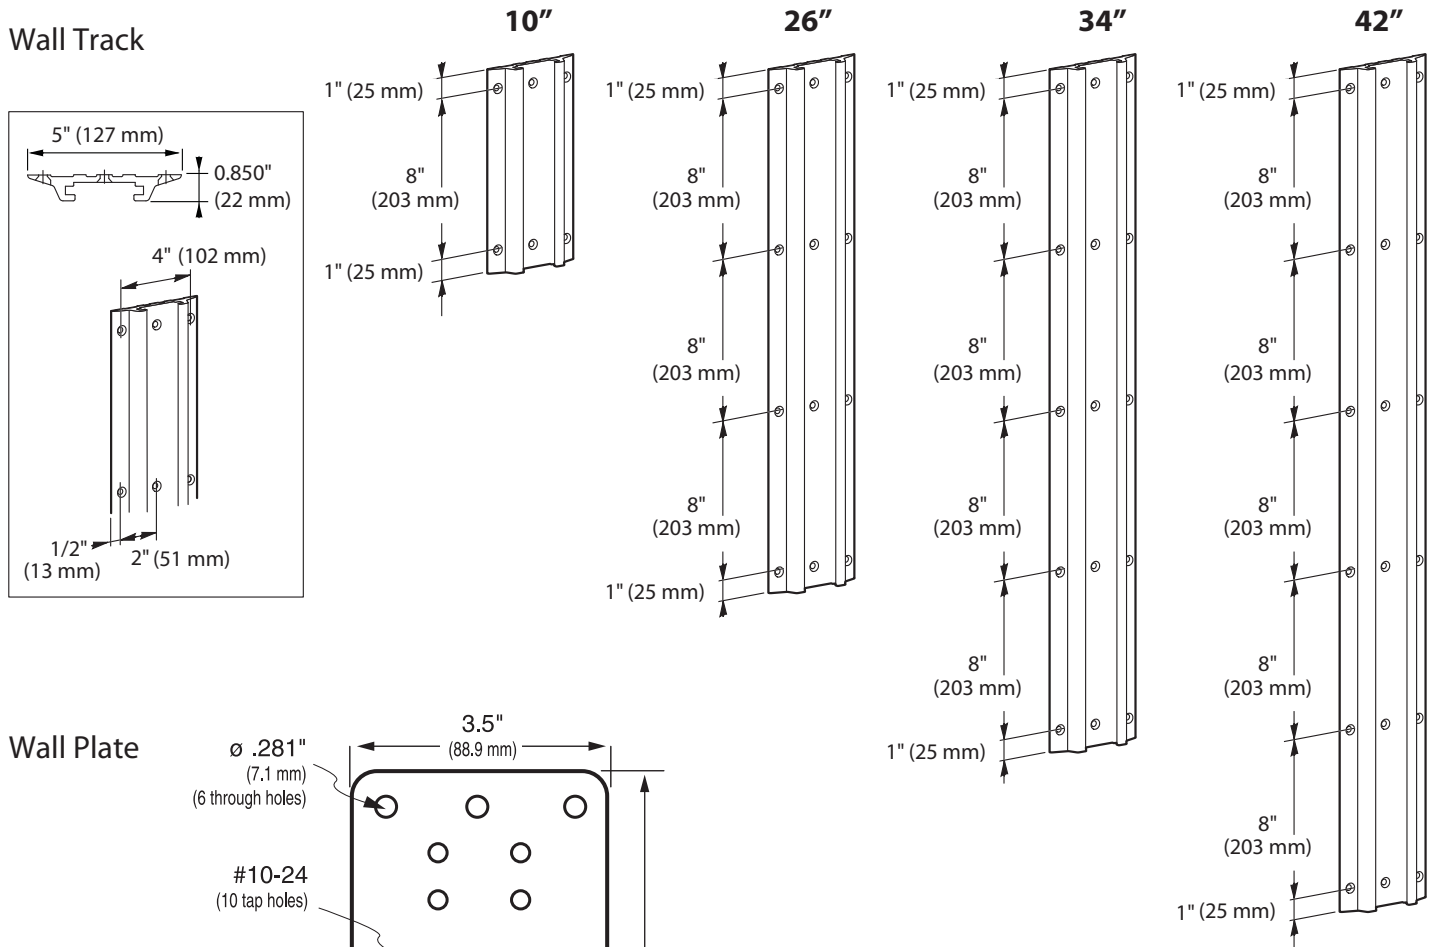

Wall Track and Wall Plate

Wall Track

Wall Plate

© 2011 Ergotron, Inc. rev. 07/12/2011 DIM-WTP Content is subject to change without notification

Americas Sales and Corporate Headquarters

St. Paul, MN USA
 (800) 888-8458
 +1-651-681-7600
 www.ergotron.com
 sales@ergotron.com