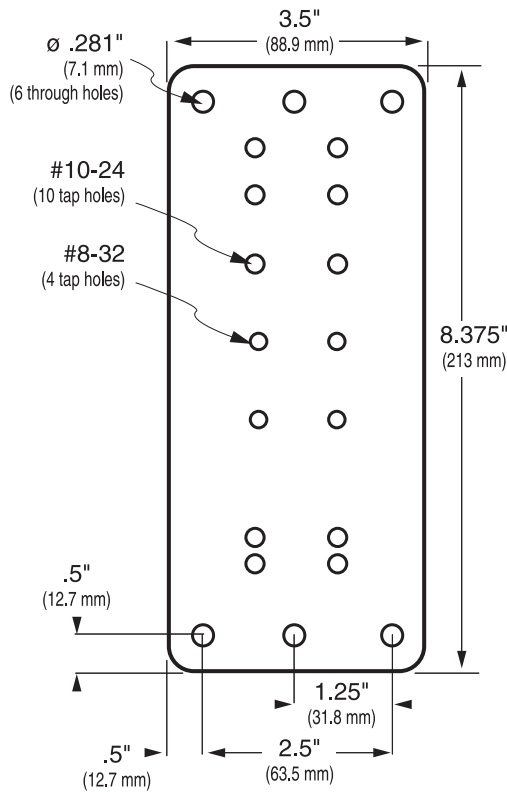

Wall Track and Wall Plate

Wall Track

Wall Plate

© 2011 Ergotron, Inc. rev. 07/12/2011 DIM-WTP Content is subject to change without notification

Americas Sales and Corporate Headquarters

St. Paul, MN USA
 (800) 888-8458
 +1-651-681-7600
 www.ergotron.com
 sales@ergotron.com