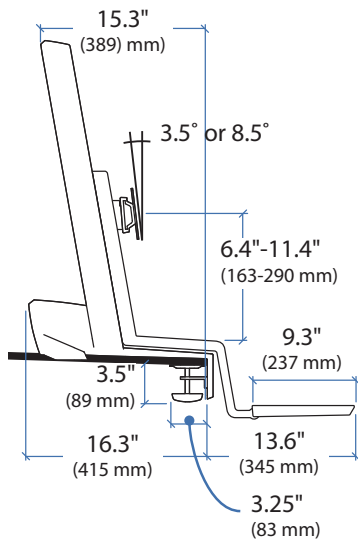

#### Dimensions

© 2014 Ergotron, Inc. rev. 12/12/2018 DIM-WFSDual **Content is subject to change without notification**

**Americas Sales and Corporate Headquarters**

St. Paul, MN USA  
(800) 888-8458  
+1-651-681-7600  
www.ergotron.com  
sales@ergotron.com

Dimensions

Lowest Position

Highest Position

Desk Thickness

Flip clamp for thicker desks:

© 2014 Ergotron, Inc. rev. 12/12/2018 DIM-WFSDual Content is subject to change without notification

**Americas Sales and Corporate Headquarters**

Actual allowable width of displays will vary slightly depending on display thickness.

Note that older versions of this product used a narrower crossbar, which accommodated monitors with screens of up to 22"