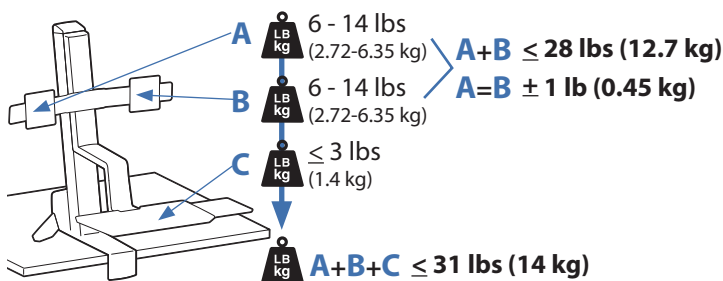

© 2014 Ergotron, Inc. rev. 12/12/2018 DIM-WFSDual Content is subject to change without notification

Americas Sales and Corporate Headquarters

St. Paul, MN USA
(800) 888-8458
+1-651-681-7600
www.ergotron.com
sales@ergotron.com

EMEA Sales

Amersfoort, The Netherlands
+31 33 45 45 600
www.ergotron.com
info.eu@ergotron.com

APAC Sales

Tokyo, Japan
www.ergotron.com
japansupport@ergotron.com

Worldwide OEM Sales

www.ergotron.com
info.oem@ergotron.com