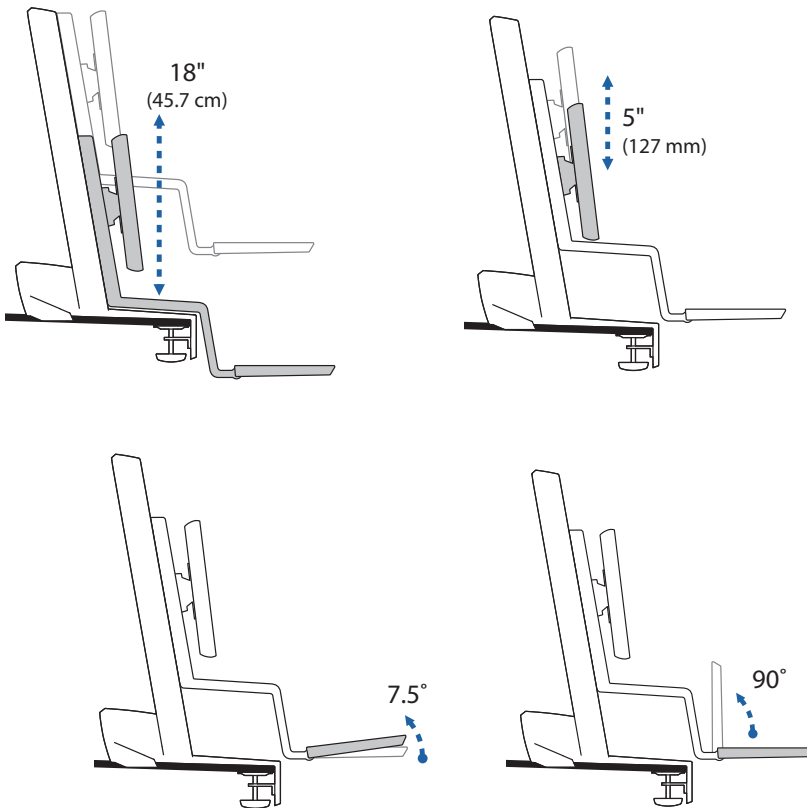

Range of Motion

Portrait/Landscape rotation stop screw can be installed for 0° rotation.

Weight Capacity