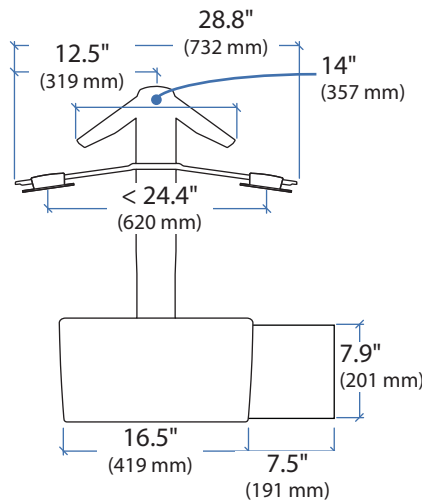

#### Dimensions

© 2014 Ergotron, Inc. rev. 12/12/2018 DIM-WFSDual **Content is subject to change without notification**

**Americas Sales and Corporate Headquarters**

St. Paul, MN USA  
(800) 888-8458  
+1-651-681-7600  
www.ergotron.com  
sales@ergotron.com

Dimensions

Lowest Position

Highest Position

Desk Thickness

Flip clamp for thicker desks:

© 2014 Ergotron, Inc. rev. 12/12/2018 DIM-WFSDual Content is subject to change without notification

**Americas Sales and Corporate Headquarters**

Actual allowable width of displays will vary slightly depending on display thickness.

Note that older versions of this product used a narrower crossbar, which accommodated monitors with screens of up to 22"