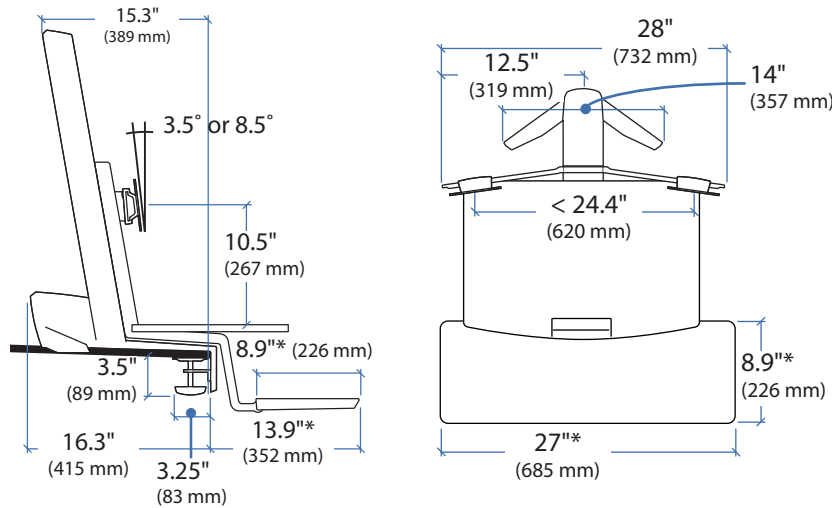

Dimensions

Desk Thickness

Flip clamp for thicker desks:

Worksurface

This range accommodates most displays with screens up to 24" as well as some displays with screens as large as 26".

Actual allowable width of displays will vary slightly depending on display thickness.

Note that older versions of this product used a narrower crossbar, which accommodated monitors with screens of up to 22"

© 2014 Ergotron, Inc. rev. 01/07/2019 DIM-WFSWSDual Content is subject to change without notification