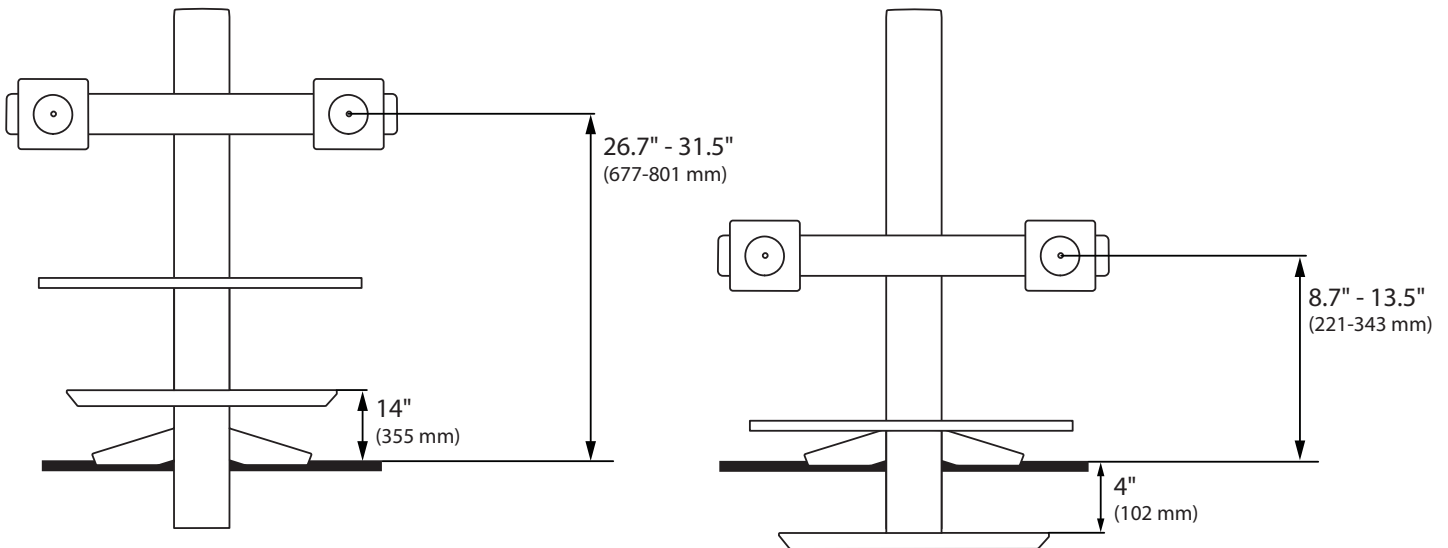

Dimensions

© 2014 Ergotron, Inc. rev. 01/07/2019 DIM-WFSWSDual Content is subject to change without notification

Americas Sales and Corporate Headquarters

St. Paul, MN USA
(800) 888-8458
+1-651-681-7600
www.ergotron.com
sales@ergotron.com

EMEA Sales

Amersfoort, The Netherlands
+31 33 45 45 600
www.ergotron.com
info.eu@ergotron.com

APAC Sales

Tokyo, Japan
www.ergotron.com
japansupport@ergotron.com

Worldwide OEM Sales

www.ergotron.com
info.oem@ergotron.com