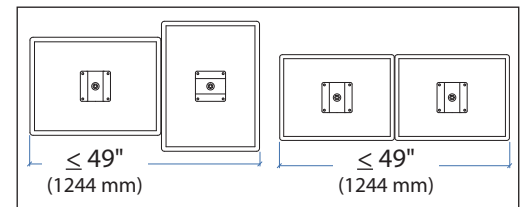

Dimensions

Desk Thickness

Flip clamp for thicker desks:

Worksurface

This range accommodates most displays with screens up to 24" as well as some displays with screens as large as 26".

Actual allowable width of displays will vary slightly depending on display thickness.

Note that older versions of this product used a narrower crossbar, which accommodated monitors with screens of up to 22"

© 2014 Ergotron, Inc. rev. 01/07/2019 DIM-WFSWSDual Content is subject to change without notification