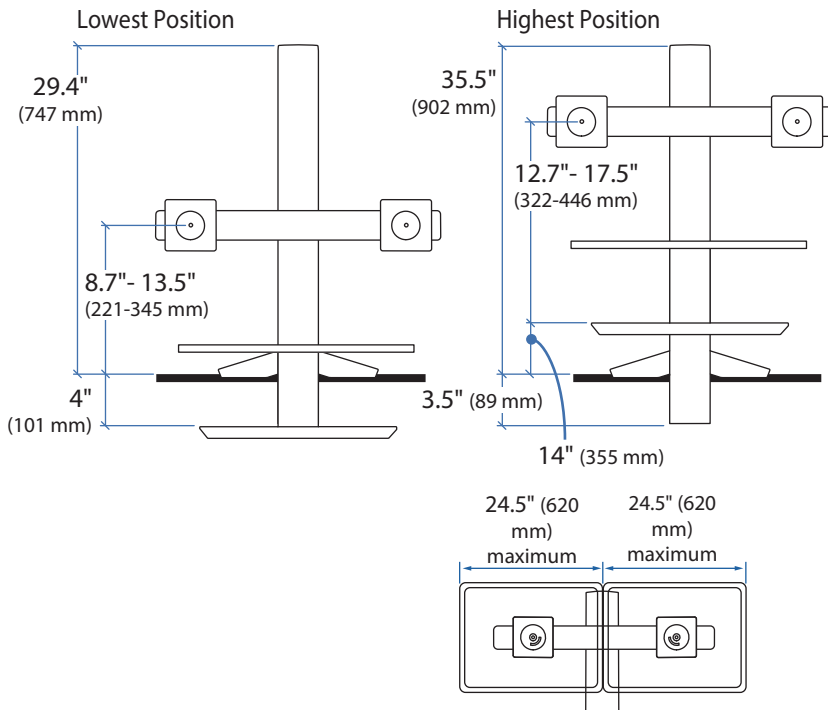

Dimensions

Desk Thickness

Flip clamp for thicker desks:

Worksurface

This range accommodates most displays with screens up to 24" as well as some displays with screens as large as 26".

Actual allowable width of displays will vary slightly depending on display thickness.

Note that older versions of this product used a narrower crossbar, which accommodated monitors with screens of up to 22"

© 2014 Ergotron, Inc. rev. 01/07/2019 DIM-WFSWSDual Content is subject to change without notification