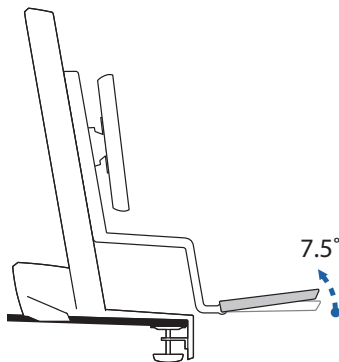

Note that older versions of this product used a narrower crossbar, which accommodated monitors with screens of up to 22"

© 2014 Ergotron, Inc. rev. 01/07/2019 DIM-WFSWSDual Content is subject to change without notification

APAC Sales

Tokyo, Japan
www.ergotron.com
japansupport@ergotron.com

Worldwide OEM Sales

www.ergotron.com
info.oem@ergotron.com

Range of Motion

Portrait/Landscape rotation stop screw can be installed for 0° rotation.