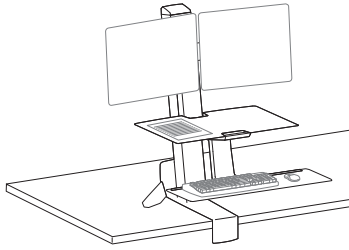

Dimensions

Desk Thickness

Flip clamp for thicker desks:

Worksurface

This range accommodates most displays with screens up to 24" as well as some displays with screens as large as 26".

Actual allowable width of displays will vary slightly depending on display thickness.

Note that older versions of this product used a narrower crossbar, which accommodated monitors with screens of up to 22"

© 2014 Ergotron, Inc. rev. 01/07/2019 DIM-WFSWSDual Content is subject to change without notification