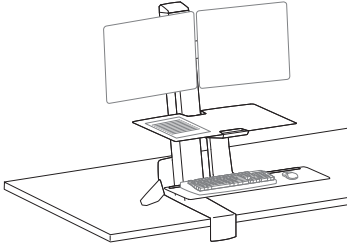

Keyboard Tray

9 Mounting Locations

Americas Sales and Corporate Headquarters

St. Paul, MN USA
(800) 888-8458
+1-651-681-7600
www.ergotron.com
sales@ergotron.com

EMEA Sales

Amersfoort, The Netherlands
+31 33 45 45 600
www.ergotron.com
info.eu@ergotron.com

APAC Sales

Tokyo, Japan
www.ergotron.com
japansupport@ergotron.com

Worldwide OEM Sales

www.ergotron.com
info.oem@ergotron.com