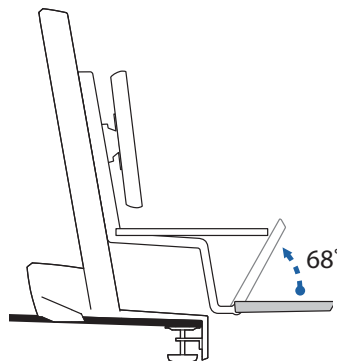

Note that older versions of this product used a narrower crossbar, which accommodated monitors with screens of up to 22"

© 2014 Ergotron, Inc. rev. 01/07/2019 DIM-WFSWSDual Content is subject to change without notification

APAC Sales

Tokyo, Japan
www.ergotron.com
japansupport@ergotron.com

Worldwide OEM Sales

www.ergotron.com
info.oem@ergotron.com

Range of Motion

Portrait/Landscape rotation stop screw can be installed for 0° rotation.

Weight Capacity

© 2014 Ergotron, Inc. rev. 01/07/2019 DIM-WFSWSDual Content is subject to change without notification

Americas Sales and Corporate Headquarters

St. Paul, MN USA
(800) 888-8458
+1-651-681-7600
www.ergotron.com
sales@ergotron.com