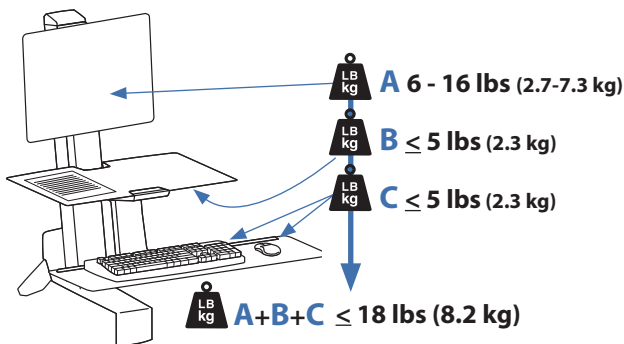

Weight Capacity

© 2014 Ergotron, Inc. rev. 12/11/18 DIM-WFSWSLD Content is subject to change without notification

Americas Sales and Corporate Headquarters

St. Paul, MN USA
(800) 888-8458
+1-651-681-7600
www.ergotron.com
sales@ergotron.com

EMEA Sales

Amersfoort, The Netherlands
+31 33 45 45 600
www.ergotron.com
info.eu@ergotron.com

APAC Sale

Tokyo, Japan
www.ergotron.com
apaccustomerservice@ergotron.com

Worldwide OEM Sales

www.ergotron.com
info.oem@ergotron.com