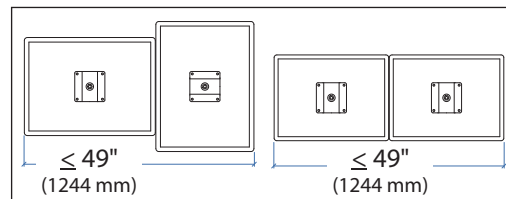

Worldwide OEM Sales

www.ergotron.com
info.oem@ergotron.com

WorkFit-S with Worksurface, Dual

Weight Capacity:

*Keyboard Tray has 9 Mounting Locations - see page 5 for details.

Desk Thickness: ≤ 2.4" (60 mm)

This range accommodates most displays with screens up to 24" as well as some displays with screens as large as 26".
 Actual allowable width of displays will vary slightly depending on display thickness.
 Note that older versions of this product used a narrower crossbar, which accommodated monitors with screens of up to 22"