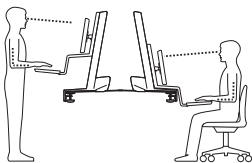

WorkFit-S with Worksurface, Single LCD Mount, LD

*Keyboard Tray has 9 Mounting Locations - see page 5 for details.

Lowest Position

Highest Position

Desk Thickness:

≤ 2.4" (60 mm)

Portrait/Landscape rotation stop screw can be installed for 0° rotation.