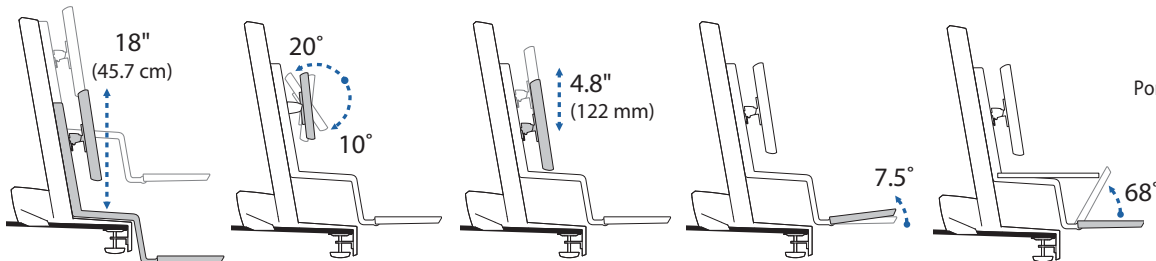

WorkFit-S with Worksurface, Single LCD Mount, HD

Weight Capacity:

*Keyboard Tray has 9 Mounting Locations - see page 5 for details.

Lowest Position

Highest Position

Worksurface:

Desk Thickness:

≤ 2.4" (60 mm)

Portrait/Landscape rotation stop screw can be installed for 0° rotation.

© 2014 Ergotron, Inc. rev. 06/25/2014 DIM-WorkFit-S-Worksurface Content is subject to change without notification

Americas Sales and Corporate Headquarters

This range accommodates most displays with screens up to 24" as well as some displays with screens as large as 26".
 Actual allowable width of displays will vary slightly depending on display thickness.
 Note that older versions of this product used a narrower crossbar, which accommodated monitors with screens of up to 22"