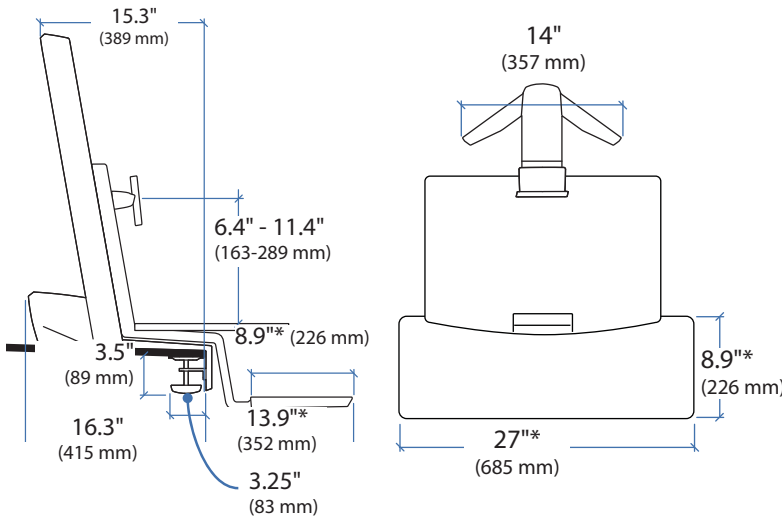

WorkFit-S with Worksurface, Single LCD Mount, LD

*Keyboard Tray has 9 Mounting Locations - see page 5 for details.

Lowest Position

Highest Position

Desk Thickness:

≤ 2.4" (60 mm)

Portrait/Landscape rotation stop screw can be installed for 0° rotation.

WorkFit-S with Worksurface, Single LCD Mount, HD

Weight Capacity:

*Keyboard Tray has 9 Mounting Locations - see page 5 for details.

Lowest Position

Highest Position

Worksurface:

Desk Thickness:

≤ 2.4" (60 mm)

Worldwide OEM Sales

www.ergotron.com
info.oem@ergotron.com

WorkFit-S with Worksurface, Dual

Weight Capacity:

*Keyboard Tray has 9 Mounting Locations - see page 5 for details.

Desk Thickness: ≤ 2.4" (60 mm)

This range accommodates most displays with screens up to 24" as well as some displays with screens as large as 26".
 Actual allowable width of displays will vary slightly depending on display thickness.
 Note that older versions of this product used a narrower crossbar, which accommodated monitors with screens of up to 22"