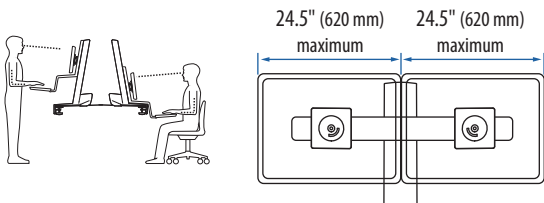

Worldwide OEM Sales

www.ergotron.com
info.oem@ergotron.com

WorkFit-S with Worksurface, Dual

Weight Capacity:

*Keyboard Tray has 9 Mounting Locations - see page 5 for details.

Desk Thickness: ≤ 2.4" (60 mm)