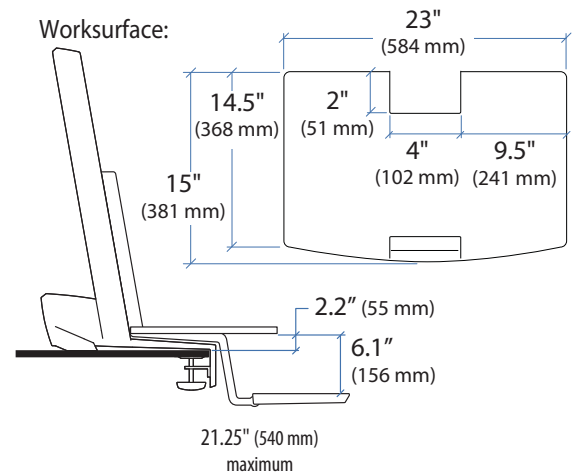

This range accommodates most displays with screens up to 24" as well as some displays with screens as large as 26".
 Actual allowable width of displays will vary slightly depending on display thickness.
 Note that older versions of this product used a narrower crossbar, which accommodated monitors with screens of up to 22"

© 2014 Ergotron, Inc. rev. 06/25/2014 DIM-WorkFit-S-Worksurface Content is subject to change without notification

Americas Sales and Corporate Headquarters

St. Paul, MN USA
 (800) 888-8458
 +1-651-681-7600
 www.ergotron.com
 sales@ergotron.com

WorkFit-S with Worksurface, LCD & Laptop

*Keyboard Tray has 9 Mounting Locations - see page 5 for details.

© 2014 Ergotron, Inc. rev. 06/25/2014 DIM-WorkFit-S-Worksurface Content is subject to change without notification