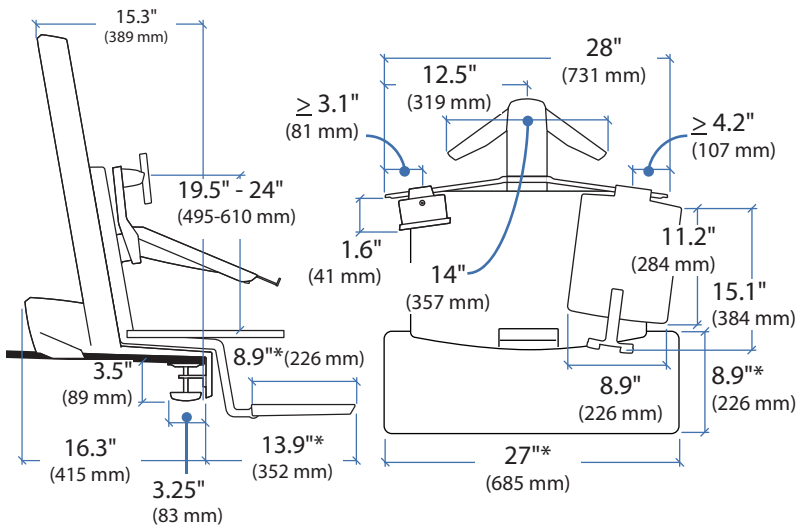

© 2014 Ergotron, Inc. rev. 06/25/2014 DIM-WorkFit-S-Worksurface Content is subject to change without notification

Americas Sales and Corporate Headquarters

St. Paul, MN USA
 (800) 888-8458
 +1-651-681-7600
 www.ergotron.com
 sales@ergotron.com

WorkFit-S with Worksurface, LCD & Laptop

*Keyboard Tray has 9 Mounting Locations - see page 5 for details.

© 2014 Ergotron, Inc. rev. 06/25/2014 DIM-WorkFit-S-Worksurface Content is subject to change without notification