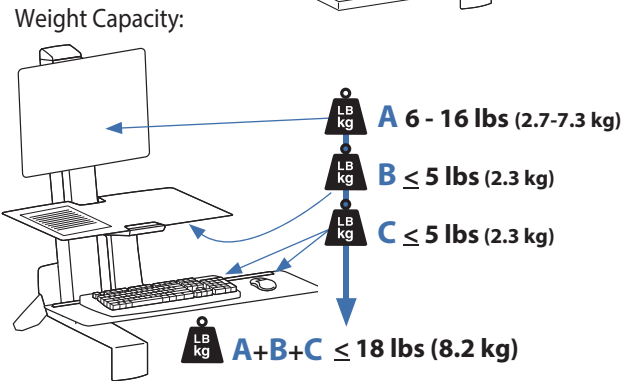

WorkFit-S with Worksurface, Single LCD Mount, LD

*Keyboard Tray has 9 Mounting Locations - see page 5 for details.

Lowest Position

Highest Position

Desk Thickness:

≤ 2.4" (60 mm)

Portrait/Landscape rotation stop screw can be installed for 0° rotation.