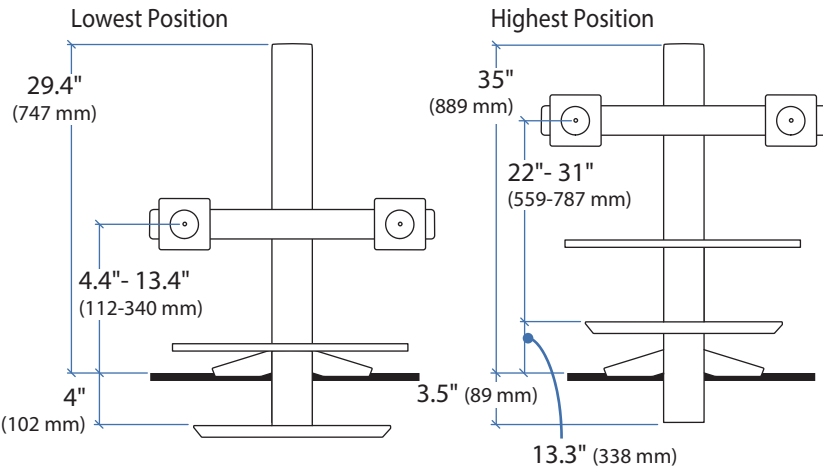

Worldwide OEM Sales

www.ergotron.com
info.oem@ergotron.com

WorkFit-S with Worksurface, Dual

Weight Capacity:

*Keyboard Tray has 9 Mounting Locations - see page 5 for details.

Desk Thickness: ≤ 2.4" (60 mm)

This range accommodates most displays with screens up to 24" as well as some displays with screens as large as 26".
 Actual allowable width of displays will vary slightly depending on display thickness.
 Note that older versions of this product used a narrower crossbar, which accommodated monitors with screens of up to 22"