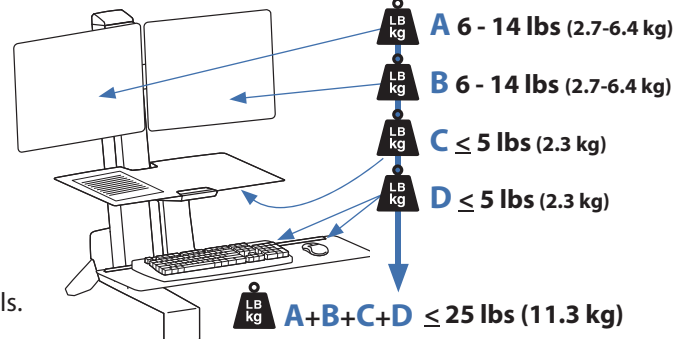

Worldwide OEM Sales

www.ergotron.com
info.oem@ergotron.com

WorkFit-S with Worksurface, Dual

Weight Capacity:

*Keyboard Tray has 9 Mounting Locations - see page 5 for details.

Desk Thickness: ≤ 2.4" (60 mm)

This range accommodates most displays with screens up to 24" as well as some displays with screens as large as 26".
 Actual allowable width of displays will vary slightly depending on display thickness.
 Note that older versions of this product used a narrower crossbar, which accommodated monitors with screens of up to 22"