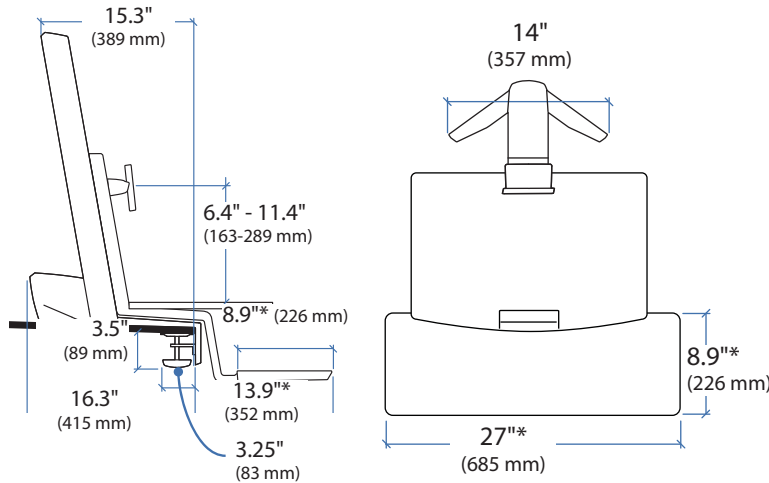

WorkFit-S with Worksurface, Single LCD Mount, LD

*Keyboard Tray has 9 Mounting Locations - see page 5 for details.

Lowest Position

Highest Position

Desk Thickness:

≤ 2.4" (60 mm)

Portrait/Landscape rotation stop screw can be installed for 0° rotation.

WorkFit-S with Worksurface, Single LCD Mount, HD

Weight Capacity:

*Keyboard Tray has 9 Mounting Locations - see page 5 for details.

Lowest Position

Highest Position

Worksurface:

Desk Thickness:

≤ 2.4" (60 mm)

Worldwide OEM Sales

www.ergotron.com
info.oem@ergotron.com

WorkFit-S with Worksurface, Dual

Weight Capacity:

*Keyboard Tray has 9 Mounting Locations - see page 5 for details.

Desk Thickness: ≤ 2.4" (60 mm)

This range accommodates most displays with screens up to 24" as well as some displays with screens as large as 26".
 Actual allowable width of displays will vary slightly depending on display thickness.
 Note that older versions of this product used a narrower crossbar, which accommodated monitors with screens of up to 22"