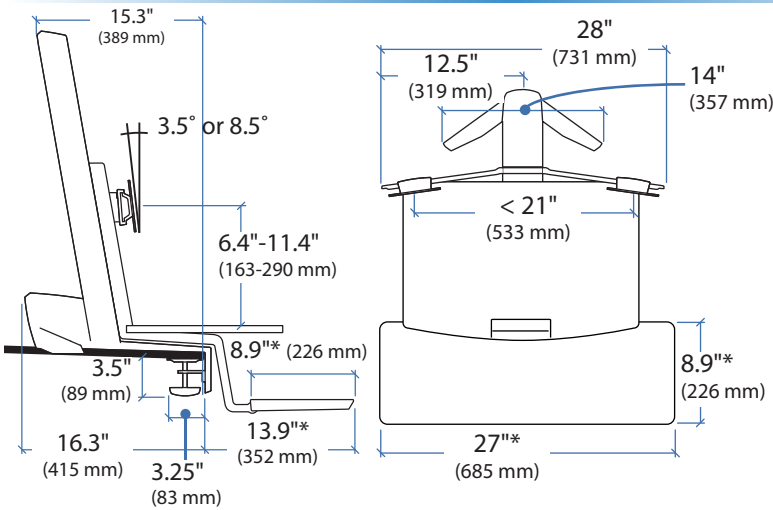

Portrait/Landscape rotation stop screw can be installed for 0° rotation.

© 2014 Ergotron, Inc. rev. 06/25/2014 DIM-WorkFit-S-Worksurface Content is subject to change without notification

Americas Sales and Corporate Headquarters

Worldwide OEM Sales

www.ergotron.com
info.oem@ergotron.com

WorkFit-S with Worksurface, Dual

Weight Capacity:

*Keyboard Tray has 9 Mounting Locations - see page 5 for details.

Desk Thickness: ≤ 2.4" (60 mm)

This range accommodates most displays with screens up to 24" as well as some displays with screens as large as 26".
 Actual allowable width of displays will vary slightly depending on display thickness.
 Note that older versions of this product used a narrower crossbar, which accommodated monitors with screens of up to 22"