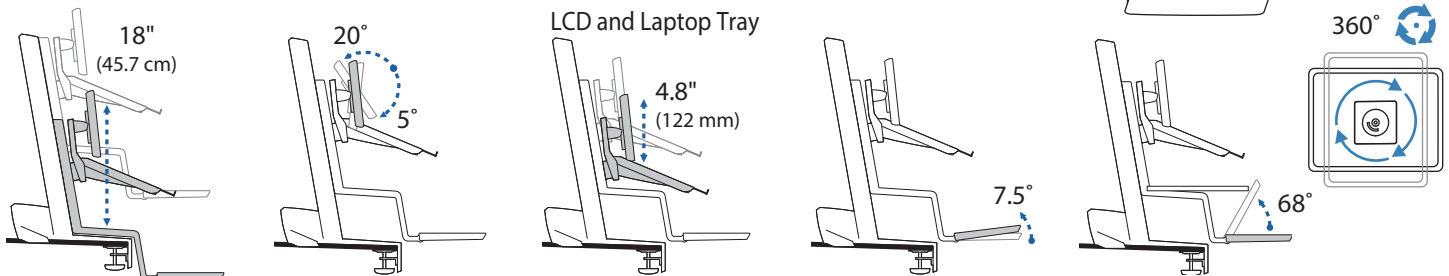

WorkFit-S with Worksurface, LCD & Laptop

*Keyboard Tray has 9 Mounting Locations - see page 5 for details.

© 2014 Ergotron, Inc. rev. 06/25/2014 DIM-WorkFit-S-Worksurface Content is subject to change without notification