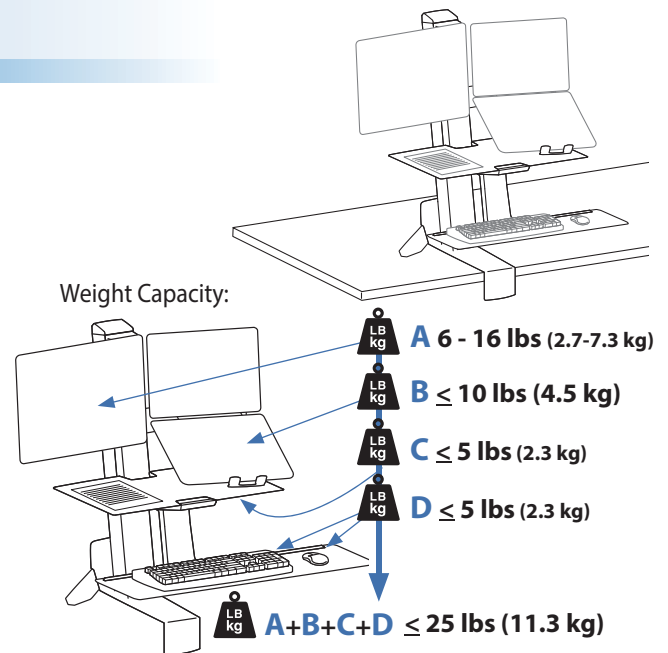

This range accommodates most displays with screens up to 24" as well as some displays with screens as large as 26".
 Actual allowable width of displays will vary slightly depending on display thickness.
 Note that older versions of this product used a narrower crossbar, which accommodated monitors with screens of up to 22"

WorkFit-S with Worksurface, LCD & Laptop

*Keyboard Tray has 9 Mounting Locations - see page 5 for details.

© 2014 Ergotron, Inc. rev. 06/25/2014 DIM-WorkFit-S-Worksurface Content is subject to change without notification