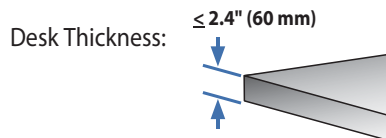

WorkFit-S with Worksurface, LCD & Laptop

*Keyboard Tray has 9 Mounting Locations - see page 5 for details.

© 2014 Ergotron, Inc. rev. 06/25/2014 DIM-WorkFit-S-Worksurface Content is subject to change without notification