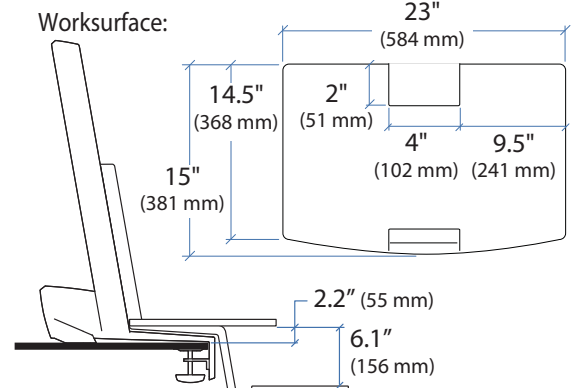

Worldwide OEM Sales

www.ergotron.com
info.oem@ergotron.com

WorkFit-S with Worksurface, Dual

Weight Capacity:

*Keyboard Tray has 9 Mounting Locations - see page 5 for details.

Desk Thickness: ≤ 2.4" (60 mm)

This range accommodates most displays with screens up to 24" as well as some displays with screens as large as 26".
 Actual allowable width of displays will vary slightly depending on display thickness.
 Note that older versions of this product used a narrower crossbar, which accommodated monitors with screens of up to 22"