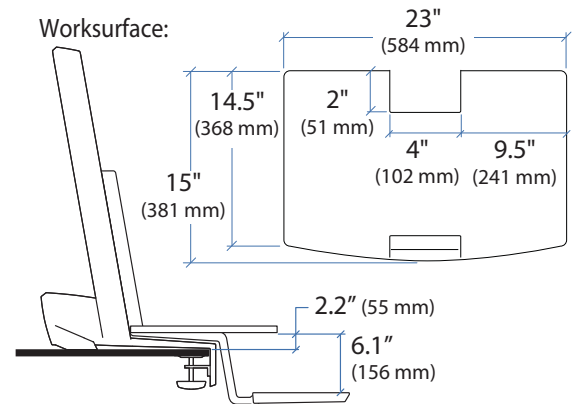

WorkFit-S with Worksurface, Single LCD Mount, LD

*Keyboard Tray has 9 Mounting Locations - see page 5 for details.

Lowest Position

Highest Position

Desk Thickness:

≤ 2.4" (60 mm)

Portrait/Landscape rotation stop screw can be installed for 0° rotation.

WorkFit-S with Worksurface, Single LCD Mount, HD

Weight Capacity:

*Keyboard Tray has 9 Mounting Locations - see page 5 for details.

Lowest Position

Highest Position

Worksurface:

Desk Thickness:

≤ 2.4" (60 mm)

This range accommodates most displays with screens up to 24" as well as some displays with screens as large as 26".
 Actual allowable width of displays will vary slightly depending on display thickness.
 Note that older versions of this product used a narrower crossbar, which accommodated monitors with screens of up to 22"