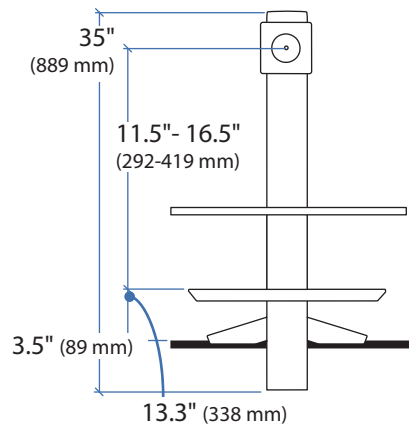

WorkFit-S with Worksurface, Single LCD Mount, LD

*Keyboard Tray has 9 Mounting Locations - see page 5 for details.

Lowest Position

Highest Position

Desk Thickness:

≤ 2.4" (60 mm)

Portrait/Landscape rotation stop screw can be installed for 0° rotation.