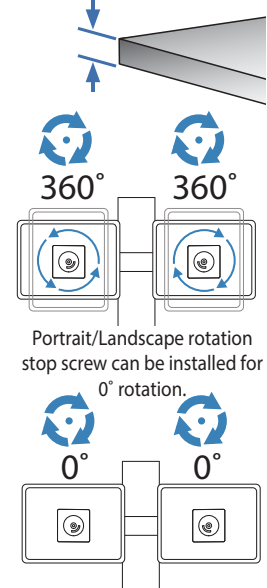

This range accommodates most displays with screens up to 24" as well as some displays with screens as large as 26".
Actual allowable width of displays will vary slightly depending on display thickness.
Note that older versions of this product used a narrower crossbar, which accommodated monitors with screens of up to 22"