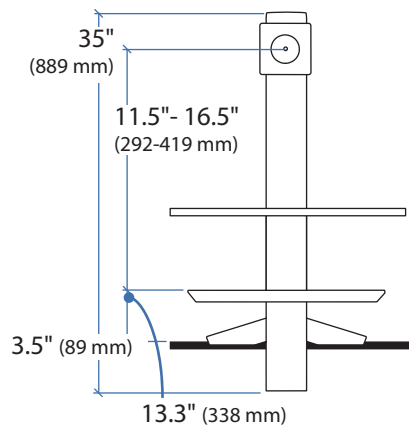

WorkFit-S with Worksurface, Single LCD Mount, HD

Weight Capacity:

*Keyboard Tray has 9 Mounting Locations - see page 5 for details.

Lowest Position

Highest Position

Worksurface:

Desk Thickness:

≤ 2.4" (60 mm)

Portrait/Landscape rotation stop screw can be installed for 0° rotation.

© 2014 Ergotron, Inc. rev. 06/25/2014 DIM-WorkFit-S-Worksurface Content is subject to change without notification

Americas Sales and Corporate Headquarters