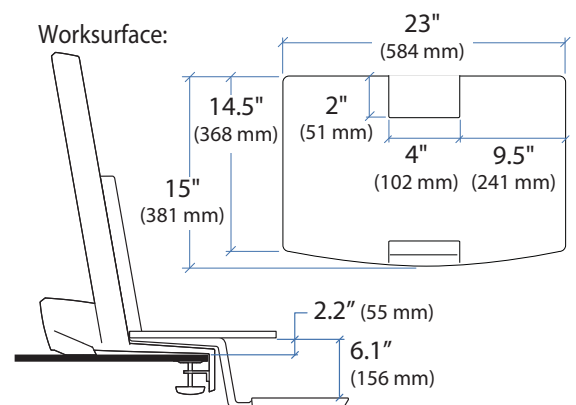

WorkFit-S with Worksurface, Single LCD Mount, HD

Weight Capacity:

*Keyboard Tray has 9 Mounting Locations - see page 5 for details.

Lowest Position

Highest Position

Worksurface:

Desk Thickness:

≤ 2.4" (60 mm)

Portrait/Landscape rotation stop screw can be installed for 0° rotation.

© 2014 Ergotron, Inc. rev. 06/25/2014 DIM-WorkFit-S-Worksurface Content is subject to change without notification

Americas Sales and Corporate Headquarters

Worldwide OEM Sales

www.ergotron.com
info.oem@ergotron.com

WorkFit-S with Worksurface, Dual

Weight Capacity:

*Keyboard Tray has 9 Mounting Locations - see page 5 for details.

Desk Thickness: ≤ 2.4" (60 mm)