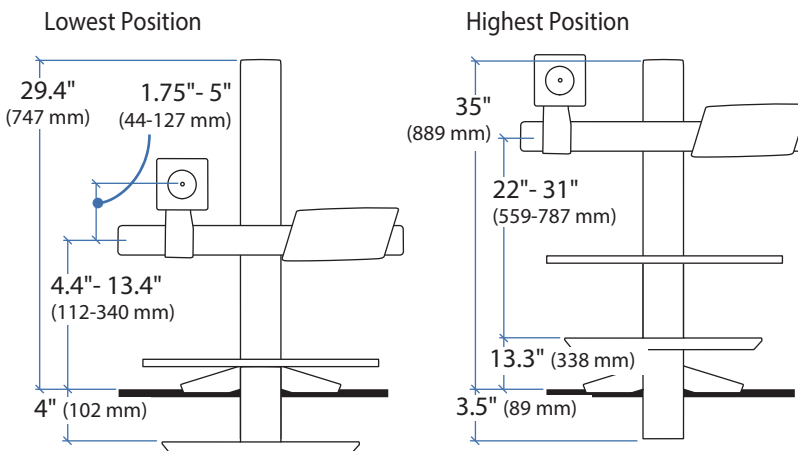

This range accommodates most displays with screens up to 24" as well as some displays with screens as large as 26".
 Actual allowable width of displays will vary slightly depending on display thickness.
 Note that older versions of this product used a narrower crossbar, which accommodated monitors with screens of up to 22"

© 2014 Ergotron, Inc. rev. 06/25/2014 DIM-WorkFit-S-Worksurface Content is subject to change without notification

Americas Sales and Corporate Headquarters

St. Paul, MN USA
 (800) 888-8458
 +1-651-681-7600
 www.ergotron.com
 sales@ergotron.com

WorkFit-S with Worksurface, LCD & Laptop

*Keyboard Tray has 9 Mounting Locations - see page 5 for details.

© 2014 Ergotron, Inc. rev. 06/25/2014 DIM-WorkFit-S-Worksurface Content is subject to change without notification