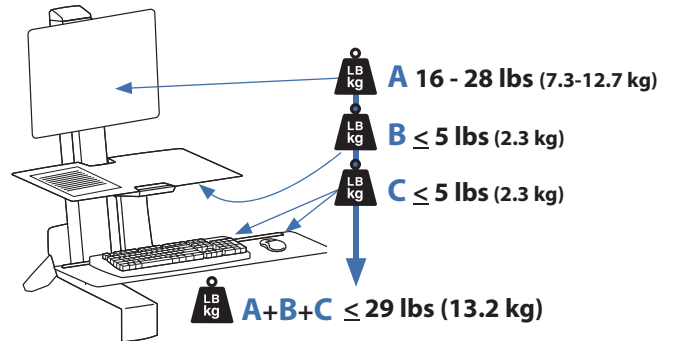

WorkFit-S with Worksurface, Single LCD Mount, HD

Weight Capacity:

*Keyboard Tray has 9 Mounting Locations - see page 5 for details.

Lowest Position

Highest Position

Worksurface:

Desk Thickness:

≤ 2.4" (60 mm)