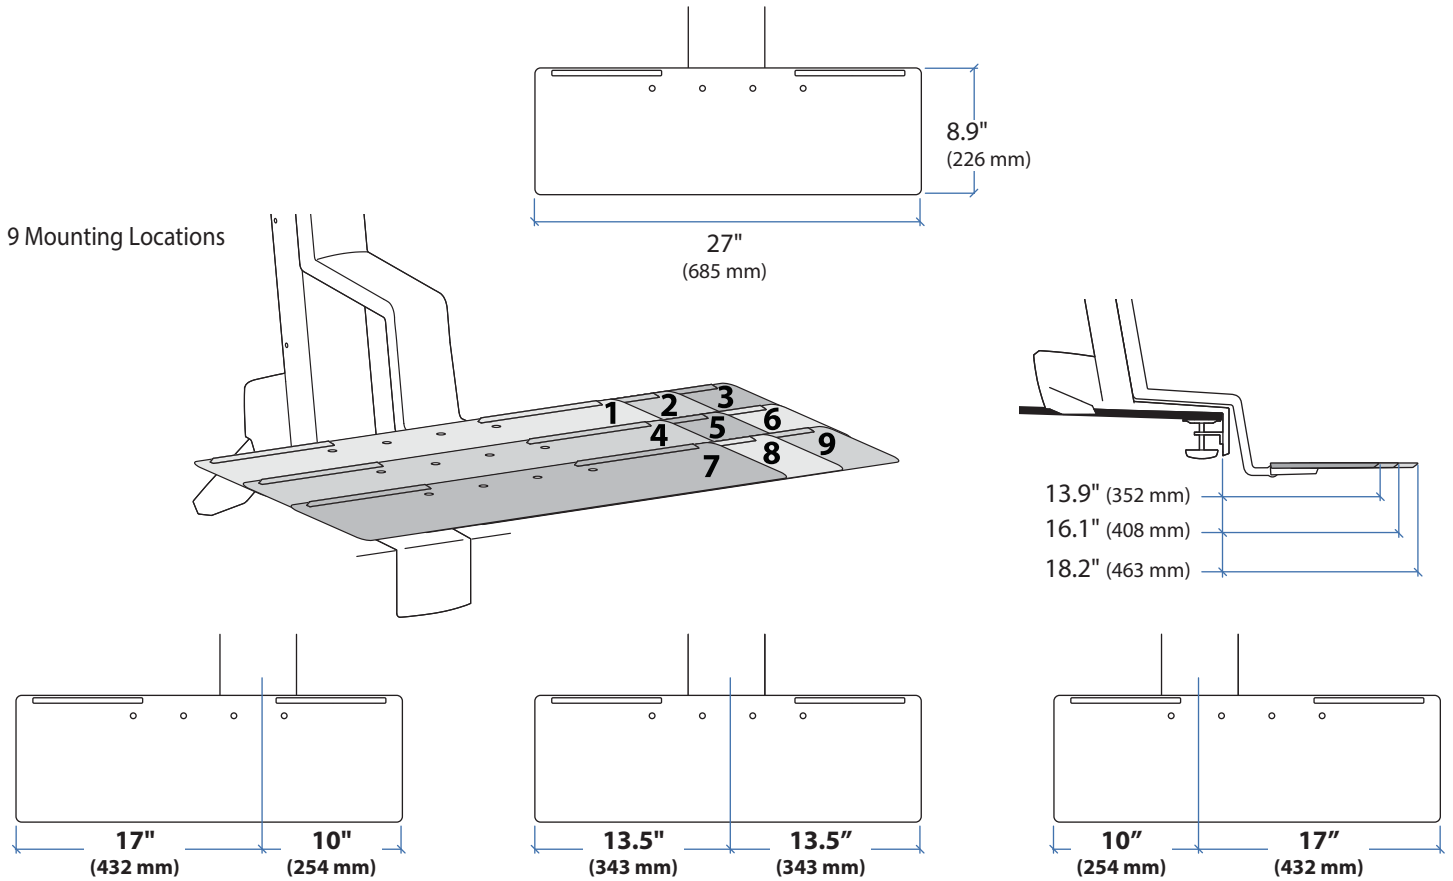

APAC Sale

Tokyo, Japan
 www.ergotron.com
 apaccustomerservice@ergotron.com

Worldwide OEM Sales

www.ergotron.com
 info.oem@ergotron.com

WorkFit-S with Worksurface, Keyboard Tray

© 2014 Ergotron, Inc. rev. 06/25/2014 DIM-WorkFit-S-Worksurface Content is subject to change without notification