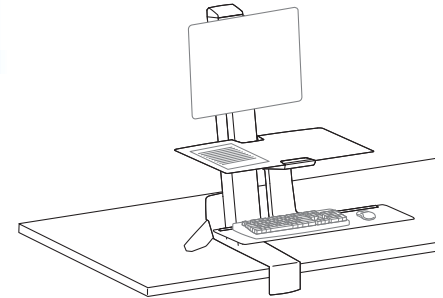

WorkFit-S with Worksurface, Single LCD Mount, LD

*Keyboard Tray has 9 Mounting Locations - see page 5 for details.

Lowest Position

Highest Position

Desk Thickness:

≤ 2.4" (60 mm)

Portrait/Landscape rotation stop screw can be installed for 0° rotation.