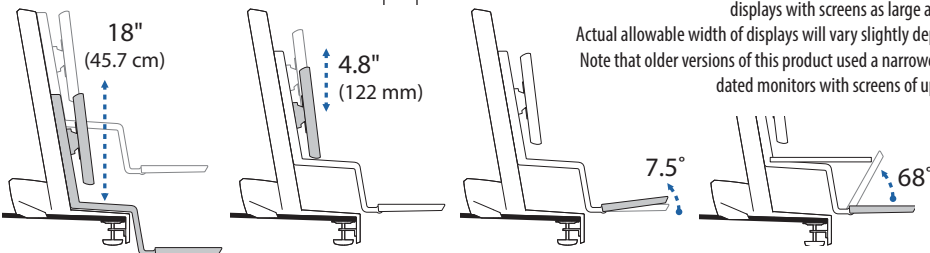

Worldwide OEM Sales

www.ergotron.com
info.oem@ergotron.com

WorkFit-S with Worksurface, Dual

Weight Capacity:

*Keyboard Tray has 9 Mounting Locations - see page 5 for details.

Desk Thickness: ≤ 2.4" (60 mm)

This range accommodates most displays with screens up to 24" as well as some displays with screens as large as 26".
 Actual allowable width of displays will vary slightly depending on display thickness.
 Note that older versions of this product used a narrower crossbar, which accommodated monitors with screens of up to 22"