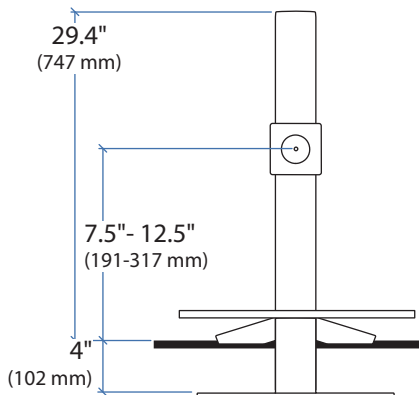

WorkFit-S with Worksurface, Single LCD Mount, LD

*Keyboard Tray has 9 Mounting Locations - see page 5 for details.

Lowest Position

Highest Position

Desk Thickness:

≤ 2.4" (60 mm)

Portrait/Landscape rotation stop screw can be installed for 0° rotation.

WorkFit-S with Worksurface, Single LCD Mount, HD

Weight Capacity:

*Keyboard Tray has 9 Mounting Locations - see page 5 for details.

Lowest Position

Highest Position

Worksurface:

Desk Thickness:

≤ 2.4" (60 mm)

This range accommodates most displays with screens up to 24" as well as some displays with screens as large as 26".
 Actual allowable width of displays will vary slightly depending on display thickness.
 Note that older versions of this product used a narrower crossbar, which accommodated monitors with screens of up to 22"