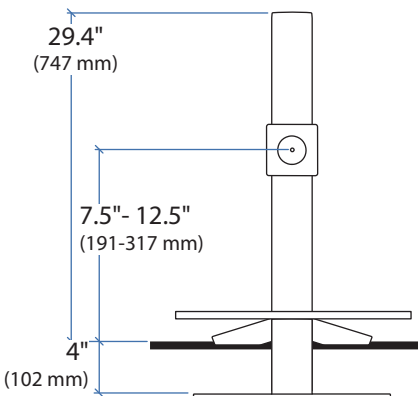

WorkFit-S with Worksurface, Single LCD Mount, HD

Weight Capacity:

*Keyboard Tray has 9 Mounting Locations - see page 5 for details.

Lowest Position

Highest Position

Worksurface:

Desk Thickness:

≤ 2.4" (60 mm)

Portrait/Landscape rotation stop screw can be installed for 0° rotation.

© 2014 Ergotron, Inc. rev. 06/25/2014 DIM-WorkFit-S-Worksurface Content is subject to change without notification

Americas Sales and Corporate Headquarters