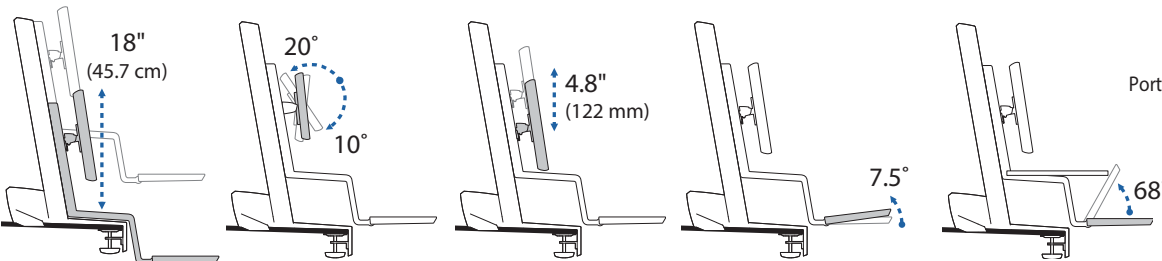

WorkFit-S with Worksurface, Single LCD Mount, LD

*Keyboard Tray has 9 Mounting Locations - see page 5 for details.

Lowest Position

Highest Position

Desk Thickness:

≤ 2.4" (60 mm)

Portrait/Landscape rotation stop screw can be installed for 0° rotation.

WorkFit-S with Worksurface, Single LCD Mount, HD

Weight Capacity:

*Keyboard Tray has 9 Mounting Locations - see page 5 for details.

Lowest Position

Highest Position

Worksurface:

Desk Thickness:

≤ 2.4" (60 mm)

This range accommodates most displays with screens up to 24" as well as some displays with screens as large as 26".
 Actual allowable width of displays will vary slightly depending on display thickness.
 Note that older versions of this product used a narrower crossbar, which accommodated monitors with screens of up to 22"