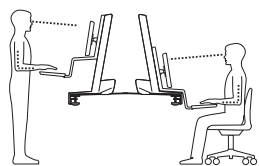

© 2014 Ergotron, Inc. rev. 06/25/2014 DIM-WorkFit-S-Worksurface Content is subject to change without notification

Americas Sales and Corporate Headquarters

St. Paul, MN USA
(800) 888-8458
+1-651-681-7600
www.ergotron.com
sales@ergotron.com

EMEA Sales

Amersfoort, The Netherlands
+31 33 45 45 600
www.ergotron.com
info.eu@ergotron.com

APAC Sale

Tokyo, Japan
www.ergotron.com
apaccustomerservice@ergotron.com

Worldwide OEM Sales

www.ergotron.com
info.oem@ergotron.com