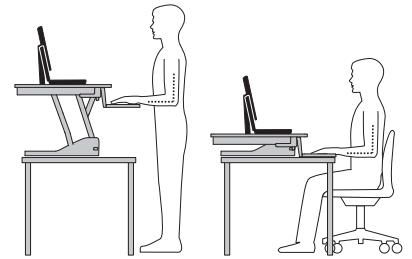

WorkFit™-TS Sit-Stand Desktop

Dimensions

We recommend one of our monitor mounting accessories to help get your monitor to the right ergonomic height from the keyboard tray.

© 2017 Ergotron, Inc. rev. 06/18/19 DIM-WorkFit-TS Content is subject to change without notification
WorkFit™ is a registered trademark of Ergotron, Inc.