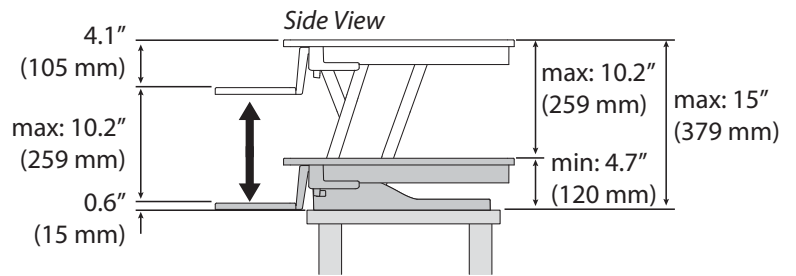

WorkFit™-TS Sit-Stand Desktop

Dimensions

We recommend one of our monitor mounting accessories to help get your monitor to the right ergonomic height from the keyboard tray.

© 2017 Ergotron, Inc. rev. 06/18/19 DIM-WorkFit-TS Content is subject to change without notification
WorkFit™ is a registered trademark of Ergotron, Inc.