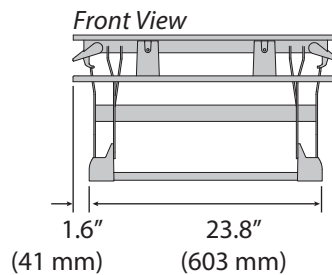

WorkFit™-TS Sit-Stand Desktop

Dimensions

We recommend one of our monitor mounting accessories to help get your monitor to the right ergonomic height from the keyboard tray.

© 2017 Ergotron, Inc. rev. 06/18/19 DIM-WorkFit-TS Content is subject to change without notification
WorkFit™ is a registered trademark of Ergotron, Inc.