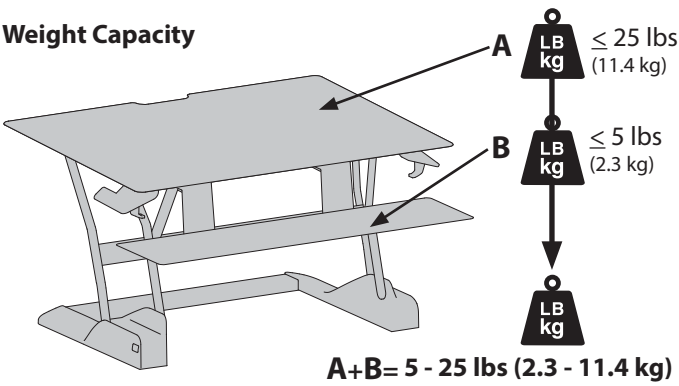

Weight Capacity

© 2017 Ergotron, Inc. rev. 06/18/19 DIM-WorkFit-TS Content is subject to change without notification
WorkFit™ is a registered trademark of Ergotron, Inc.

Americas Sales and Corporate Headquarter	EMEA Sales	APAC Sales	Worldwide OEM Sales
St. Paul, MN USA (800) 888-8458 +1-651-681-7600 www.ergotron.com sales@ergotron.com	Amersfoort, The Netherlands +31 33 45 45 600 www.ergotron.com info.eu@ergotron.com	Tokyo, Japan www.ergotron.com apaccustomerservice@ergotron.com	www.ergotron.com info.oem@ergotron.com