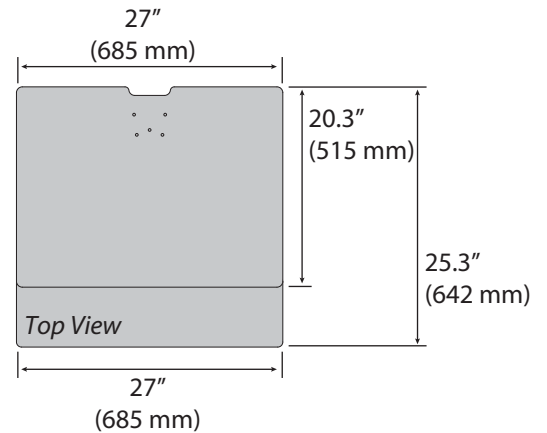

WorkFit™-TS Sit-Stand Desktop

Dimensions

We recommend one of our monitor mounting accessories to help get your monitor to the right ergonomic height from the keyboard tray.

© 2017 Ergotron, Inc. rev. 06/18/19 DIM-WorkFit-TS Content is subject to change without notification
WorkFit™ is a registered trademark of Ergotron, Inc.