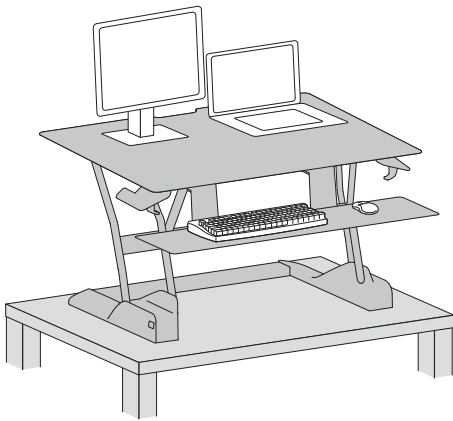

WorkFit™-TS Sit-Stand Desktop

Dimensions

We recommend one of our monitor mounting accessories to help get your monitor to the right ergonomic height from the keyboard tray.

© 2017 Ergotron, Inc. rev. 06/18/19 DIM-WorkFit-TS Content is subject to change without notification
WorkFit™ is a registered trademark of Ergotron, Inc.