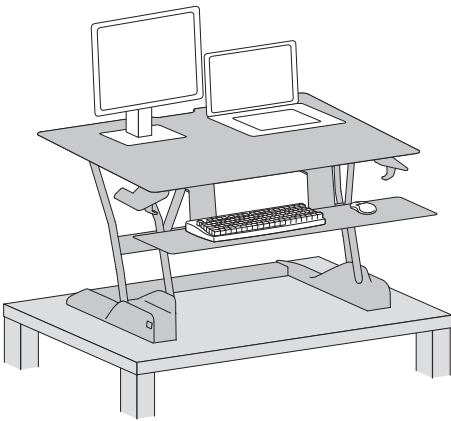

Dimensional Illustrations
WorkFit™-TS
Sit-Stand Desktop

Weight Capacity

© 2017 Ergotron, Inc. rev. 06/18/19 DIM-WorkFit-TS Content is subject to change without notification
WorkFit™ is a registered trademark of Ergotron, Inc.

Americas Sales and Corporate Headquarter	EMEA Sales	APAC Sales	Worldwide OEM Sales
St. Paul, MN USA (800) 888-8458 +1-651-681-7600 www.ergotron.com sales@ergotron.com	Amersfoort, The Netherlands +31 33 45 45 600 www.ergotron.com info.eu@ergotron.com	Tokyo, Japan www.ergotron.com apaccustomerservice@ergotron.com	www.ergotron.com info.oem@ergotron.com