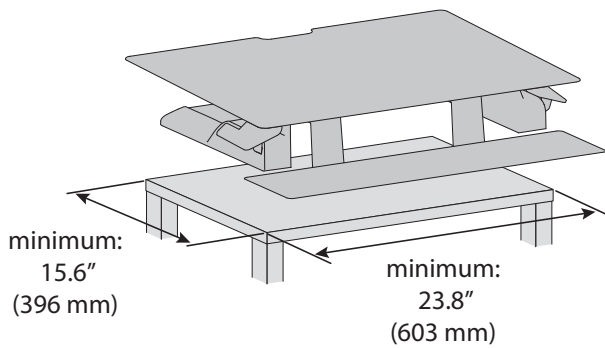

WorkFit™-TS Sit-Stand Desktop

Dimensions

We recommend one of our monitor mounting accessories to help get your monitor to the right ergonomic height from the keyboard tray.

© 2017 Ergotron, Inc. rev. 06/18/19 DIM-WorkFit-TS Content is subject to change without notification
WorkFit™ is a registered trademark of Ergotron, Inc.