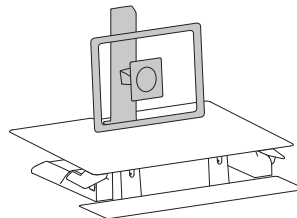

WorkFit™-TS Sit-Stand Desktop

Dimensions

We recommend one of our monitor mounting accessories to help get your monitor to the right ergonomic height from the keyboard tray.

© 2017 Ergotron, Inc. rev. 06/18/19 DIM-WorkFit-TS Content is subject to change without notification
WorkFit™ is a registered trademark of Ergotron, Inc.