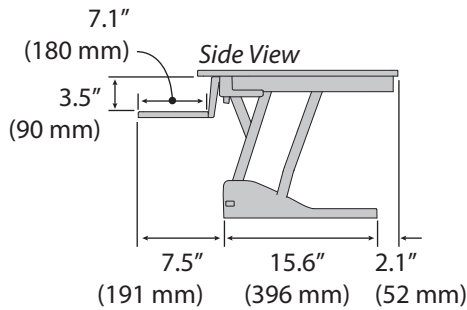

WorkFit™-TS Sit-Stand Desktop

Dimensions

We recommend one of our monitor mounting accessories to help get your monitor to the right ergonomic height from the keyboard tray.

© 2017 Ergotron, Inc. rev. 06/18/19 DIM-WorkFit-TS Content is subject to change without notification
WorkFit™ is a registered trademark of Ergotron, Inc.