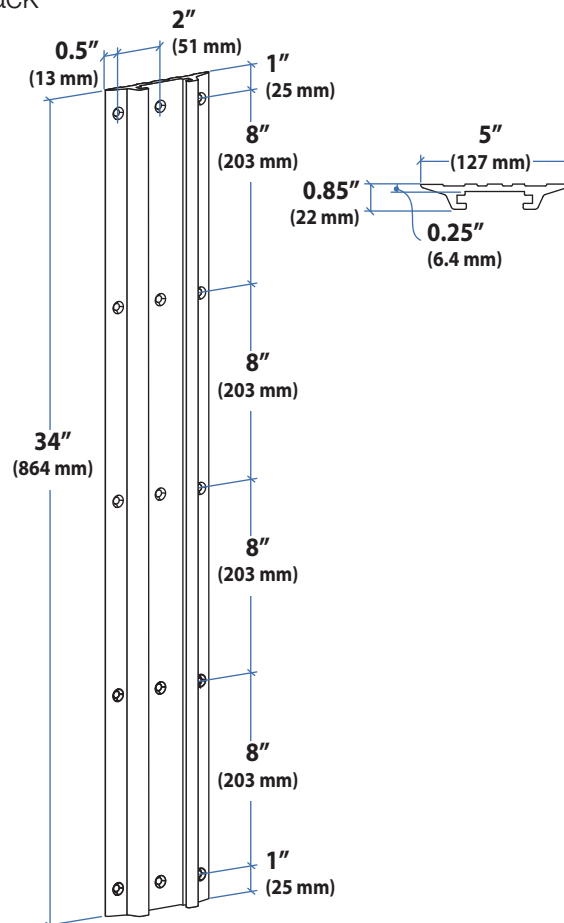

Ergotron® StyleView

Dimensional & Range of Motion Illustrations

StyleView® Sit Stand Combo System

Small CPU Holder

Medium CPU Holder

Wall Track

© 2012 Ergotron, Inc. rev. 05/15/2012 DIM-ComboSystem Content is subject to change without notification