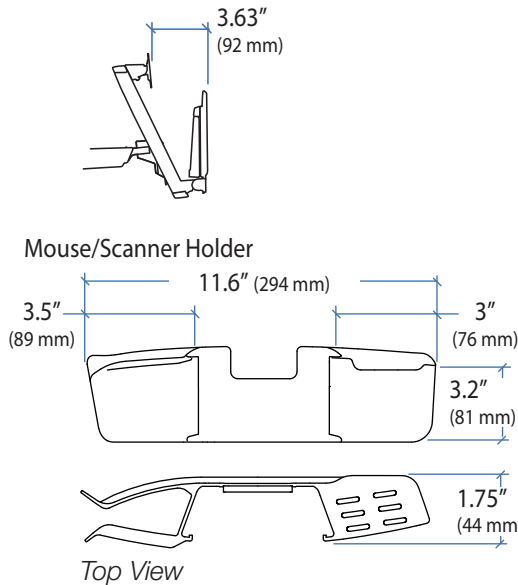

StyleView® Sit Stand Combo System