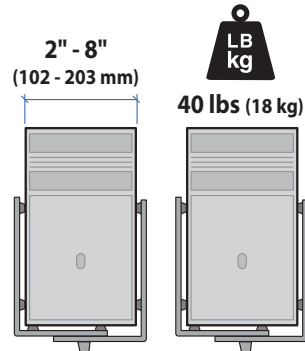

Ergotron® StyleView

Dimensional & Range of Motion Illustrations

StyleView® Sit Stand Combo System

Small CPU Holder

Medium CPU Holder

Wall Track

© 2012 Ergotron, Inc. rev. 05/15/2012 DIM-ComboSystem Content is subject to change without notification