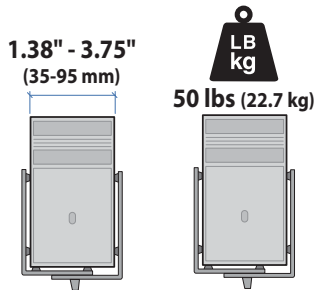

Ergotron® StyleView

Dimensional & Range of Motion Illustrations

StyleView® Sit Stand Combo System

Small CPU Holder

Medium CPU Holder

Wall Track

© 2012 Ergotron, Inc. rev. 05/15/2012 DIM-ComboSystem Content is subject to change without notification