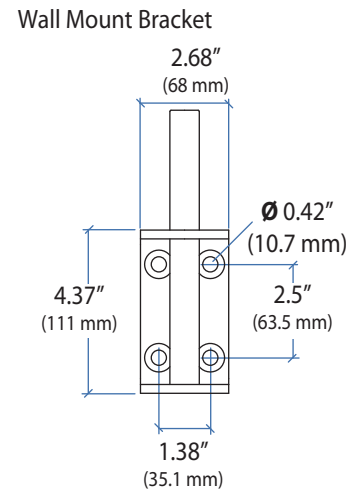

StyleView® Sit Stand Combo System