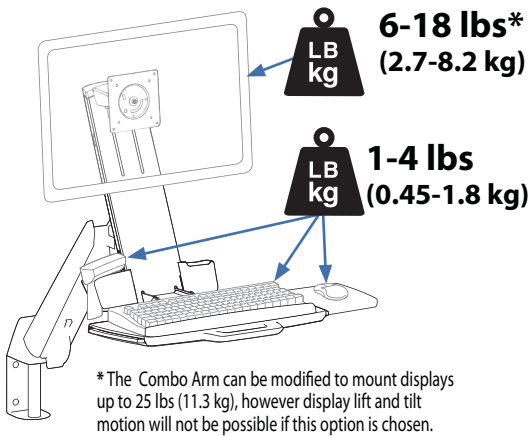

StyleView® Sit Stand Combo System