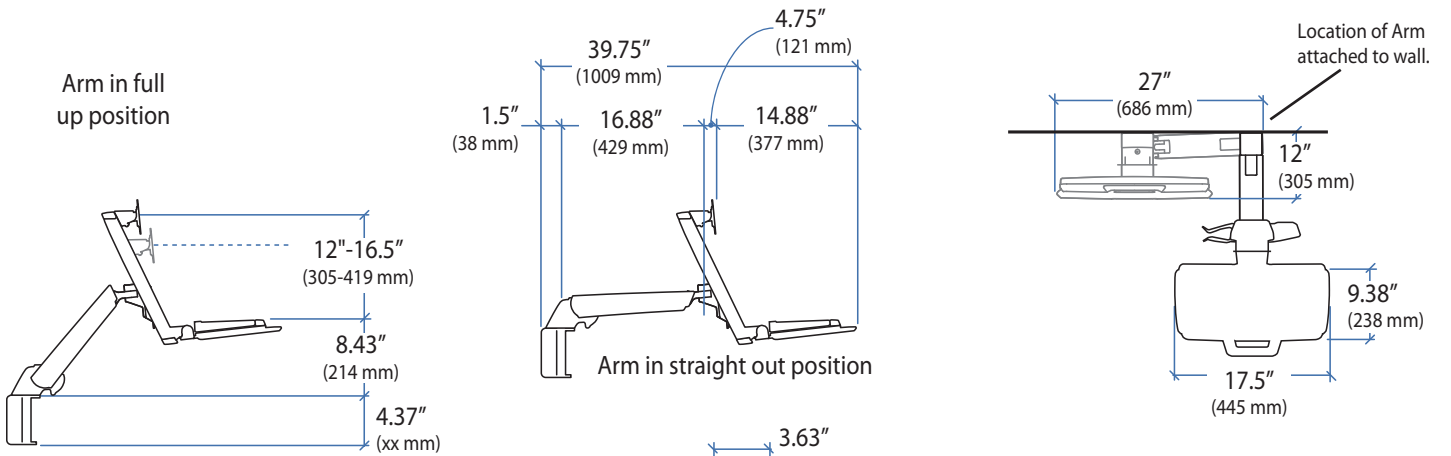

StyleView® Sit Stand Combo System