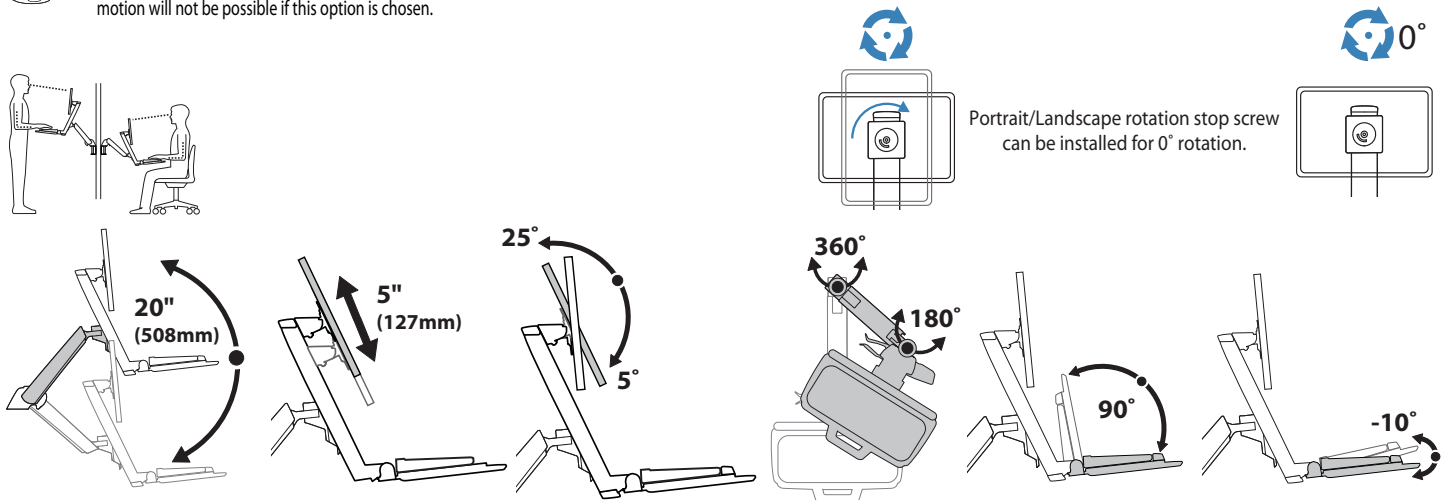

StyleView® Sit Stand Combo System