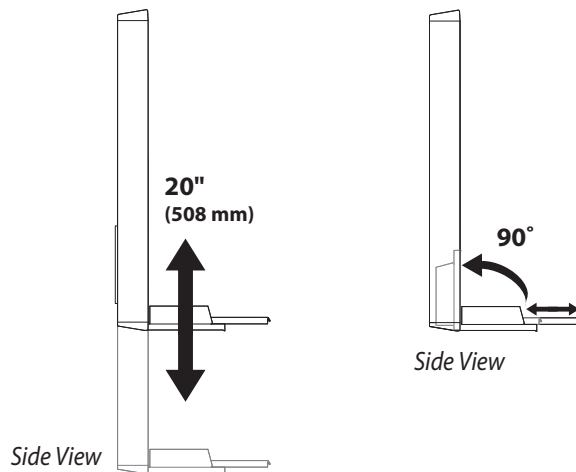

Dimensions

Range of Motion

© 2019 Ergotron, Inc. rev. 08/08/2019 DIM-CFEnclosure **Content is subject to change without notification**

Americas Sales and Corporate Headquarter

St. Paul, MN USA
(800) 888-8458
+1-651-681-7600
www.ergotron.com
sales@ergotron.com