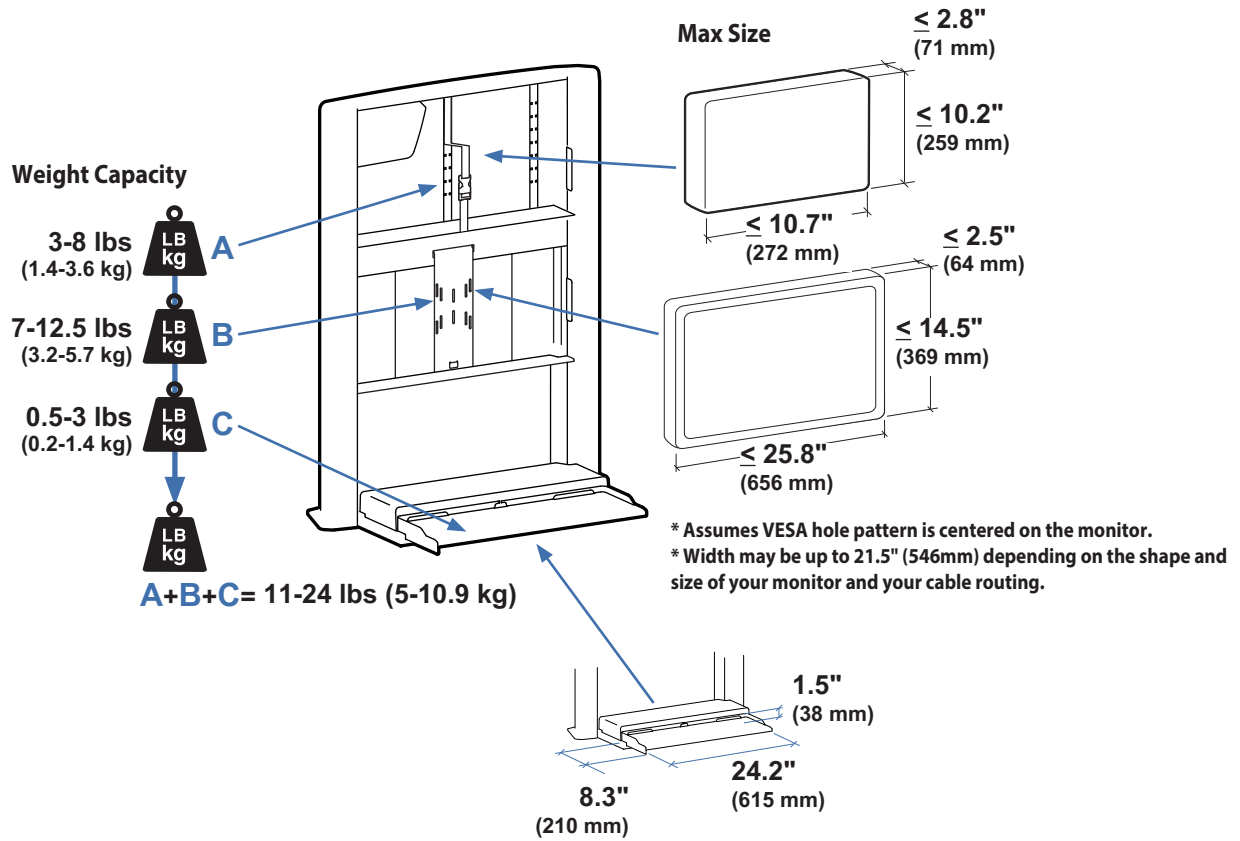

CareFit™ Enclosure

© 2019 Ergotron, Inc. rev. 08/08/2019 DIM-CFEnclosure Content is subject to change without notification

Americas Sales and Corporate Headquarter	EMEA Sales	APAC Sales	Worldwide OEM Sales
St. Paul, MN USA (800) 888-8458 +1-651-681-7600 www.ergotron.com sales@ergotron.com	Amersfoort, The Netherlands +31 33 45 45 600 www.ergotron.com info.eu@ergotron.com	Tokyo, Japan www.ergotron.com apaccustomerservice@ergotron.com	www.ergotron.com info.oem@ergotron.com