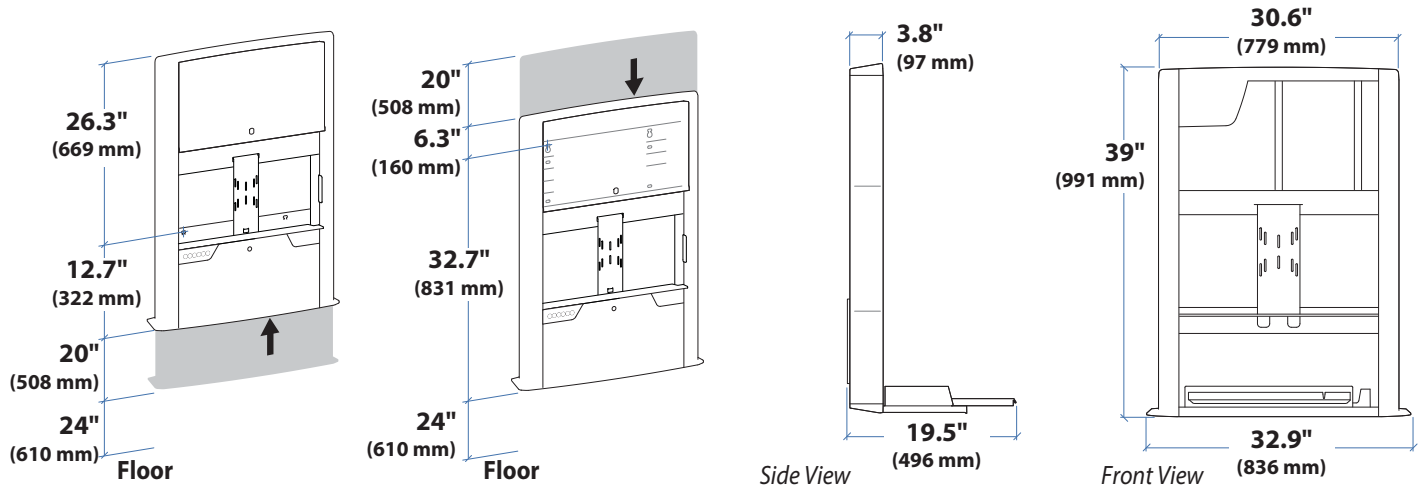

Dimensions

Range of Motion

© 2019 Ergotron, Inc. rev. 08/08/2019 DIM-CFEnclosure **Content is subject to change without notification**

Americas Sales and Corporate Headquarter

St. Paul, MN USA
(800) 888-8458
+1-651-681-7600
www.ergotron.com
sales@ergotron.com