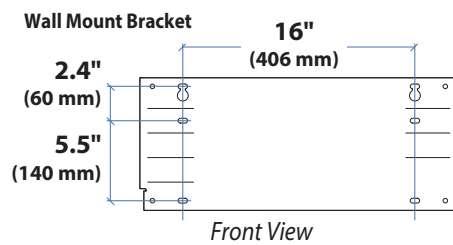

Dimensions

Range of Motion

© 2019 Ergotron, Inc. rev. 08/08/2019 DIM-CFEnclosure **Content is subject to change without notification**

Americas Sales and Corporate Headquarter

St. Paul, MN USA
(800) 888-8458
+1-651-681-7600
www.ergotron.com
sales@ergotron.com