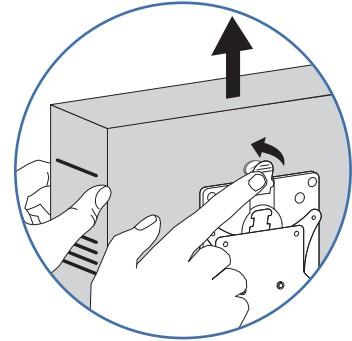

### MMC VESA-CPU Mount Kit

VESA-CPU Mount Kit  
 (Compatible with all Neo-Flex Mobile Media Center Carts.)

#### Weight Capacity

**A+B+C = LD: 22 - 47 lbs**  
 (10 - 21.3 kg)  
**VHD: 47 - 87 lbs**  
 (21.3 - 39.5 kg)  
**UHD: 87 - 117 lbs**  
 (39.5 - 53.1 kg)

Quick Release bracket for easy CPU attachment and removal.  
 (Can be disabled for theft deterrence.)