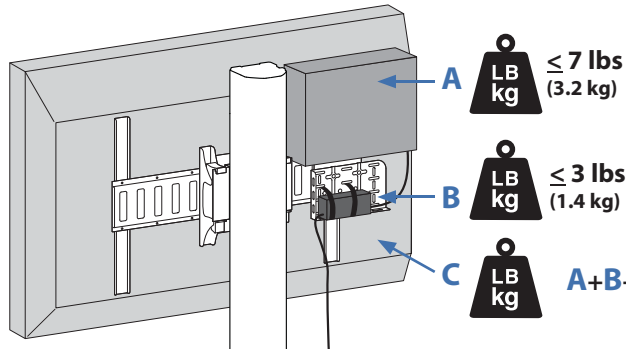

### MMC VESA-CPU Mount Kit

VESA-CPU Mount Kit  
 (Compatible with all Neo-Flex Mobile Media Center Carts.)

#### Weight Capacity

**A+B+C = LD: 22 - 47 lbs**  
 (10 - 21.3 kg)  
**VHD: 47 - 87 lbs**  
 (21.3 - 39.5 kg)  
**UHD: 87 - 117 lbs**  
 (39.5 - 53.1 kg)

Quick Release bracket for easy CPU attachment and removal.  
 (Can be disabled for theft deterrence.)

#### Dimensions