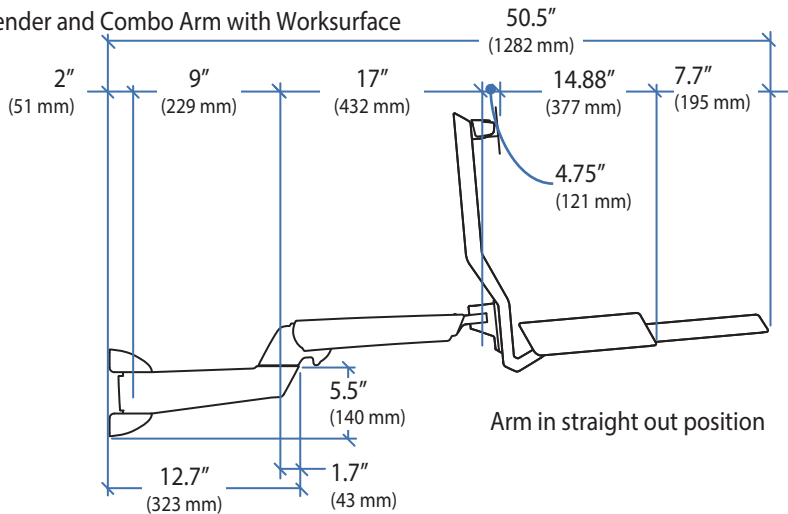

Sit Stand Combo Arm 9" Extender

Extender and Combo Arm

Extender and Combo Arm folded up to wall.

Extender and Combo Arm with Worksurface folded up to wall.

Extender and Combo Arm with Worksurface

Extender

Wall Mount Bracket