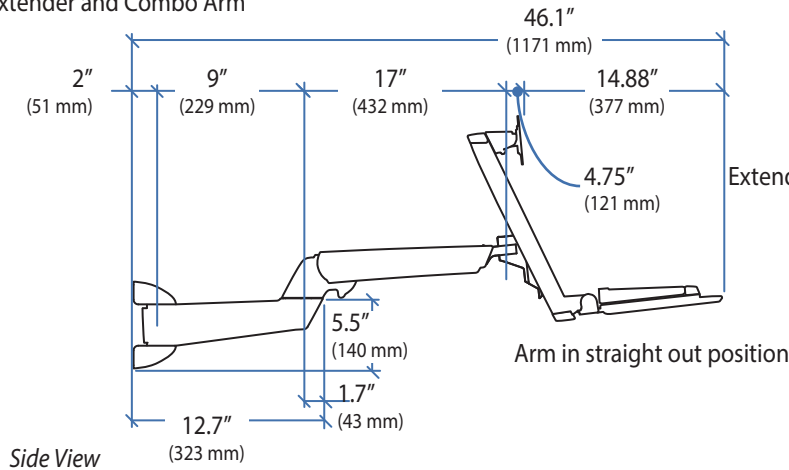

Sit Stand Combo Arm 9" Extender

Extender and Combo Arm

Extender and Combo Arm folded up to wall.

Extender and Combo Arm with Worksurface folded up to wall.

Extender and Combo Arm with Worksurface

Extender

Wall Mount Bracket