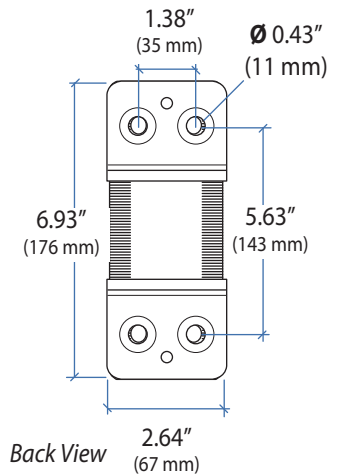

Sit Stand Combo Arm 9" Extender

Extender and Combo Arm

Extender and Combo Arm folded up to wall.

Extender and Combo Arm with Worksurface folded up to wall.

Extender and Combo Arm with Worksurface

Extender

Wall Mount Bracket