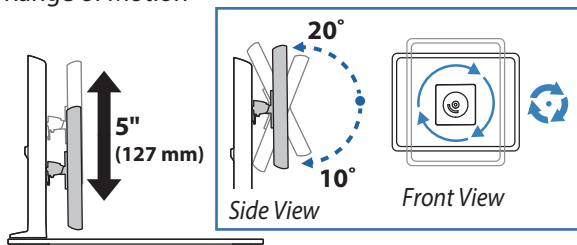

WorkFit Single HD Monitor Kit

Dimensions

205 Westwood Ave, Long Branch, NJ 07740
 Phone: 866-94 BOARDS (26273) / (732)-222-1511
 Fax: (732)-222-7088 | E-mail: sales@touchboards.com

Range of Motion

WorkFit-PD