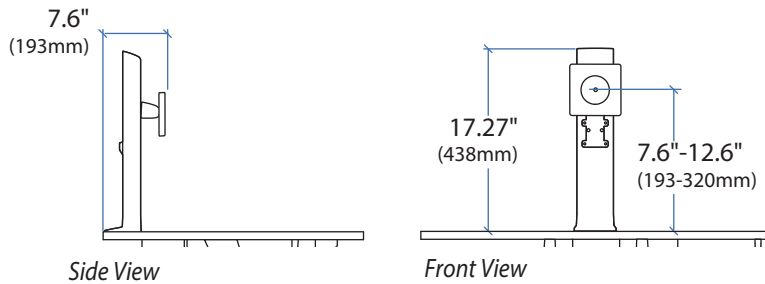

WorkFit Single HD Monitor Kit

Dimensions

205 Westwood Ave, Long Branch, NJ 07740
 Phone: 866-94 BOARDS (26273) / (732)-222-1511
 Fax: (732)-222-7088 | E-mail: sales@touchboards.com

Range of Motion

WorkFit-PD