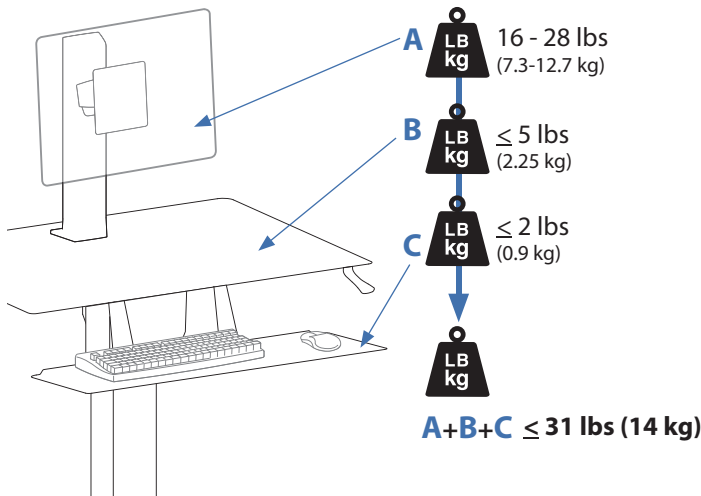

WorkFit Single HD Monitor Kit

Dimensions

205 Westwood Ave, Long Branch, NJ 07740
 Phone: 866-94 BOARDS (26273) / (732)-222-1511
 Fax: (732)-222-7088 | E-mail: sales@touchboards.com

Range of Motion

WorkFit-PD