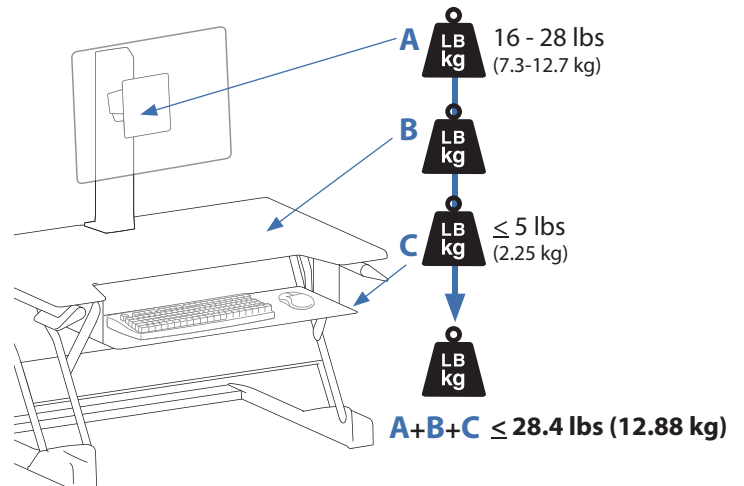

WorkFit Single HD Monitor Kit

Dimensions

205 Westwood Ave, Long Branch, NJ 07740
Phone: 866-94 BOARDS (26273) / (732)-222-1511
Fax: (732)-222-7088 | E-mail: sales@touchboards.com

Range of Motion

WorkFit-PD

WorkFit-T

© 2014 Ergotron, Inc. rev. 10/06/2014 DIM-WFRiserHD Content is subject to change without notification

Americas Sales and Corporate Headquarters

St. Paul, MN USA
(800) 888-8458
+1-651-681-7600
www.ergotron.com
sales@ergotron.com

EMEA Sales

Amersfoort, The Netherlands
+31 33 45 45 600
www.ergotron.com
info.eu@ergotron.com

APAC Sale

Tokyo, Japan
www.ergotron.com
apaccustomerservice@ergotron.com

Worldwide OEM Sales

www.ergotron.com
info.oem@ergotron.com