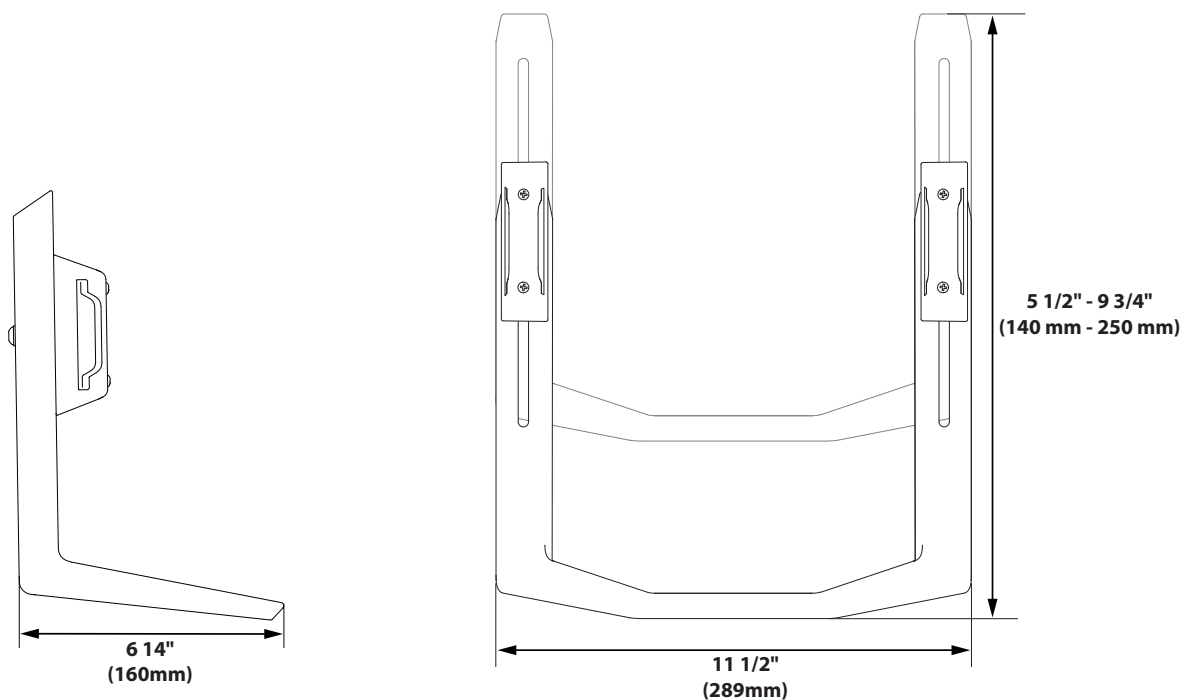

Handle for LX Dual Direct

© 2016 Ergotron, Inc. rev. 01/07/2019 DIM-LXDualBowHandle Content is subject to change without notification

Americas Sales and Corporate Headquarters

St. Paul, MN USA
(800) 888-8458
+1-651-681-7600
www.ergotron.com
sales@ergotron.com