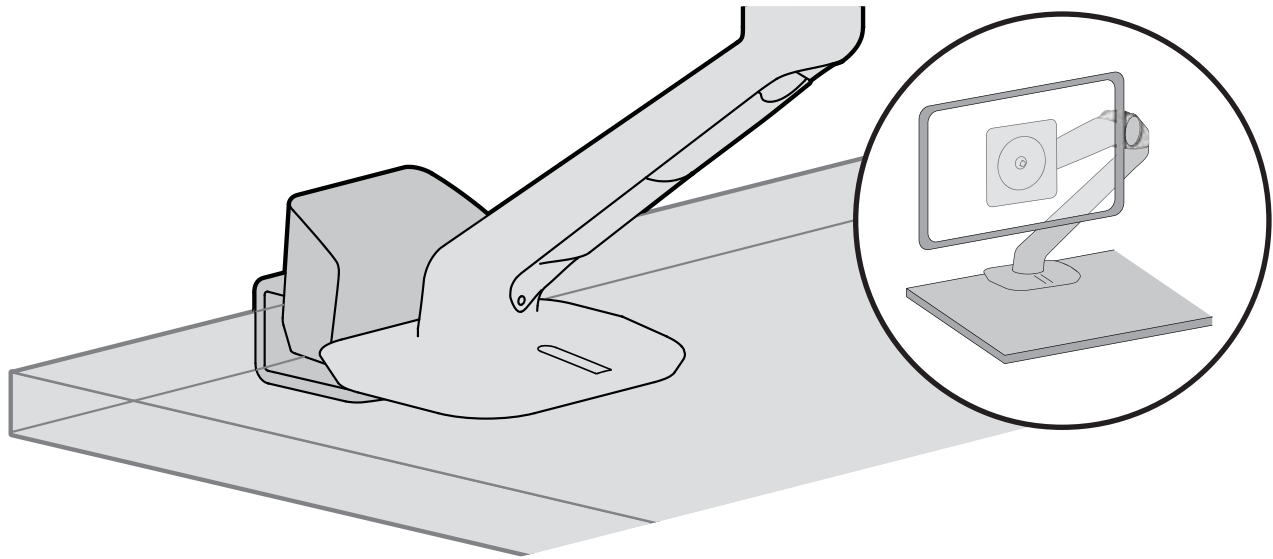

# C-Clamp (top mount)

for MX mini Desk Mount Arm

© 2017 Ergotron, Inc. rev. 3/28/2017 DIM-TopclampMXmini Content is subject to change without notification

**Americas Sales and Corporate Headquarters**

St. Paul, MN USA  
 (800) 888-8458  
 +1-651-681-7600  
 www.ergotron.com  
 sales@ergotron.com