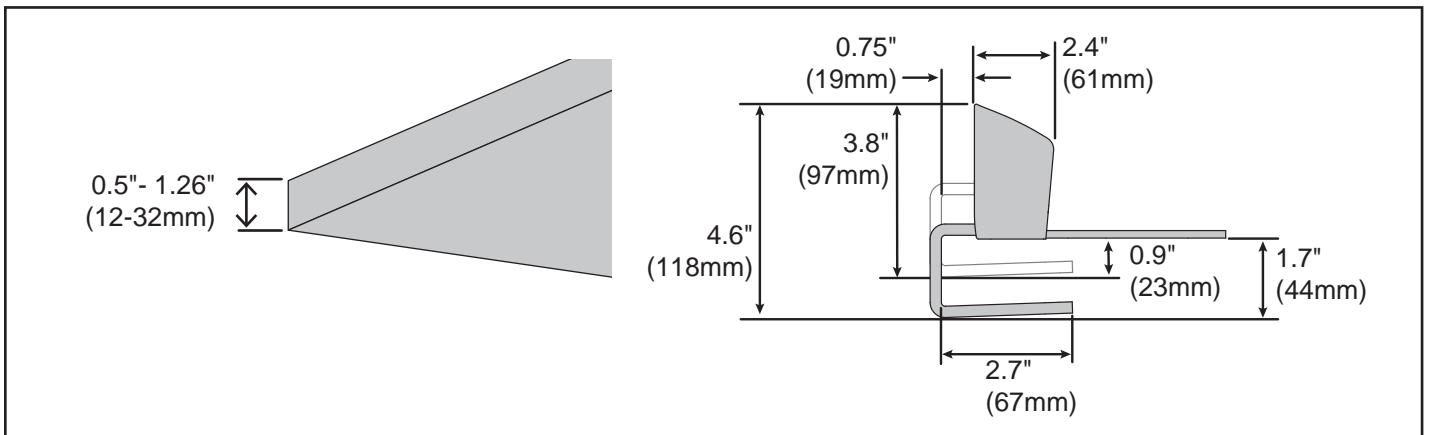

# C-Clamp (top mount)

for MX mini Desk Mount Arm

© 2017 Ergotron, Inc. rev. 3/28/2017 DIM-TopclampMXmini Content is subject to change without notification

**Americas Sales and Corporate Headquarters**

St. Paul, MN USA  
 (800) 888-8458  
 +1-651-681-7600  
 www.ergotron.com  
 sales@ergotron.com