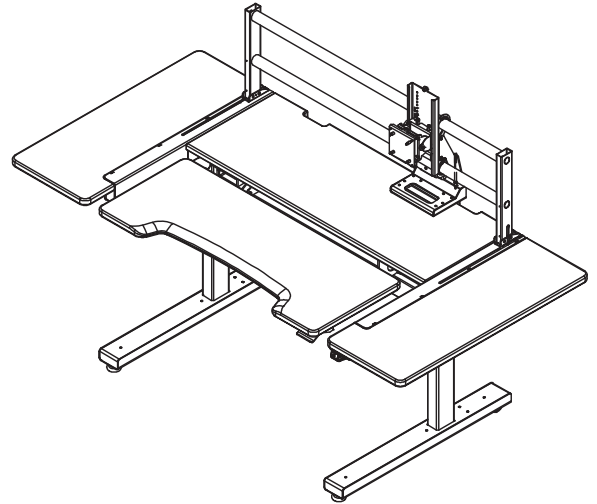

# Steve's Station™ Essential

© 2004 Ergotron, Inc. rev. 08/31/2018 DIM-rad272gv Content is subject to change without notification

**Americas Sales and Corporate Headquarters**

St. Paul, MN USA  
 (800) 888-8458  
 +1-651-681-7600  
 www.ergotron.com  
 sales@ergotron.com