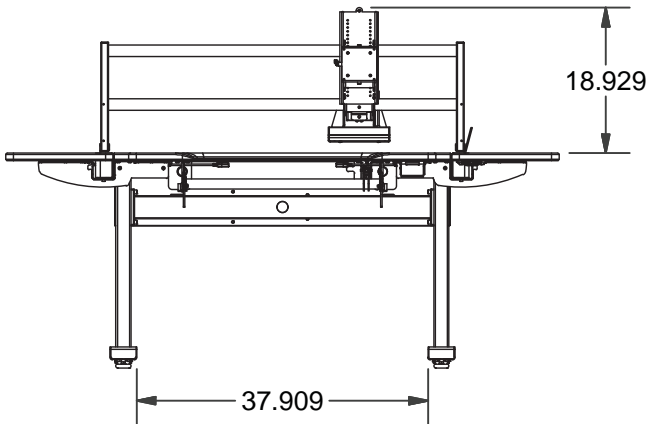

# Steve's Station™ Essential

© 2004 Ergotron, Inc. rev. 08/31/2018 DIM-rad272gv Content is subject to change without notification

**Americas Sales and Corporate Headquarters**

St. Paul, MN USA  
 (800) 888-8458  
 +1-651-681-7600  
 www.ergotron.com  
 sales@ergotron.com