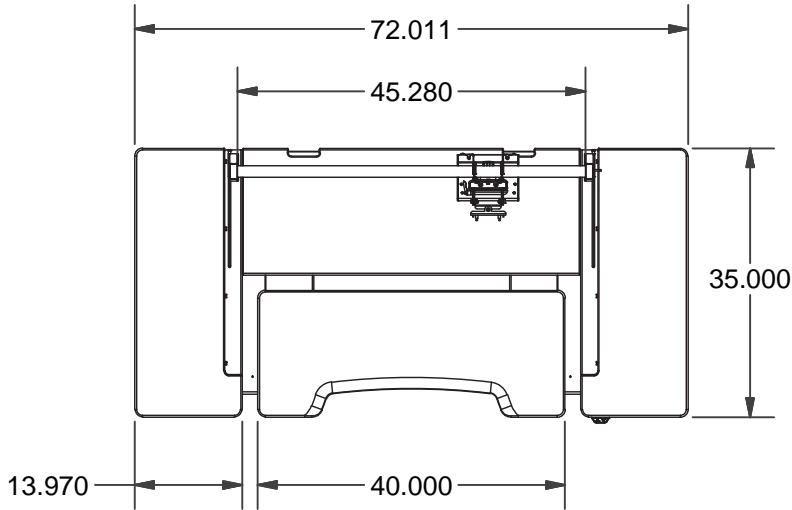

# Steve's Station™ Essential

© 2004 Ergotron, Inc. rev. 08/31/2018 DIM-rad272gv Content is subject to change without notification

**Americas Sales and Corporate Headquarters**

St. Paul, MN USA  
 (800) 888-8458  
 +1-651-681-7600  
 www.ergotron.com  
 sales@ergotron.com