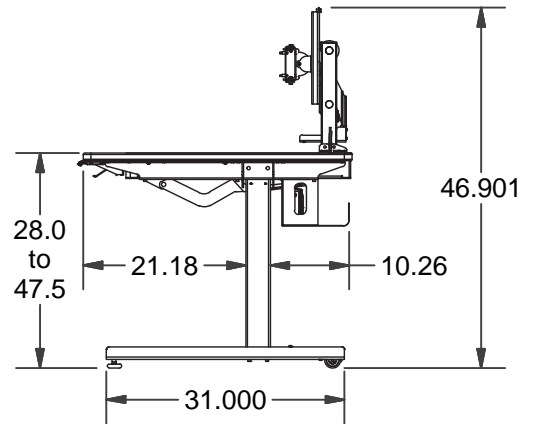

# Steve's Station™ Essential

© 2004 Ergotron, Inc. rev. 08/31/2018 DIM-rad272gv Content is subject to change without notification

**Americas Sales and Corporate Headquarters**

St. Paul, MN USA  
 (800) 888-8458  
 +1-651-681-7600  
 www.ergotron.com  
 sales@ergotron.com