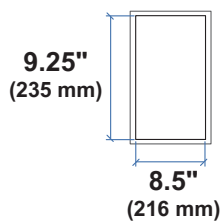

CareFit Pro Drawers

LB
kg Total weight capacity per drawer.
≤ 2 lbs (1 kg)

LB
kg Total weight capacity per drawer.
≤ 1 lbs (0.5 kg)

LB
kg Total weight capacity per drawer.
≤ 0.25 lbs (0.1 kg)