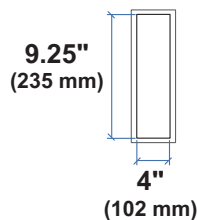

CareFit Pro Drawers

LB
kg Total weight capacity per drawer.
≤ 2 lbs (1 kg)

LB
kg Total weight capacity per drawer.
≤ 1 lbs (0.5 kg)

LB
kg Total weight capacity per drawer.
≤ 0.25 lbs (0.1 kg)