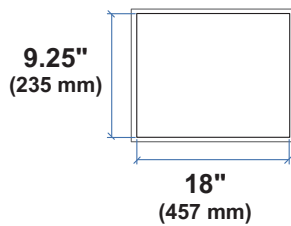

CareFit Pro Drawers

LB
kg Total weight capacity per drawer.
≤ 2 lbs (1 kg)

LB
kg Total weight capacity per drawer.
≤ 1 lbs (0.5 kg)

LB
kg Total weight capacity per drawer.
≤ 0.25 lbs (0.1 kg)