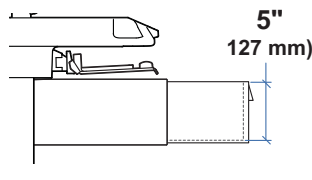

CareFit Pro Drawers

LB
kg Total weight capacity per drawer.
≤ 2 lbs (1 kg)

LB
kg Total weight capacity per drawer.
≤ 1 lbs (0.5 kg)

LB
kg Total weight capacity per drawer.
≤ 0.25 lbs (0.1 kg)