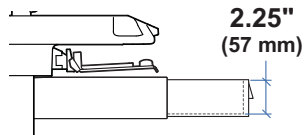

CareFit Pro Drawers

LB
kg Total weight capacity per drawer.
≤ 2 lbs (1 kg)

LB
kg Total weight capacity per drawer.
≤ 1 lbs (0.5 kg)

LB
kg Total weight capacity per drawer.
≤ 0.25 lbs (0.1 kg)