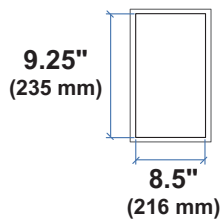

CareFit Pro Monitor Cart Powered

DRAWERS