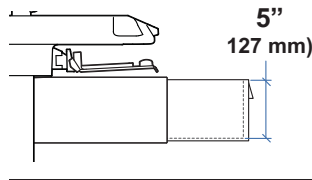

CareFit Pro Monitor Cart Powered

DRAWERS