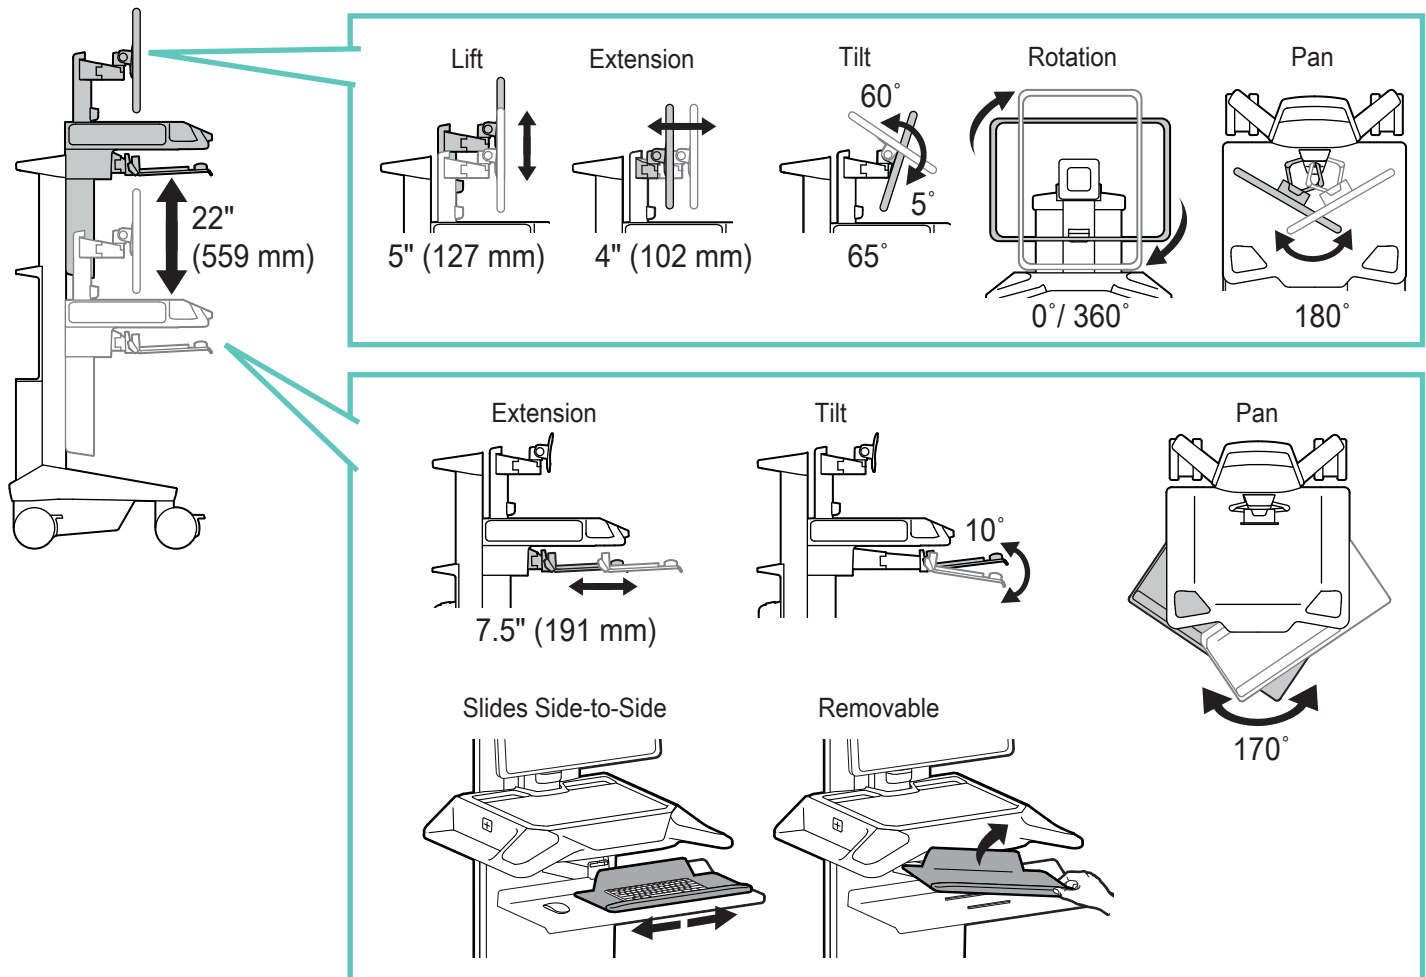

Worldwide OEM Sales

www.ergotron.com
info.oem@ergotron.com

CareFit Pro Monitor Cart Powered

DIMENSIONS

RANGE OF MOTION

© 2021 Ergotron, Inc. rev. 03/09/2021 DIM-CareFitProDwr Content is subject to change without notification