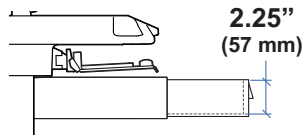

CareFit Pro Monitor Cart Powered

DRAWERS