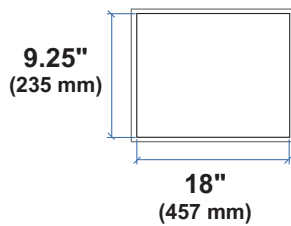

CareFit Pro Monitor Cart Powered

DRAWERS