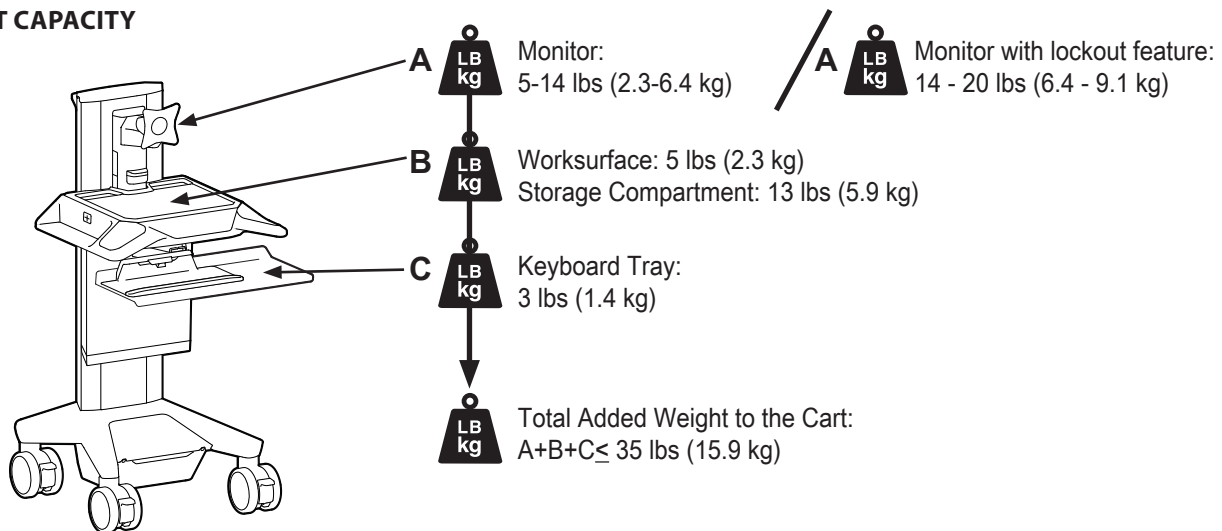

APAC Sales

Sydney, Australia
www.ergotron.com
apaccustomerservice@ergotron.com

Worldwide OEM Sales

www.ergotron.com
info.oem@ergotron.com

CareFit Pro Monitor Cart Powered

Location for customer supplied RFID badge scanning access.

WEIGHT CAPACITY

© 2021 Ergotron, Inc. rev. 03/09/2021 DIM-CareFitProDwr Content is subject to change without notification

Americas Sales and
Corporate Headquarter

EMEA Sales

APAC Sales

Worldwide OEM Sales

St. Paul, MN USA
(800) 888-8458
+1-651-681-7600
www.ergotron.com
insidesales@ergotron.com