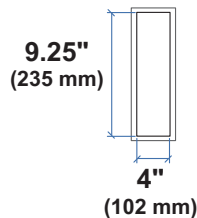

CareFit Pro Monitor Cart Powered

DRAWERS