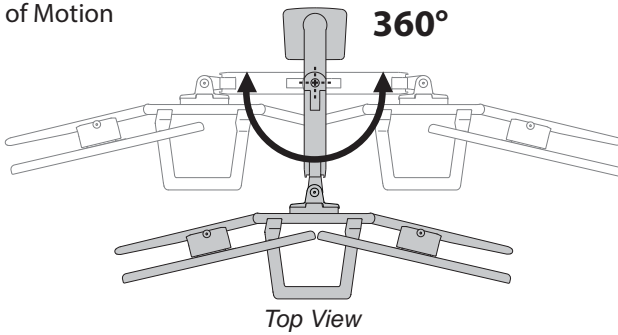

Dimensional Illustrations
Ergotron® HX Dual Monitor Arm

5 lbs. - 17.5 lbs.
(2.3 kg - 7.9 kg)
per monitor

Range of Motion

Portrait/Landscape Rotation

© 2016 Ergotron, Inc. rev. 12/17/2018 DIM-HXDualDesk Content is subject to change without notification