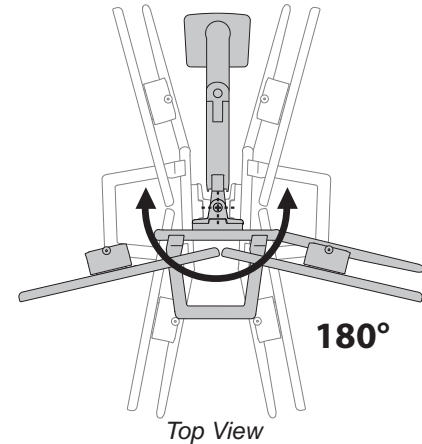

Dimensional Illustrations
Ergotron® HX Dual Monitor Arm

5 lbs. - 17.5 lbs.
(2.3 kg - 7.9 kg)
per monitor

Range of Motion

Portrait/Landscape Rotation

© 2016 Ergotron, Inc. rev. 12/17/2018 DIM-HXDualDesk Content is subject to change without notification