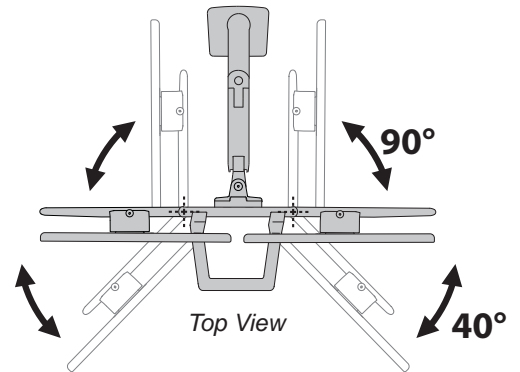

Dimensional Illustrations
Ergotron® HX Dual Monitor Arm

5 lbs. - 17.5 lbs.
(2.3 kg - 7.9 kg)
per monitor

Range of Motion

Portrait/Landscape Rotation

© 2016 Ergotron, Inc. rev. 12/17/2018 DIM-HXDualDesk Content is subject to change without notification