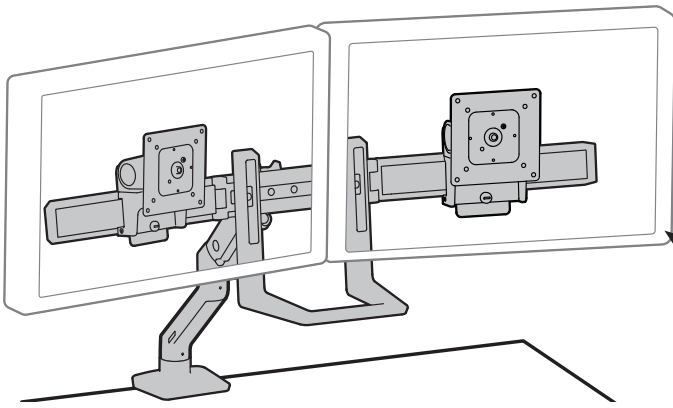

Dimensional Illustrations
Ergotron® HX Dual Monitor Arm

5 lbs. - 17.5 lbs.
(2.3 kg - 7.9 kg)
per monitor

Range of Motion

Portrait/Landscape Rotation

© 2016 Ergotron, Inc. rev. 12/17/2018 DIM-HXDualDesk Content is subject to change without notification