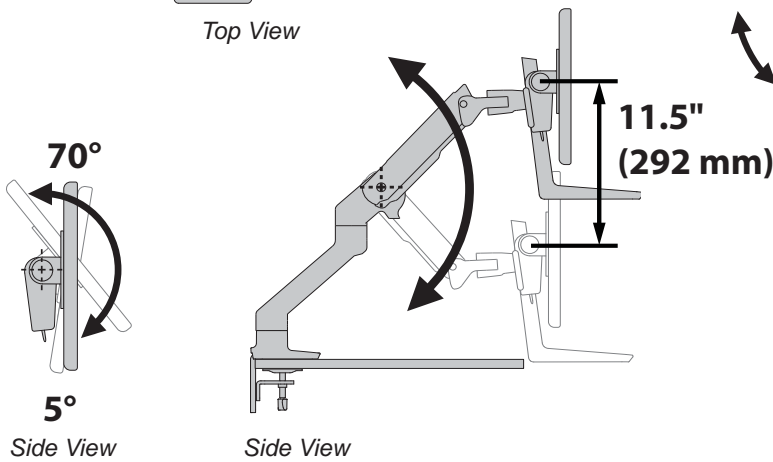

Dimensional Illustrations
Ergotron® HX Dual Monitor Arm

5 lbs. - 17.5 lbs.
(2.3 kg - 7.9 kg)
per monitor

Range of Motion

Portrait/Landscape Rotation

© 2016 Ergotron, Inc. rev. 12/17/2018 DIM-HXDualDesk Content is subject to change without notification