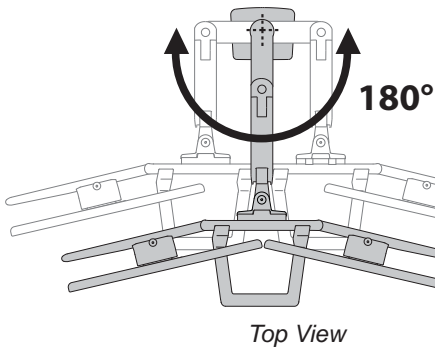

Dimensional Illustrations
Ergotron® HX Dual Monitor Arm

5 lbs. - 17.5 lbs.
(2.3 kg - 7.9 kg)
per monitor

Range of Motion

Portrait/Landscape Rotation

© 2016 Ergotron, Inc. rev. 12/17/2018 DIM-HXDualDesk Content is subject to change without notification