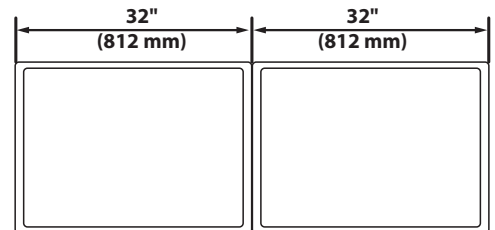

Dimensional Illustrations
Ergotron® HX Dual Monitor Arm

5 lbs. - 17.5 lbs.
(2.3 kg - 7.9 kg)
per monitor

Range of Motion

Portrait/Landscape Rotation

© 2016 Ergotron, Inc. rev. 12/17/2018 DIM-HXDualDesk Content is subject to change without notification

APAC Sales

Tokyo, Japan
www.ergotron.com
japansupport@ergotron.com

Worldwide OEM Sales

www.ergotron.com
info.oem@ergotron.com

ergotron®

Dimensional Illustrations Ergotron® HX Dual Monitor Arm

Dimensions

Max Monitor Size