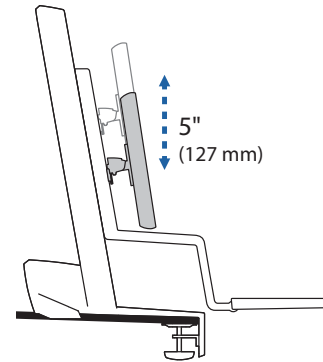

## Range of Motion

Portrait/Landscape rotation stop screw can be installed for 0° rotation.