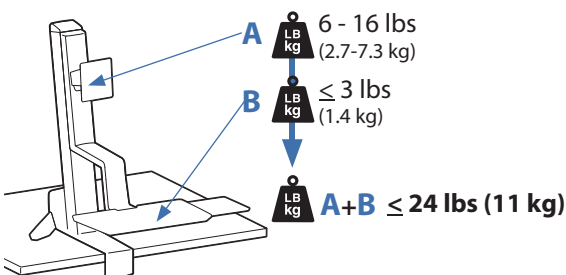

Weight Capacity

© 2014 Ergotron, Inc. rev. 12/12/2018 DIM-WFSLD Content is subject to change without notification

Americas Sales and Corporate Headquarters

St. Paul, MN USA
(800) 888-8458
+1-651-681-7600
www.ergotron.com
sales@ergotron.com

EMEA Sales

Amersfoort, The Netherlands
+31 33 45 45 600
www.ergotron.com
info.eu@ergotron.com

APAC Sale

Tokyo, Japan
www.ergotron.com
apaccustomerservice@ergotron.com

Worldwide OEM Sales

www.ergotron.com
info.oem@ergotron.com