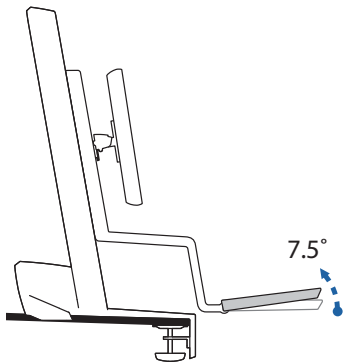

## Range of Motion

Portrait/Landscape rotation stop screw can be installed for 0° rotation.