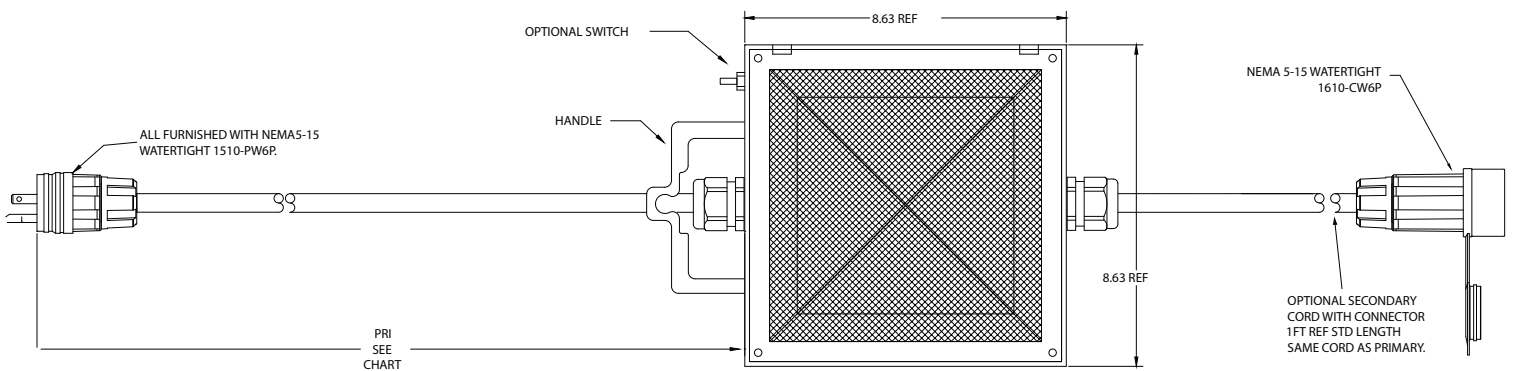

Standard Product Features:

- cULus listed
- Outdoor and wet location rated
- Integral, powerful mounting magnet
- Efficient LED lighting technology
- 50,000-hour lamp life
- 5000K color temperature
- 6450 lumens
- Durable and rugged construction
- Light-weight die cast aluminum housing
- Built-in handle
- Impact and high temperature resistant lens
- Easily daisy chained to cover large areas
- NEMA 5-15 watertight plug and connector option
- Multiple plug and connector options available
- Made in the USA

Product Options:

- On/off switch
- 1-foot secondary cord with connector

Applications:

- Construction
- Emergency Lighting
- Ship Building / Repair
- Petrochem
- Food / Beverage
- Tent Lighting
- Aerospace
- Utility Maintenance
- Defense / Safety
- Power Generation

Product Specifications:

Product Number	Product Description
1000LED-6	Lamp with 6 foot molded cord
1000LED-6S	Lamp with 6 foot molded cord with switch
1000LED-6F	Lamp with 6 foot cord & 1 foot feed-thru PW6P/CW6P
1000LED-6FS	Lamp with 6 foot cord & 1 foot feed-thru PW6P/CW6P with switch
1000LED-25F	Lamp with 25 foot cord & 1 foot feed-thru PW6P/CW6P

Electrical ratings	100-240 VAC
Amperage draw	0.4 A
Primary cord length	See ordering information
Ballast location	Main body
Wet location rating	Yes, requires watertight plug and connector
Cable guage/type	14/3 SJTOW
Bulb type	LED panel
Lumens	6450 Lumens
CRI (Color Rendation Index)	70
Color temperature (Kelvins)	5000K
Average rated bulb life (Hours)	50,000
Low temp start	-30° C
Fixture weight (Excluding the cable)	8.6 pounds