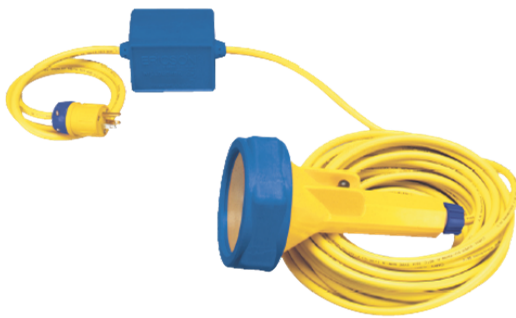

1918LED-12S

HANDLAMP, LOW VOLTAGE FLOOD 12V 9W LED W/ SWITCH
W/ 50FT OF 16/3 SOW CABLE W/ INLINE XFMR & NEMA 5-15
PLUG

Key features

- Lightweight, Impact-Resistant Nylon Housing.
- Impact-Resistant, High-Temperature Lens.
- Large rubberized cushion.
- Ergonomic Handle
- Outdoor/Wet Location rated.
- Heavy duty SOOW cord.
- Designed for confined space applications.
- Rugged low voltage LED Technology
- 50,000 Hour Lamp Life
- Cool, Glare Free Lighting
- Rubberized, sealed in-line transformer assembly, converts 120V to 12VAC.

Color	Yellow
-------	--------

UPC Code	782862902011
----------	--------------

Country of Origin	USA
-------------------	-----

Specifications

Category	Industrial Grade
----------	------------------

Sub Category	Hand Lamp - Low Voltage
--------------	-------------------------

Brand	Ericson
-------	---------

Sub Brand / Trademark	1918
-----------------------	------

Technical Info

Bulb Type	LED 12V
Lumens	720
Cable Length	50
Cable	16/3
Cable Type	SOW
Max Amps	.76
Max Volts	12
Max Watts	9
Primary Cable End	NEMA 5-15 (1510-P) Plug
NEMA Environment	Outdoor Use, Wet Location
Construction	Molded handle and polycarbonate lense

Shipping & Logistics Info

Pack/Unit Qty	1
HTS code	8539490080
ECCN	EAR99
Gross Weight (lbs)	10.30000
Length (in)	15
Warranty	1 Year

Other Options

PART#: 1941-12CF

PART#:
1950LED-12CF

Ericson Manufacturing Company
4323 Hamann Parkway
Willoughby, OH 44094, USA