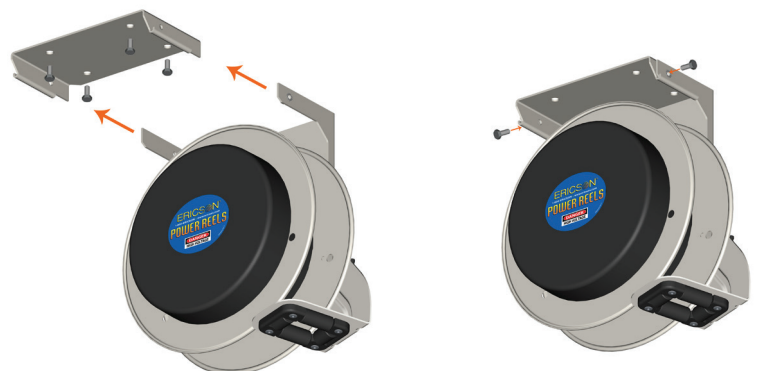

Flexible Mounting Base