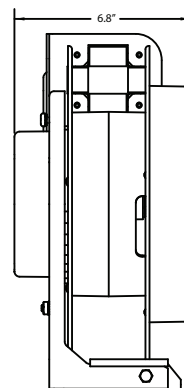

Part Number Configurations

Part Number	Wire Gauge (AWG)	Wire Length	Mobile End Accessory	Amperage	GFCI
F3163-50-F10	16	50 ft.	BLUNT	10	No
F3123-50-F15	12	50 ft.	BLUNT	15	No
F3123-50-F20	12	50 ft.	BLUNT	20¹	No
F3163-35-515	16	35 ft.	NEMA 5-15 Connector	10	No
F3163-50-515	16	50 ft.	NEMA 5-15 Connector	10	No
F3123-50-515	12	50 ft.	NEMA 5-15 Connector	15	No
F3123-50-520	12	50 ft.	NEMA 5-20 Connector	20¹	No
F3123-50-L520	12	50 ft.	NEMA L5-20 Connector	20¹	No
F3163-50-TT10	16	50 ft.	NEMA 5-15 Molded Tri-tap	10	No
F3123-50-TT15G	12	50 ft.	NEMA 5-15 Molded Tri-tap	15	Yes
F3163-50-B10	16	50 ft.	NEMA 5-15 Quad Receptacle Box	10	No
F3123-50-B15	12	50 ft.	NEMA 5-15 Quad Receptacle Box	15	No
F3123-50-B15G	12	50 ft.	NEMA 5-15 Quad Receptacle Box	15	Yes
F3123-35-B20	12	35 ft.	NEMA 5-20 Quad Receptacle Box	20¹	No
F3123-35-B20G	12	35 ft.	NEMA 5-20 Quad Receptacle Box	20¹	Yes
F3123-50-B20	12	50 ft.	NEMA 5-20 Quad Receptacle Box	20¹	No
F3123-50-B20G	12	50 ft.	NEMA 5-20 Quad Receptacle Box	20¹	Yes

¹ - Molded NEMA 5-20 on primary cord

Ericson Manufacturing Company
4323 Hamann Parkway
Willoughby, OH 44094, U.S.A

1.800.374.2766
info@ericson.com
www.ericson.com

L1000780B