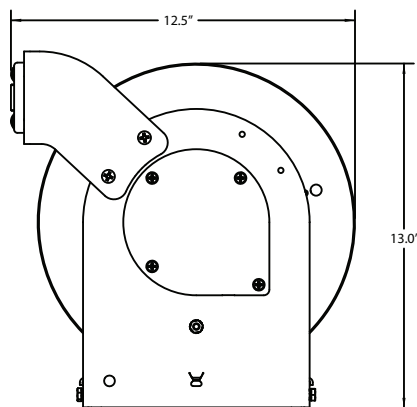

Part Number Configurations

Part Number	Wire Gauge (AWG)	Wire Length	Mobile End Accessory	Amperage	GFCI
F3163-50-F10	16	50 ft.	BLUNT	10	No
F3123-50-F15	12	50 ft.	BLUNT	15	No
F3123-50-F20	12	50 ft.	BLUNT	20¹	No
F3163-35-515	16	35 ft.	NEMA 5-15 Connector	10	No
F3163-50-515	16	50 ft.	NEMA 5-15 Connector	10	No
F3123-50-515	12	50 ft.	NEMA 5-15 Connector	15	No
F3123-50-520	12	50 ft.	NEMA 5-20 Connector	20¹	No
F3123-50-L520	12	50 ft.	NEMA L5-20 Connector	20¹	No
F3163-50-TT10	16	50 ft.	NEMA 5-15 Molded Tri-tap	10	No
F3123-50-TT15G	12	50 ft.	NEMA 5-15 Molded Tri-tap	15	Yes
F3163-50-B10	16	50 ft.	NEMA 5-15 Quad Receptacle Box	10	No
F3123-50-B15	12	50 ft.	NEMA 5-15 Quad Receptacle Box	15	No
F3123-50-B15G	12	50 ft.	NEMA 5-15 Quad Receptacle Box	15	Yes
F3123-35-B20	12	35 ft.	NEMA 5-20 Quad Receptacle Box	20¹	No
F3123-35-B20G	12	35 ft.	NEMA 5-20 Quad Receptacle Box	20¹	Yes
F3123-50-B20	12	50 ft.	NEMA 5-20 Quad Receptacle Box	20¹	No
F3123-50-B20G	12	50 ft.	NEMA 5-20 Quad Receptacle Box	20¹	Yes

¹ - Molded NEMA 5-20 on primary cord

Ericson Manufacturing Company
4323 Hamann Parkway
Willoughby, OH 44094, U.S.A

1.800.374.2766
info@ericson.com
www.ericson.com

L1000780B