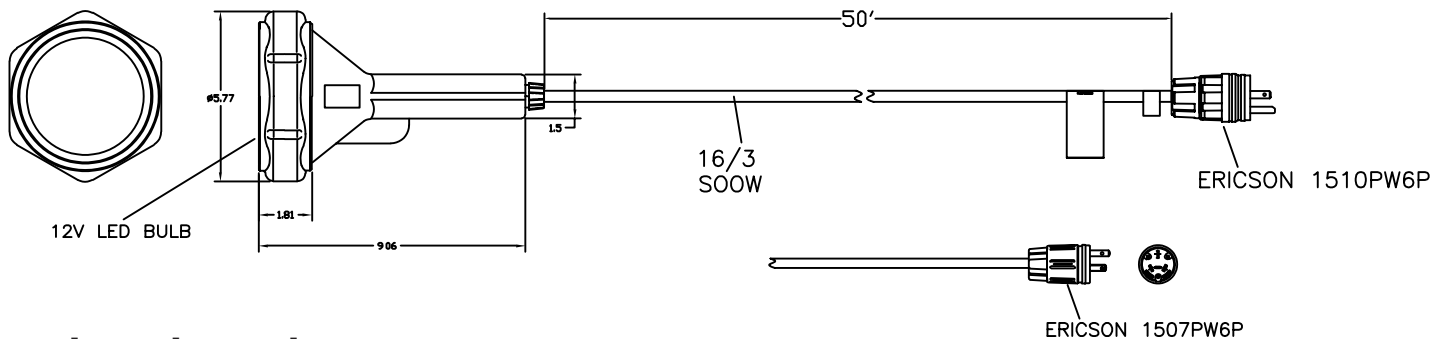

Related Products: