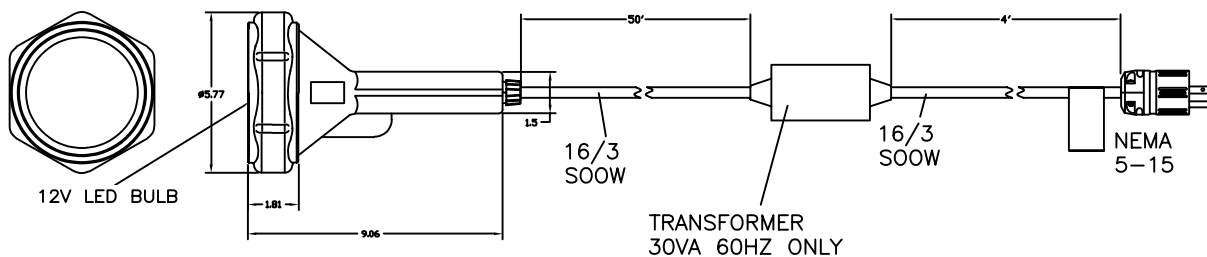

1917

1918

1950

Related Products:

Ericson Manufacturing Company
4323 Hamann Parkway
Willoughby, OH 44094, USA

1-800-374-2766
info@ericson.com
L1000528E

ericson.com