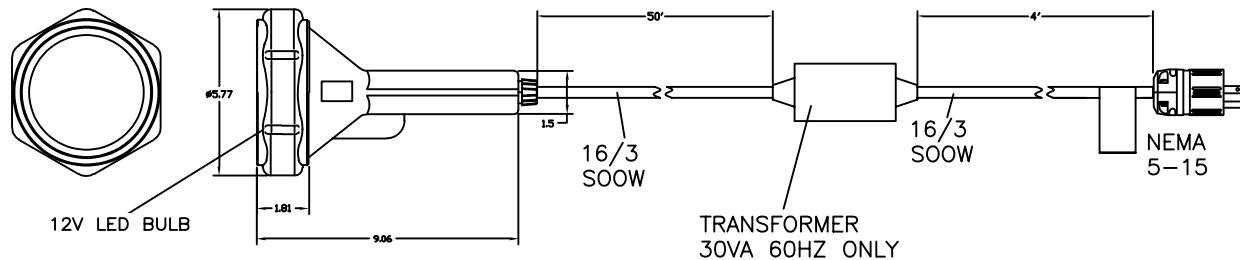

1917

1918

1950

Related Products:

Ericson Manufacturing Company
4323 Hamann Parkway
Willoughby, OH 44094, USA

1-800-374-2766
info@ericson.com
L1000528E

ericson.com