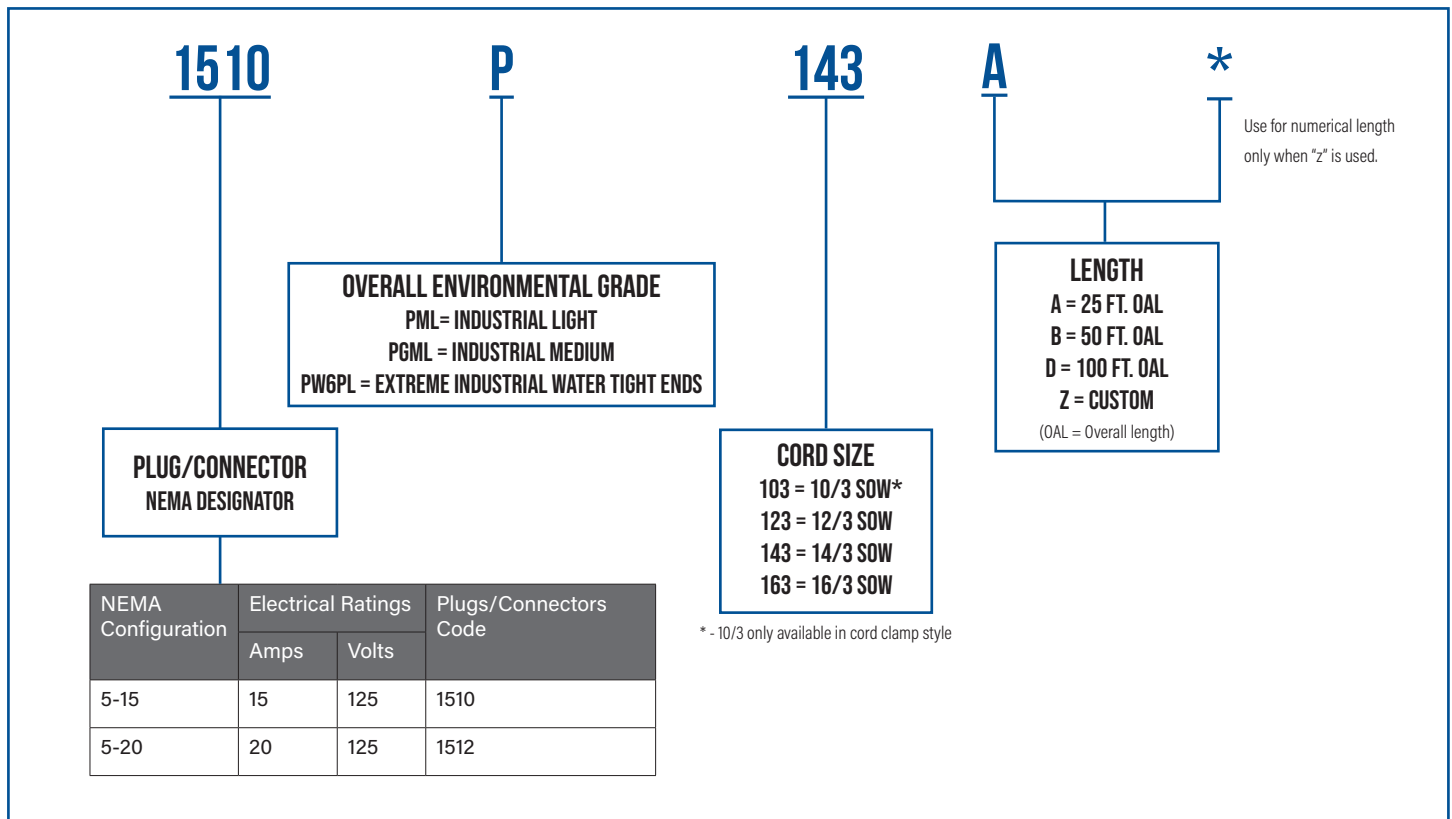

Cord Set Selection Guide:

Ericson Manufacturing Company
4323 Hamann Parkway
Willoughby, OH 44094, USA

1.800.374.2766
info@ericson.com
www.ericson.com
L1000670E