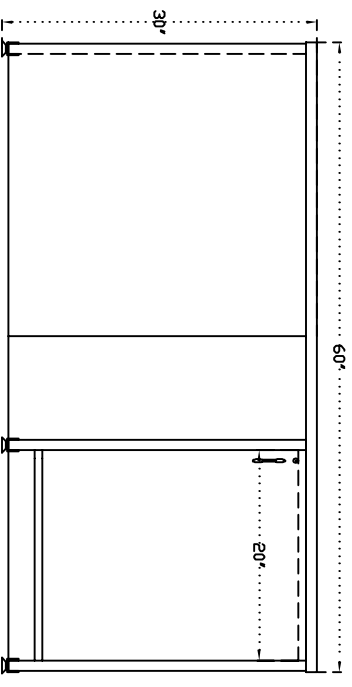

Top View

Front View

Side View

**Options:**

|   |           |         |
|---|-----------|---------|
|  | Date:     | 01/2012 |
|   | Customer: |         |
|   | Model #   | DS-600L |
|   | Color:    |         |