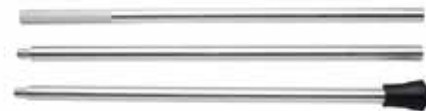

SPECIALTY TOOLS

ELECTRIC SOLDERING IRON WITH HOT KNIFE AND TIP

THIS 30W SOLDERING IRON TOOL INCLUDES 1 TIP AND 1 BLADE FOR CUTTING OR SOLDERING.

ITEM
90004

PACK
CARDED

SHELF PACK
12

WOOD BURNING SET

THIS 30W SOLDERING IRON TOOL INCLUDES 5 TIPS FOR DECORATING WOOD, LEATHER, AND CORK.

ITEM
50005

PACK
CARDED

SHELF PACK
12

MULTI PRONG PICK-UP TOOL

UTILIZES 5 WIRE PRONGS FOR SECURE GRIPPING OF SMALL PARTS.

ITEM
70004

PACK
CARDED

SHELF PACK
12

ALUMINUM MAHL STICK

USED TO AVOID LEANING ON ARTWORK. GREAT FOR THOSE WORKING ON CANVAS PAINTINGS OR SIGNAGE. INCLUDES THREE PIECES, WHICH SCREW TOGETHER. 30IN X 0.325IN WITH A TEXTURED GRIP.

ITEM
70044

PACK
BAGGED

SHELF PACK
12

DELUXE MAGNA-VISOR

EACH VISOR HAS A PERMANENT FIXED LENS, ALONG WITH A UNIQUE FOLD-DOWN LENS AND PIVOTING OUTSIDE LOOP. BY MODIFYING THE DIFFERENT COMBINATIONS YOU CAN ACTIVATE MAGNIFICATIONS OF 1.8X, 2.3X, 3.7X & 4.8X.