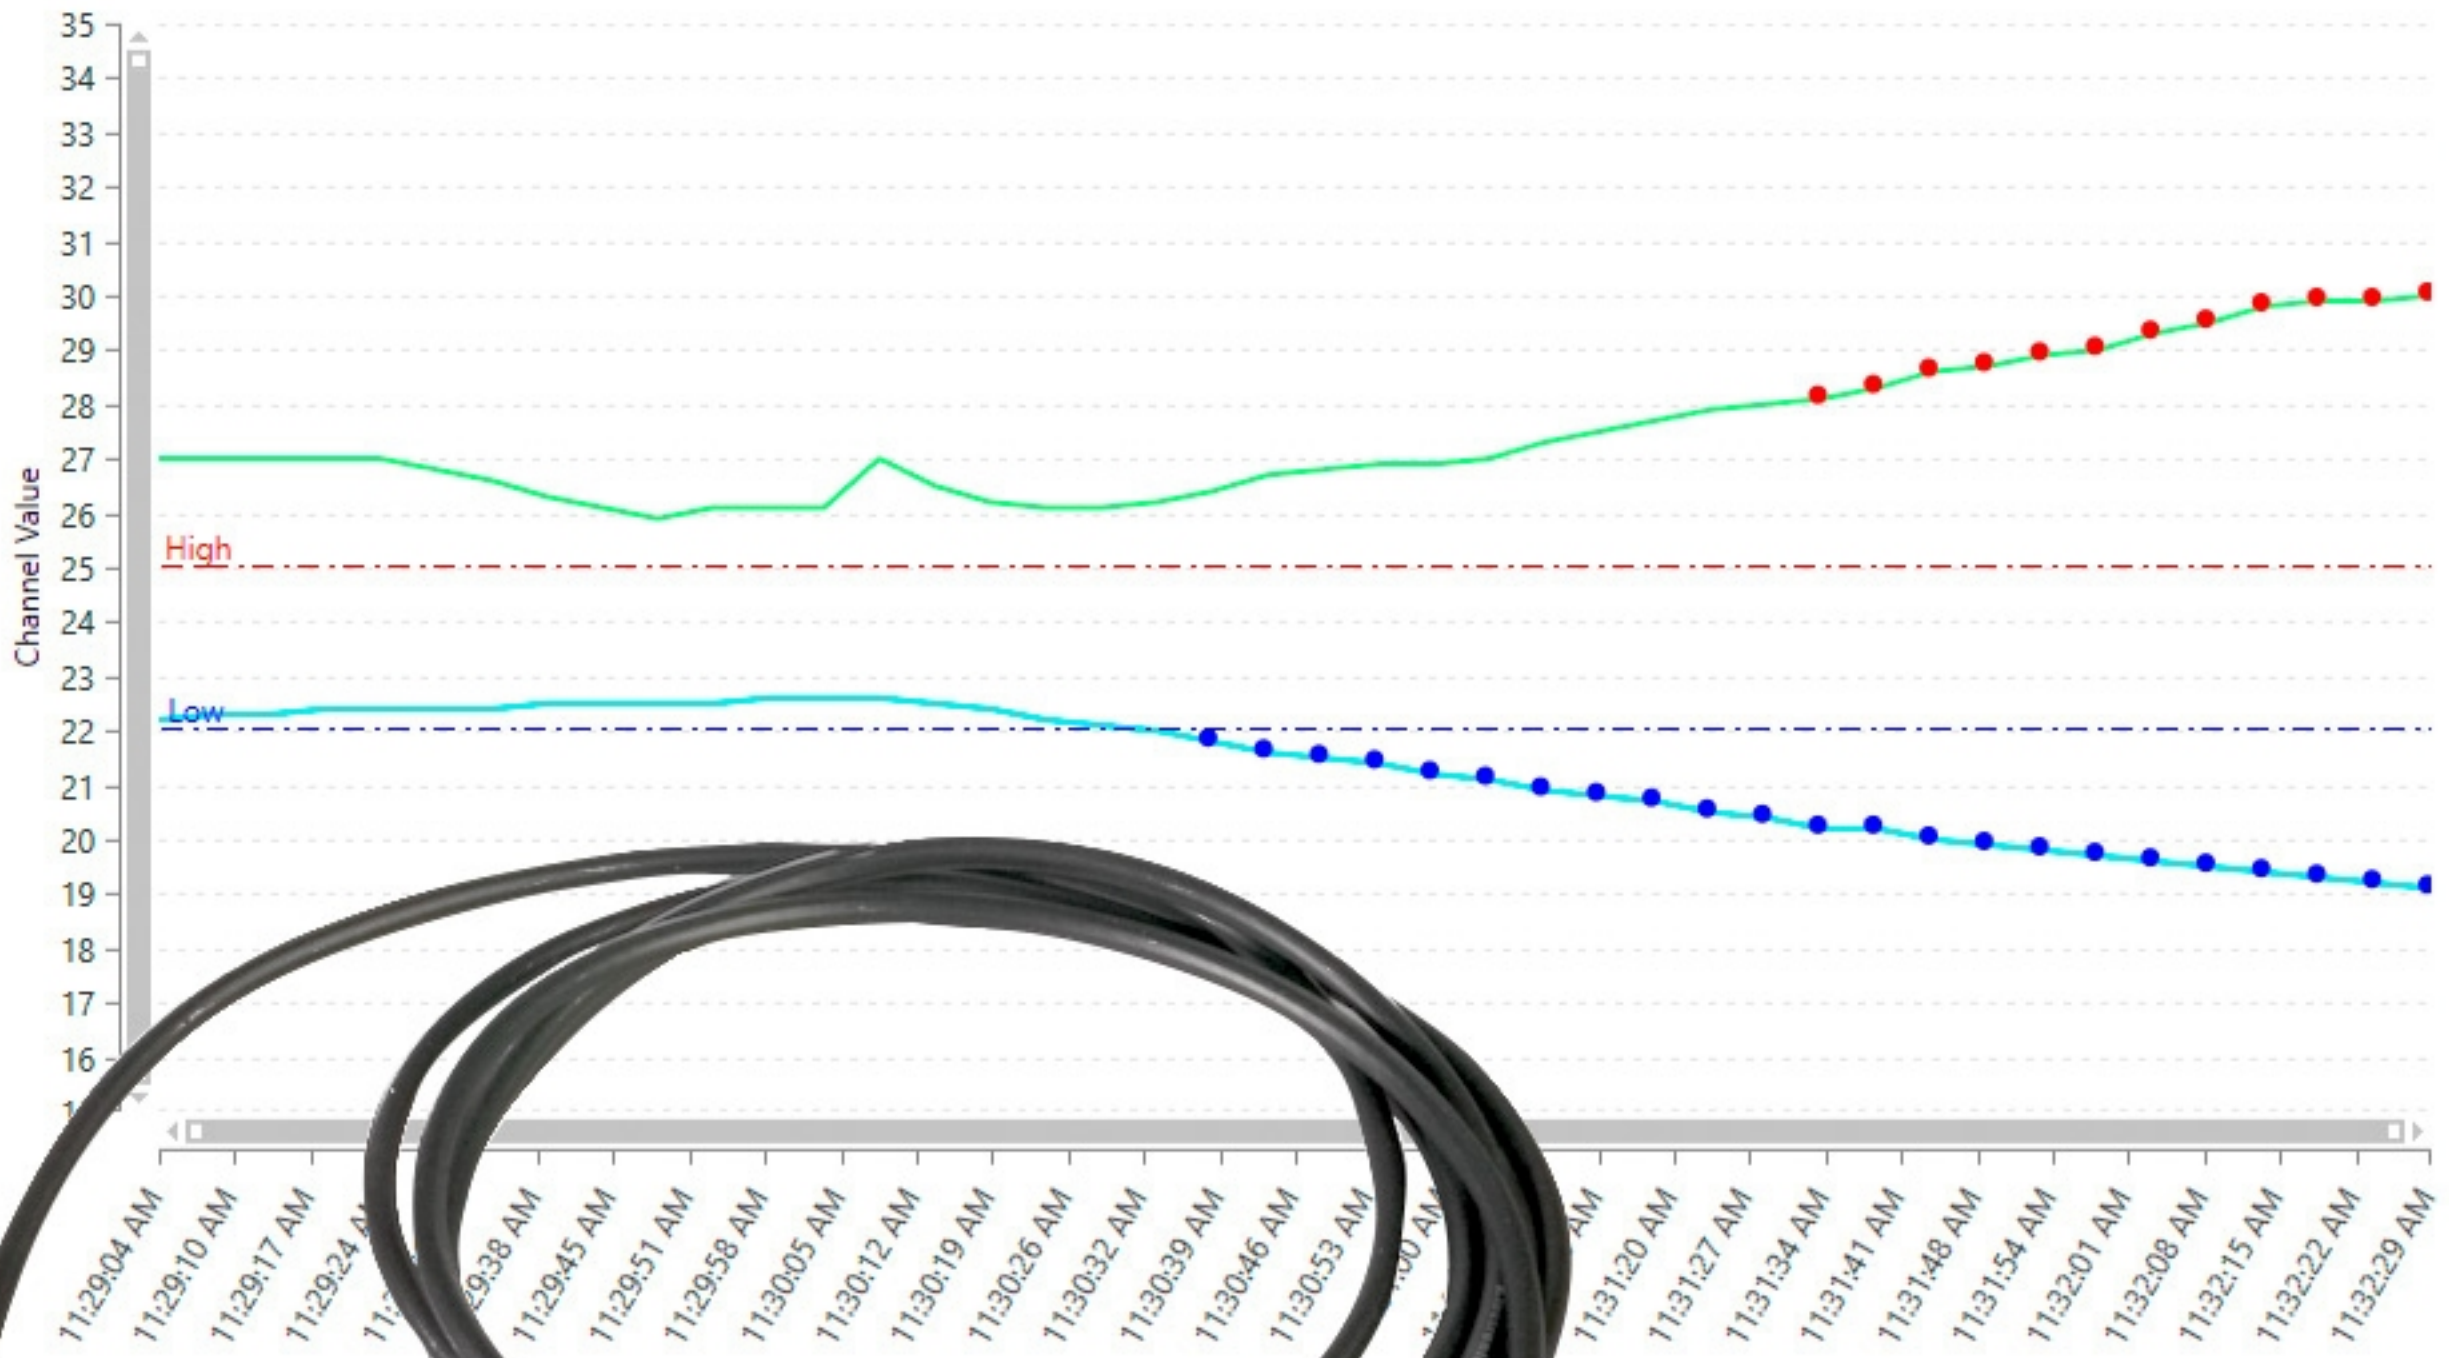

File Help

USB COM 2           Sample Rate  Seconds

Data List Chart

Channel	Value	Unit	Alarm
Ch-1	30.00	%RH	
Ch-2	19.10	°C	

Y-Axis High  Low  Resolution  Set

Select All

Ch-1

Ch-2

Data Streaming Started...

Data Streaming Stopped