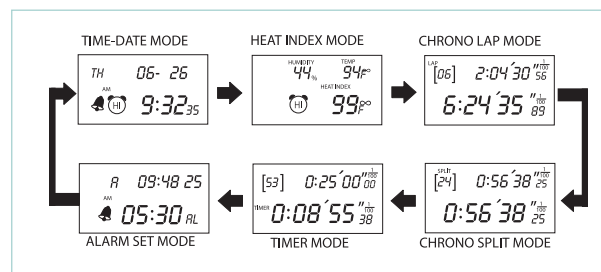

## Multi-functional Timing Device

Features user selectable Heat Index Alarm and measures Temperature and Humidity

### Features:

- Programmable heat index alarm
- Displays temperature, humidity, and heat index
- Calendar mode displays day, date and time
- Stopwatch/chronograph mode with 1/100 second resolution
- Fastest/Slowest/Average Lap recall
- 99 lap counter with 30 lap/split memory
- 10 hour countdown timer with audible beeper warning for the last 5 seconds
- 12 or 24 hour clock operation
- Complete with 39" (1m) lanyard and one 3V CR2032 battery

Patented

Temperature/Humidity Mode

Time-Timer Mode

Stopwatch Mode

Ideal for use in sporting events. HW30 HeatWatch is recommended by the National Health & Wellness Club

Stopwatch with 6 modes: Time/Date, Heat Index, Chrono Lap, Alarm, Timer, and Chrono Split Mode

Specifications	
Timing capacity	9hrs, 59mins, and 59secs
Accuracy	±5 seconds/day
Lap Memory	30 laps
Heat Index	70 to 122°F (22 to 50°C)
Temperature	14 to 122°F (-10 to 50°C)
Humidity	1 to 99%
Dimensions/ Wt	3.1 x 2.6 x 0.8" (79 x 66 x 21mm)/ 3oz (85g)